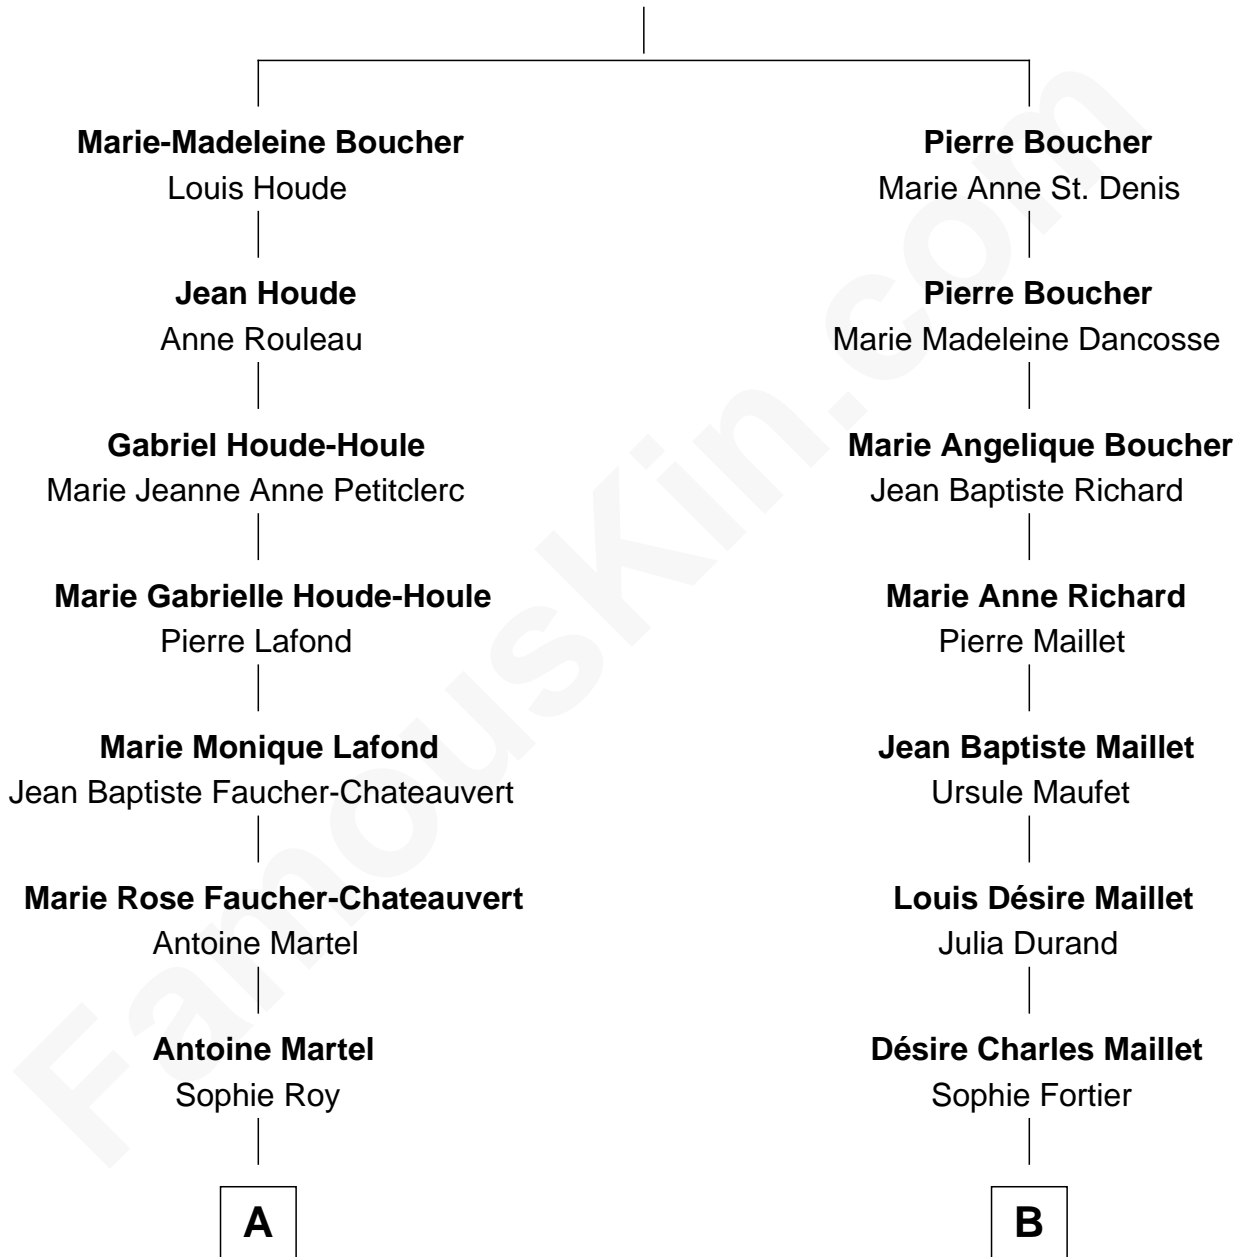

FamousKin.com Relationship Chart of

John Dye

TV and Movie Actor - "Touched by an Angel"

11th cousin of

Angelina Jolie

Movie Actress

Marin Boucher

Perrine Mallet

A

Mary Martel
John M. Tippett

Edith Clara Tippett
Robert Louis Duvall

John Louis Duvall
Irene Maree McMillen

Lynn Maree Duvall
Jim C. Dye

John Dye
TV and Movie Actor

B

Marie Virginie Adelpine Maillet
Louis Bertrand