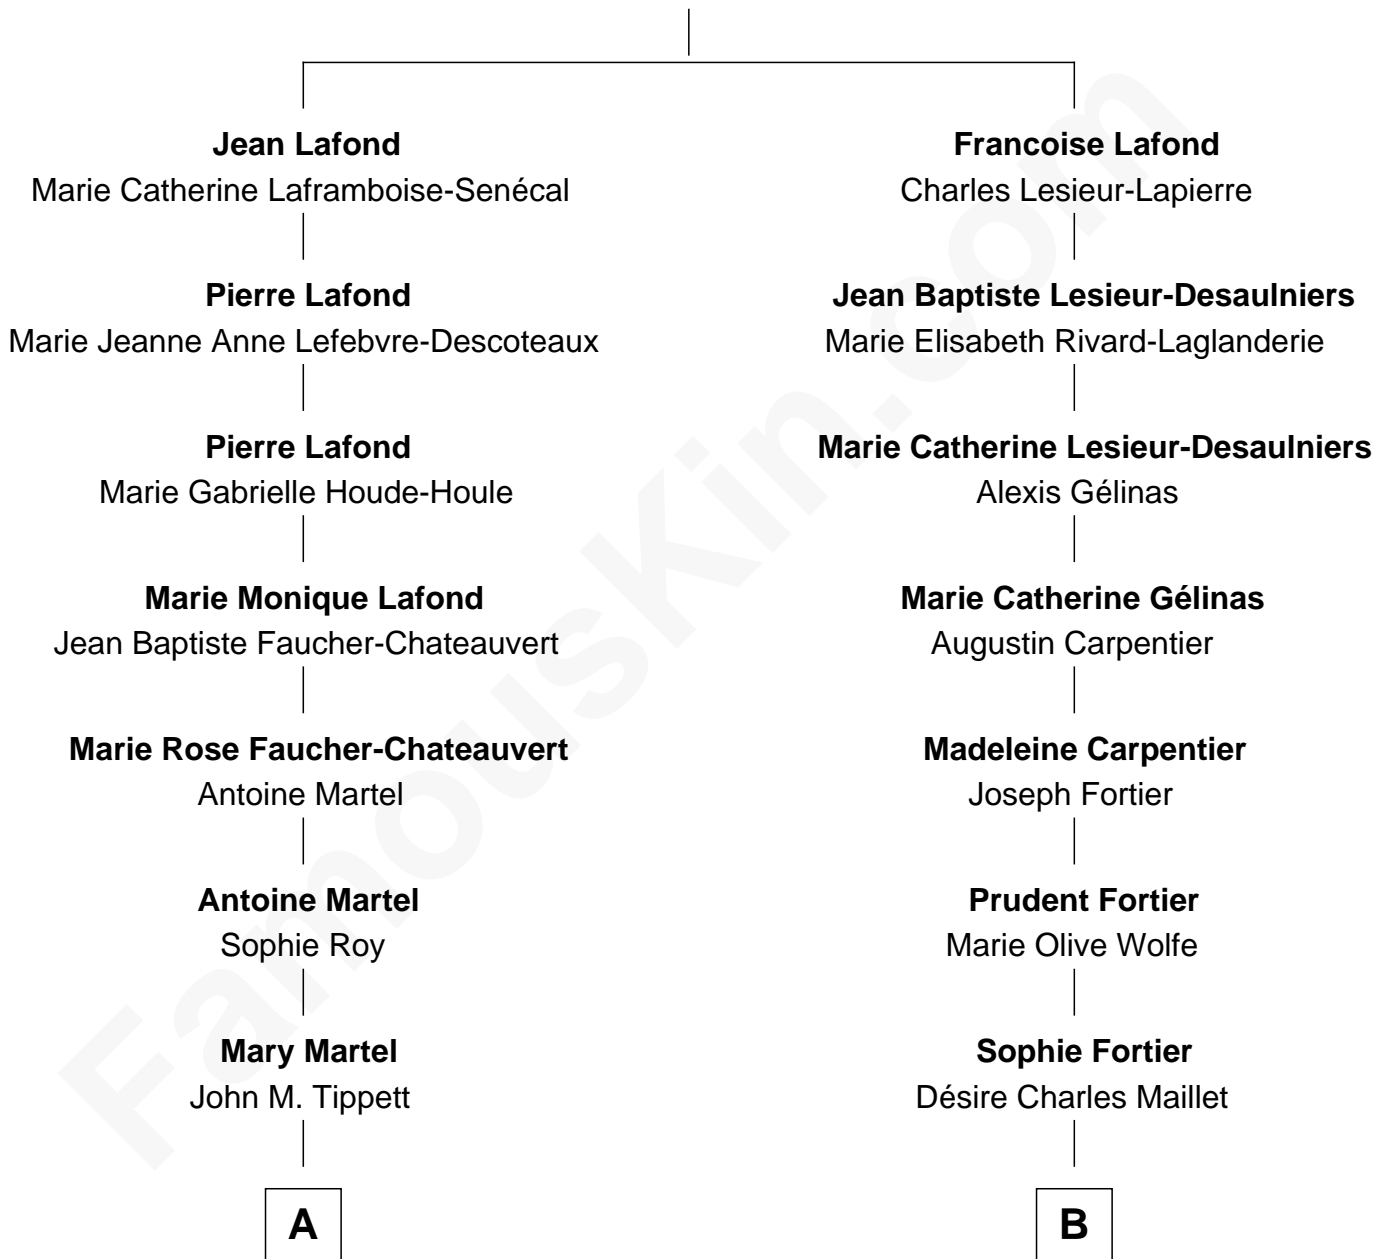

## Relationship Chart of

### John Dye

TV and Movie Actor - "Touched by an Angel"

10th cousin 1 time removed of

**Angelina Jolie**  
Movie Actress

**Étienne Lafond**  
Marie Boucher

**A**

**Edith Clara Tippett**  
Robert Louis Duvall