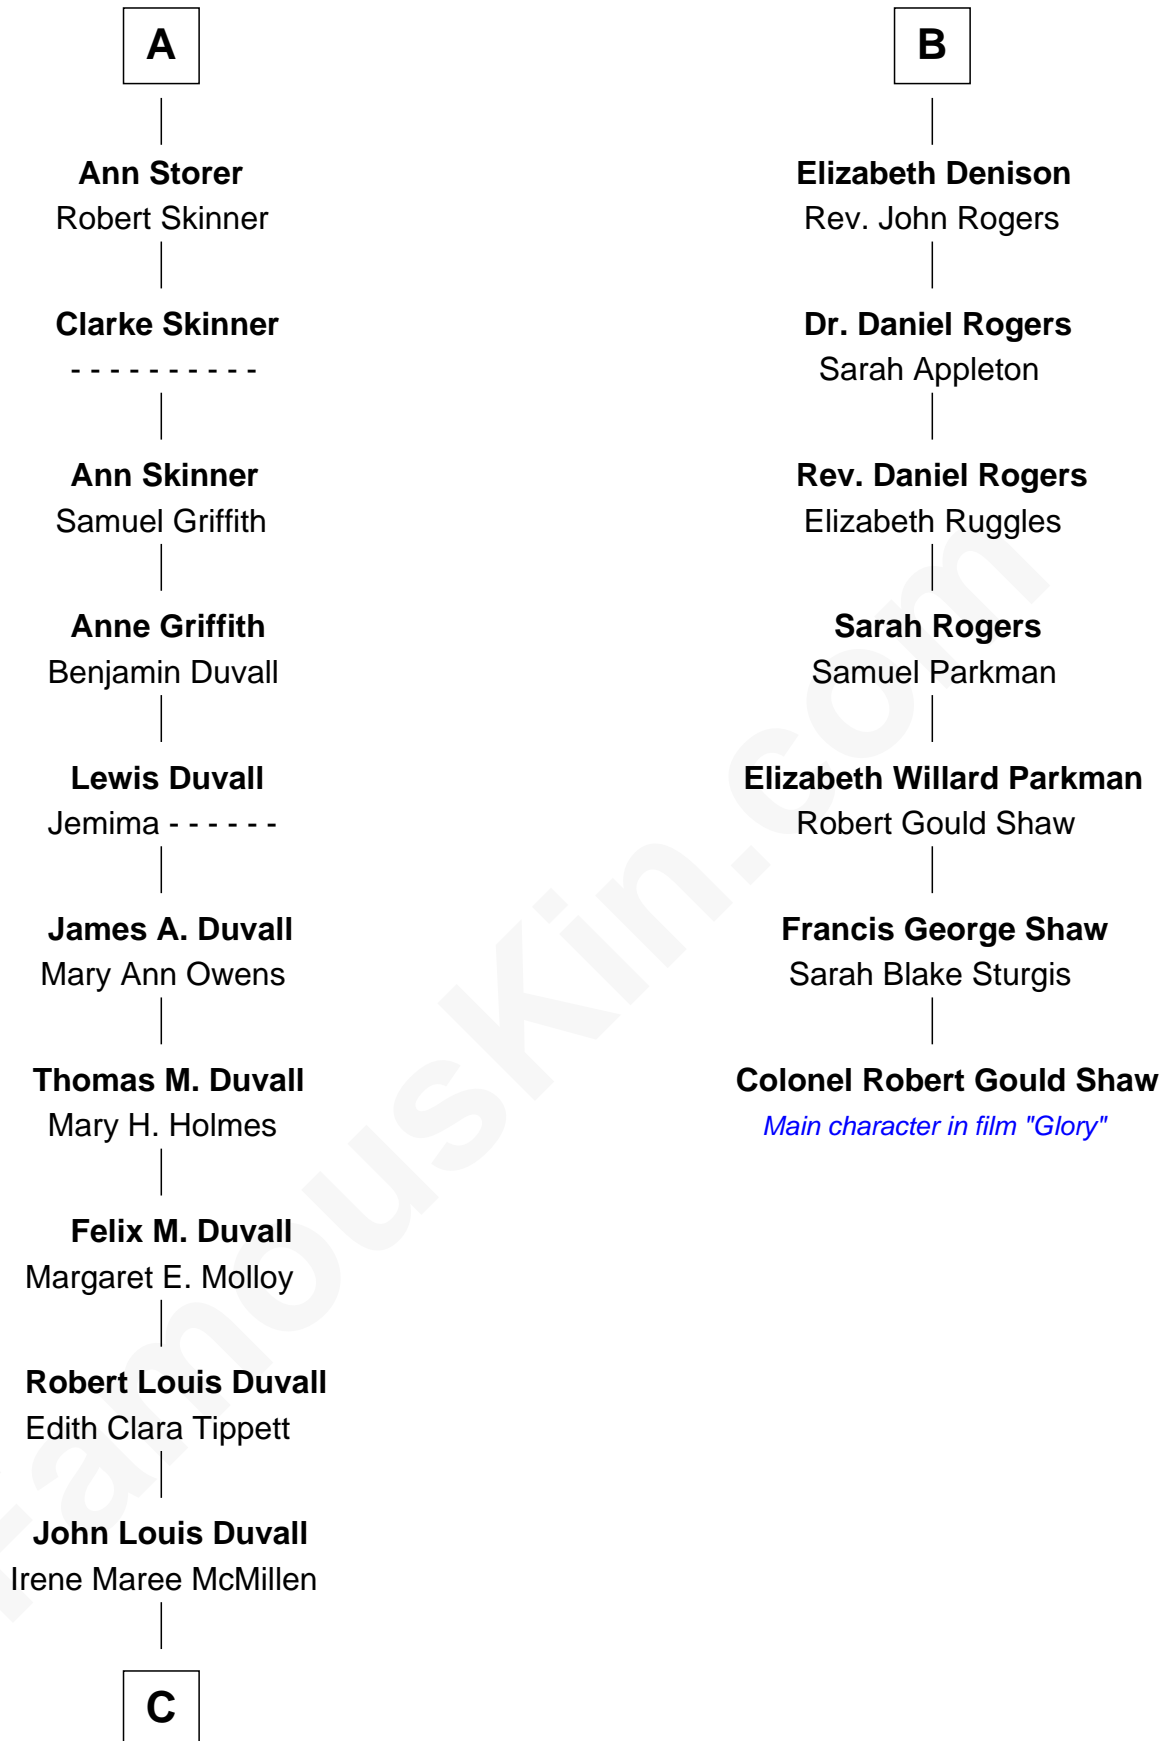

## Relationship Chart of

### John Dye

TV and Movie Actor - "Touched by an Angel"

13th cousin 5 times removed of

### Colonel Robert Gould Shaw

U.S. Civil War leader of film "Glory" fame

**C**

—  
**Lynn Maree Duvall**

Jim C. Dye

—  
**John Dye**

*TV and Movie Actor*

FamousKin.com