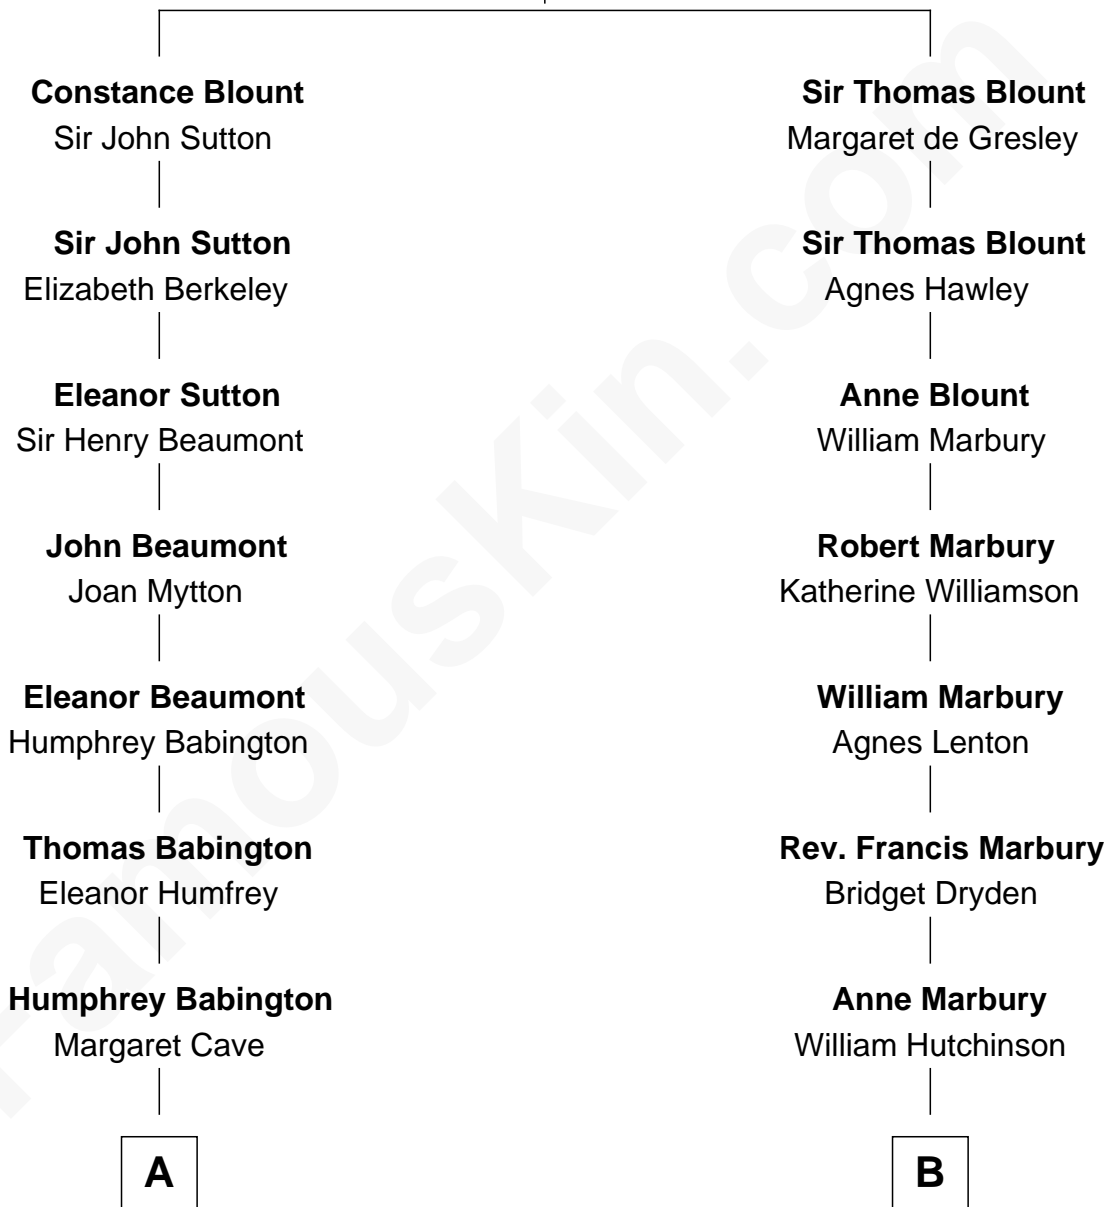

FamousKin.com

Relationship Chart of

John Dye

TV and Movie Actor - "Touched by an Angel"

18th cousin 2 times removed of

George H. W. Bush
41st U.S. President

Sir Walter Blount
Sancha de Ayala

C

Robert Louis Duvall
Edith Clara Tippet

John Louis Duvall
Irene Maree McMillen

Lynn Maree Duvall
Jim C. Dye

John Dye
TV and Movie Actor

D

Prescott Sheldon Bush
Dorothy Wear Walker

George H. W. Bush
41st U.S. President