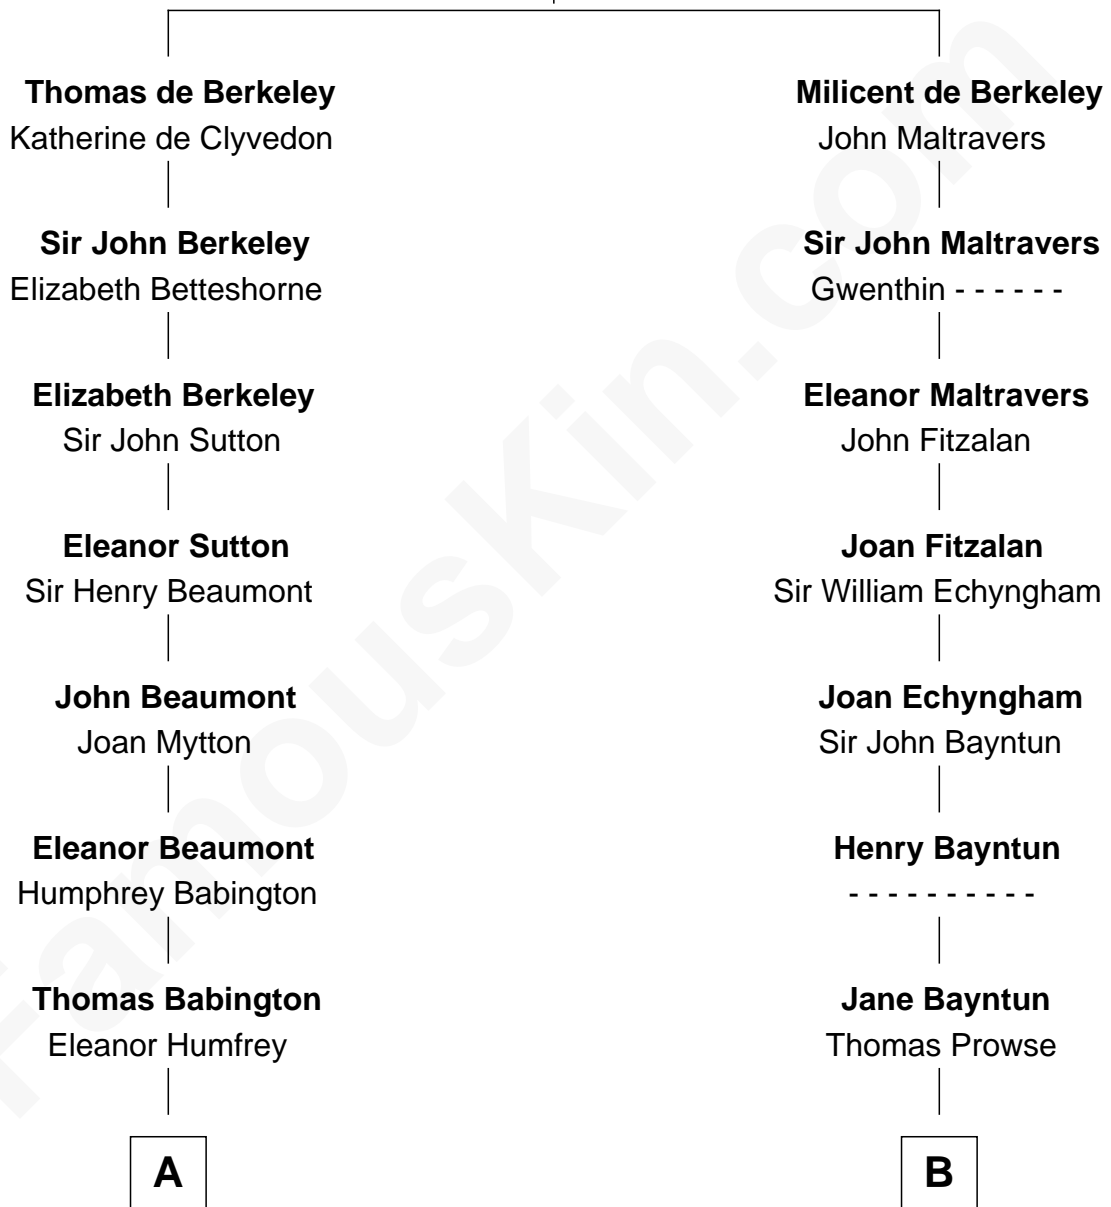

## Relationship Chart of

### John Dye

TV and Movie Actor - "Touched by an Angel"

20th cousin 1 time removed of

**Barbara (Pierce) Bush**

First Lady of President George H.W. Bush

**Sir Maurice de Berkeley**

Eve la Zouche

**C**

**Felix M. Duvall**  
Margaret E. Molloy

**Robert Louis Duvall**  
Edith Clara Tippet

**John Louis Duvall**  
Irene Maree McMillen

**Lynn Maree Duvall**  
Jim C. Dye

**John Dye**  
*TV and Movie Actor*

**D**