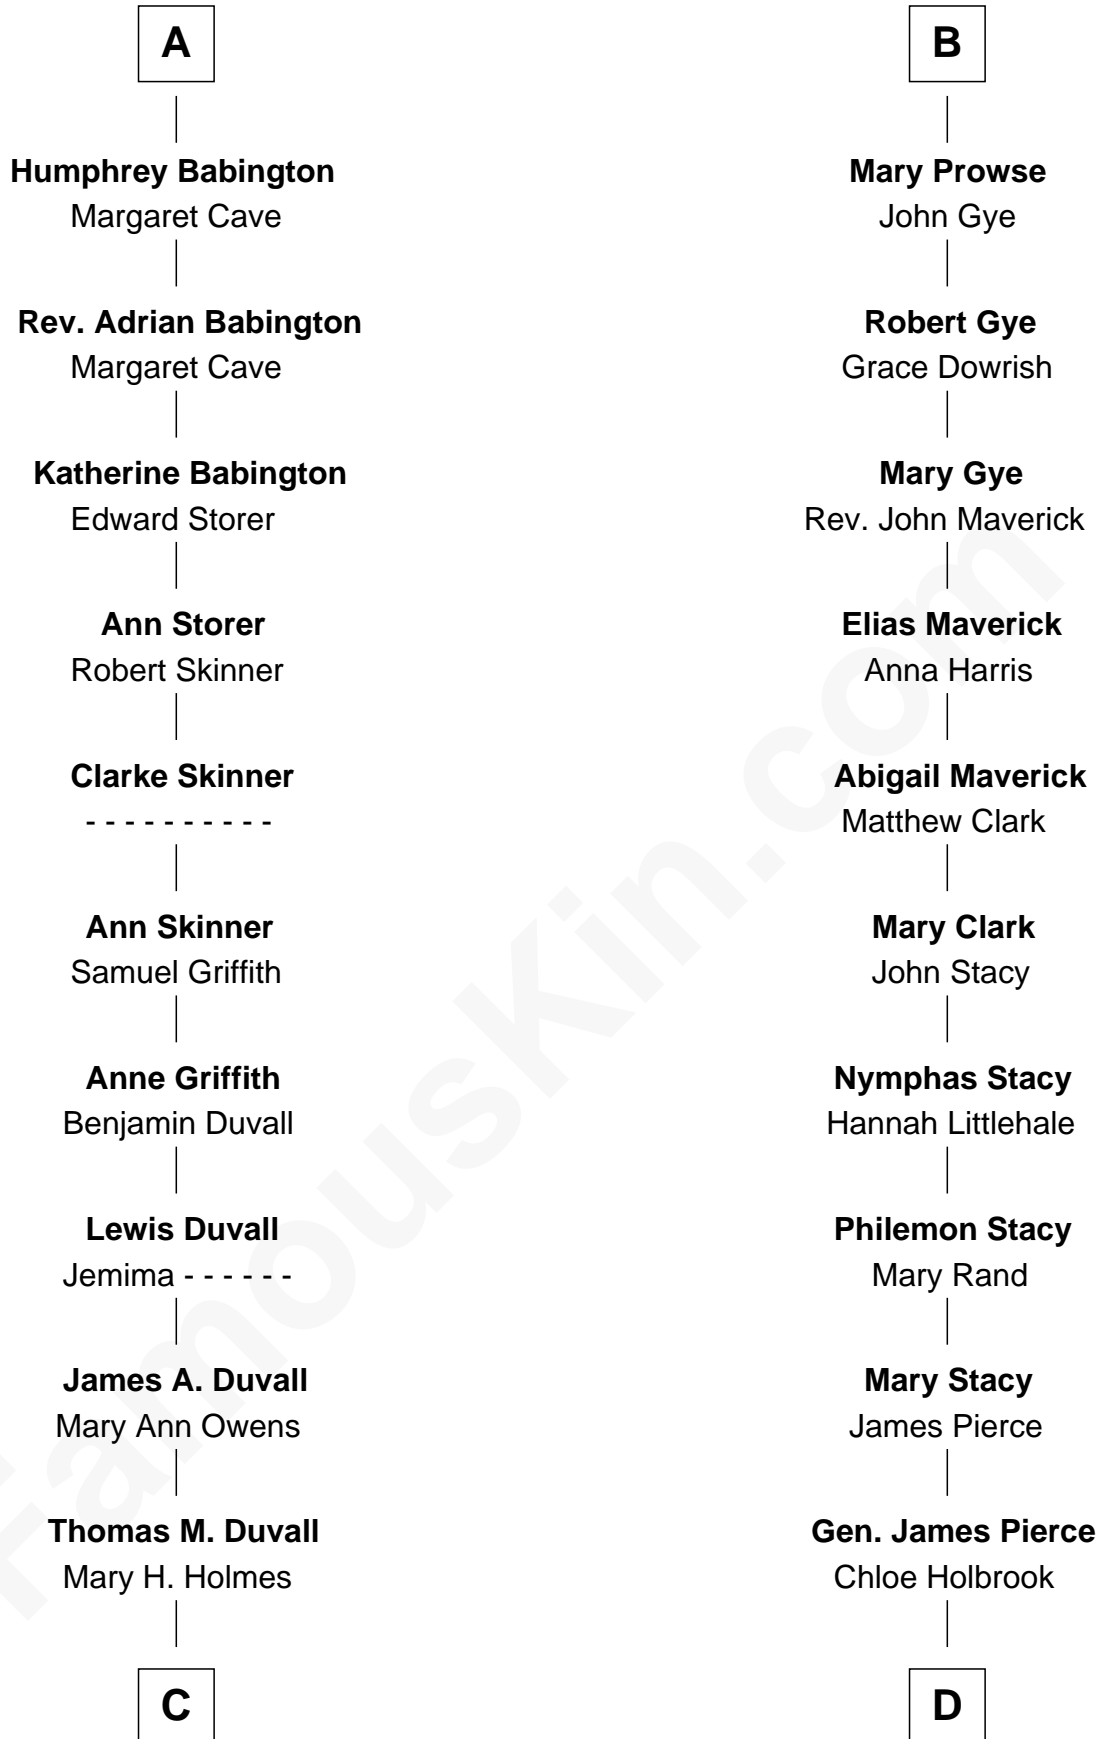

## Relationship Chart of

### John Dye

TV and Movie Actor - "Touched by an Angel"

20th cousin 1 time removed of

**Barbara (Pierce) Bush**

First Lady of President George H.W. Bush

**Sir Maurice de Berkeley**

Eve la Zouche

**C**

**Felix M. Duvall**  
Margaret E. Molloy

**Robert Louis Duvall**  
Edith Clara Tippet

**John Louis Duvall**  
Irene Maree McMillen

**Lynn Maree Duvall**  
Jim C. Dye

**John Dye**  
*TV and Movie Actor*

**D**