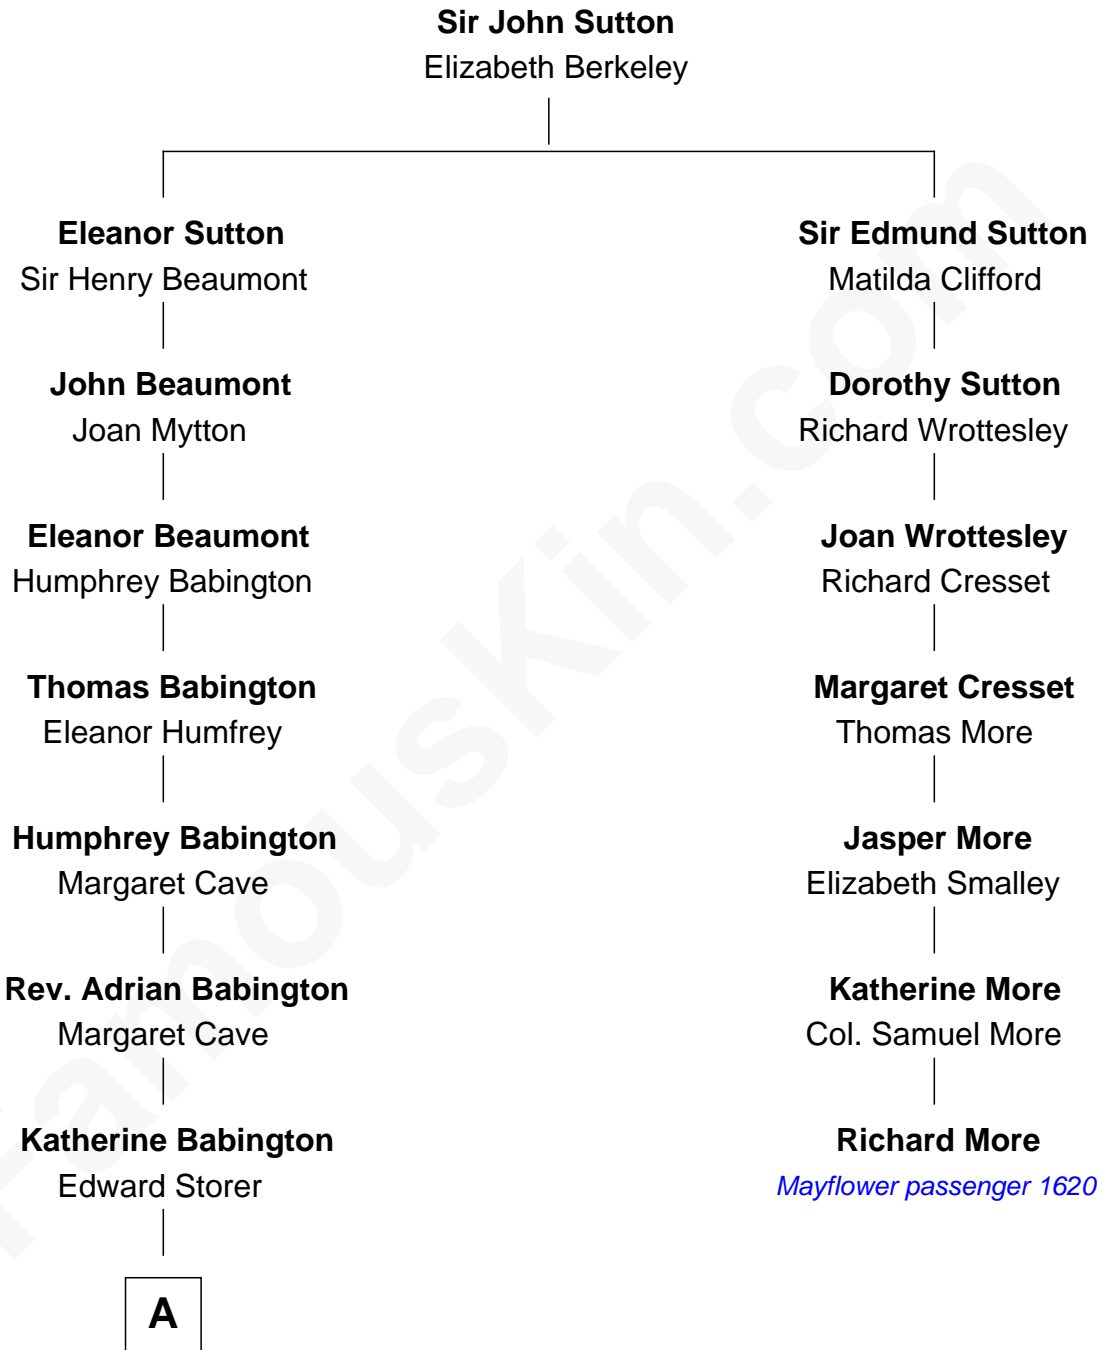

## Relationship Chart of

### John Dye

TV and Movie Actor - "Touched by an Angel"

6th cousin 12 times removed of

**Richard More**

(c1614 - c1696) Mayflower passenger 1620

**MAYFLOWER**

**A**

**Ann Storer**

Robert Skinner

**Clarke Skinner**

-----

**Ann Skinner**

Samuel Griffith

**Anne Griffith**

Benjamin Duvall

**Lewis Duvall**