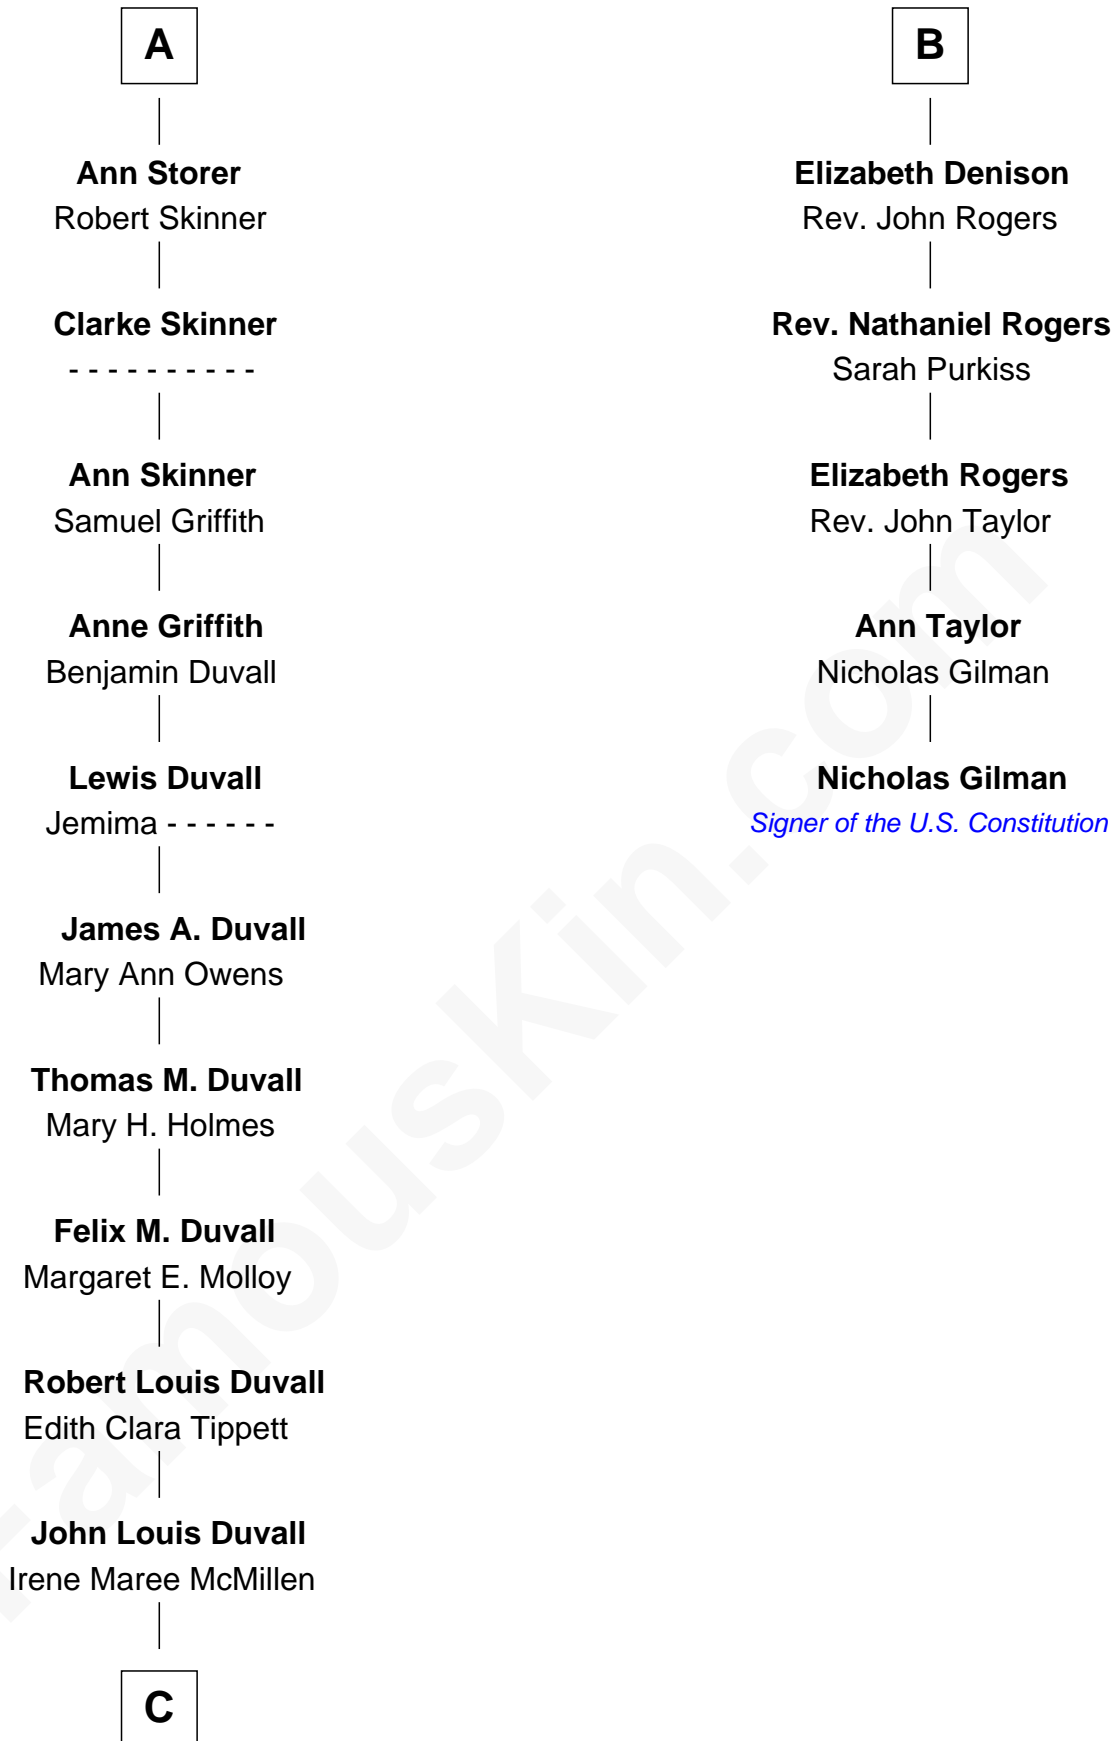

## Relationship Chart of

### John Dye

TV and Movie Actor - "Touched by an Angel"

11th cousin 7 times removed of

**Nicholas Gilman**

Signer of the U.S. Constitution

**C**

—  
**Lynn Maree Duvall**

Jim C. Dye