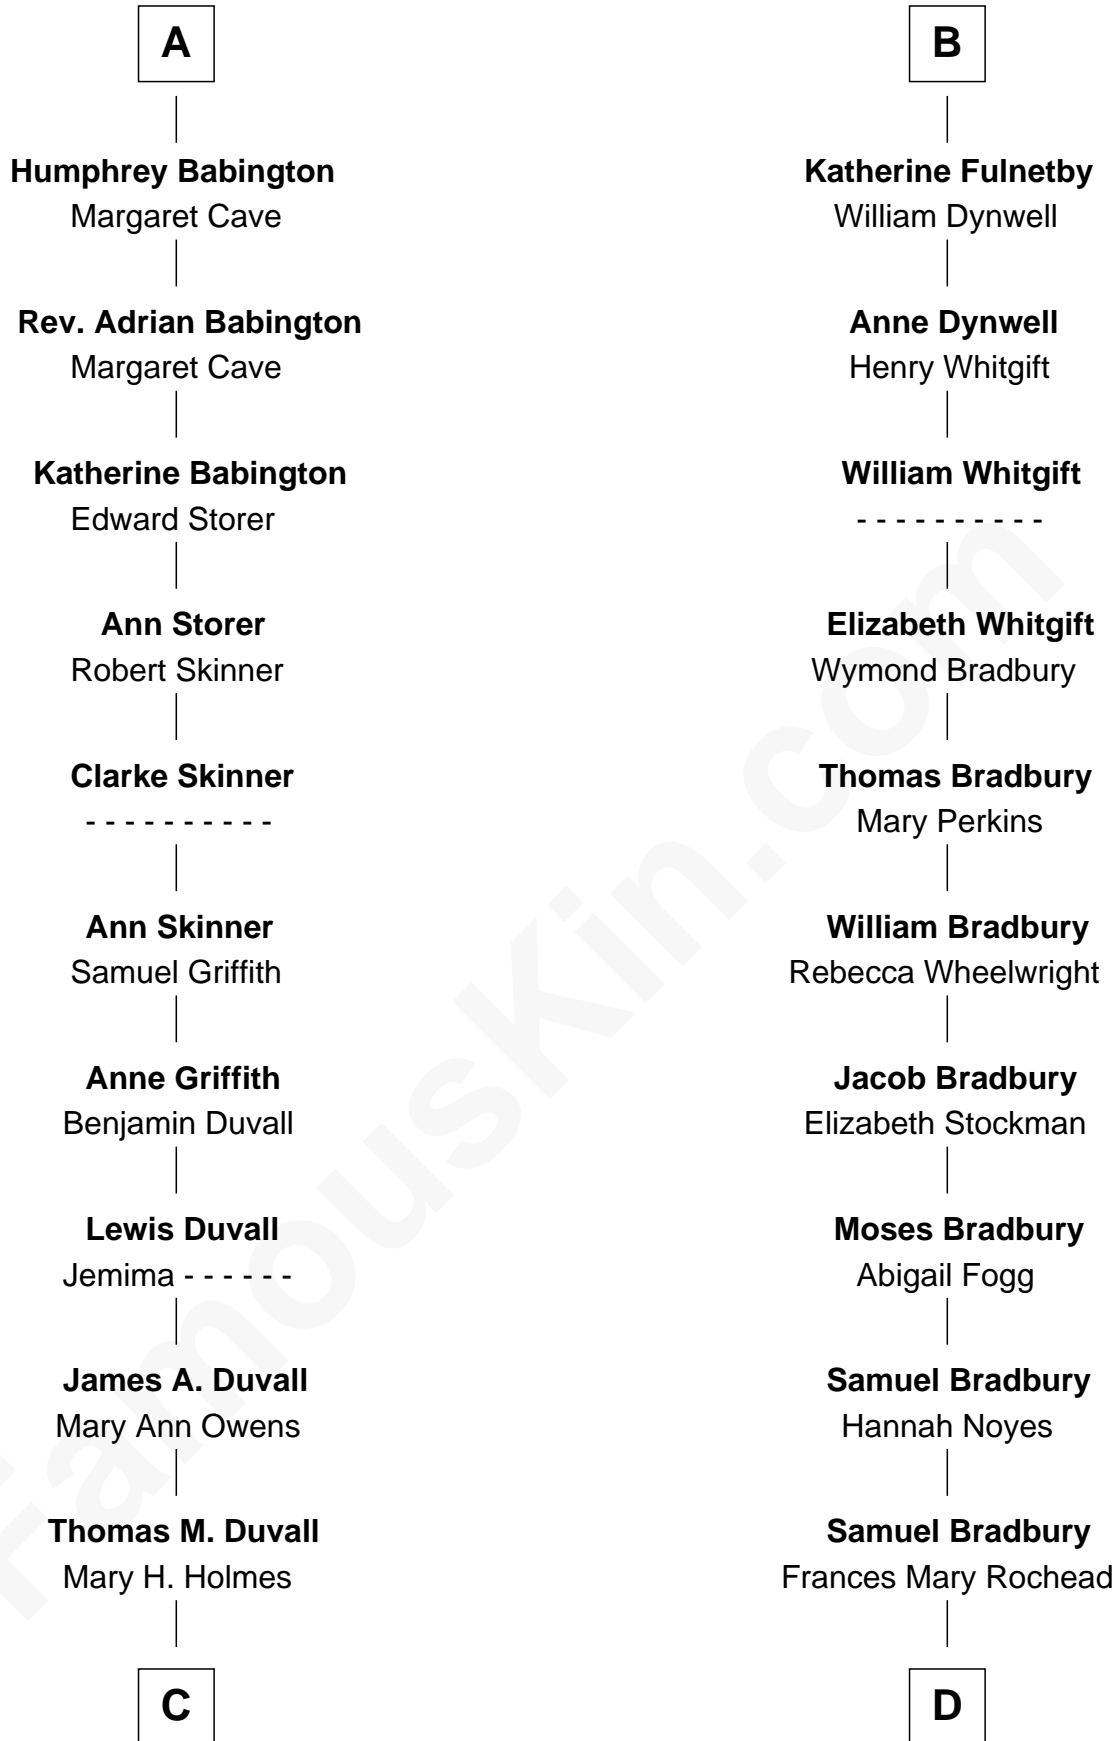

FamousKin.com

Relationship Chart of

John Dye

TV and Movie Actor - "Touched by an Angel"

20th cousin 1 time removed of

Ray Bradbury

Author of *The Martian Chronicles*

Sir Maurice de Berkeley

Eve la Zouche

Thomas de Berkeley
Katherine de Clyvedon

Sir John Berkeley
Elizabeth Betteshorne

Elizabeth Berkeley
Sir John Sutton

Eleanor Sutton
Sir Henry Beaumont

John Beaumont
Joan Mytton

Eleanor Beaumont
Humphrey Babington

Thomas Babington
Eleanor Humfrey

A

Isabel de Berkeley
Sir Robert de Clifford

Sir Roger de Clifford
Maud de Beauchamp

Katherine de Clifford
Sir Ralph de Greystoke

Maud de Greystoke
Eudo de Welles

Sir Lionel de Welles
Joan de Waterton

Margaret de Welles
Sir Thomas Dymoke

Jane Dymoke
John Fulnetby

B

C

Felix M. Duvall
Margaret E. Molloy

Robert Louis Duvall
Edith Clara Tippet

John Louis Duvall
Irene Maree McMillen

Lynn Maree Duvall
Jim C. Dye