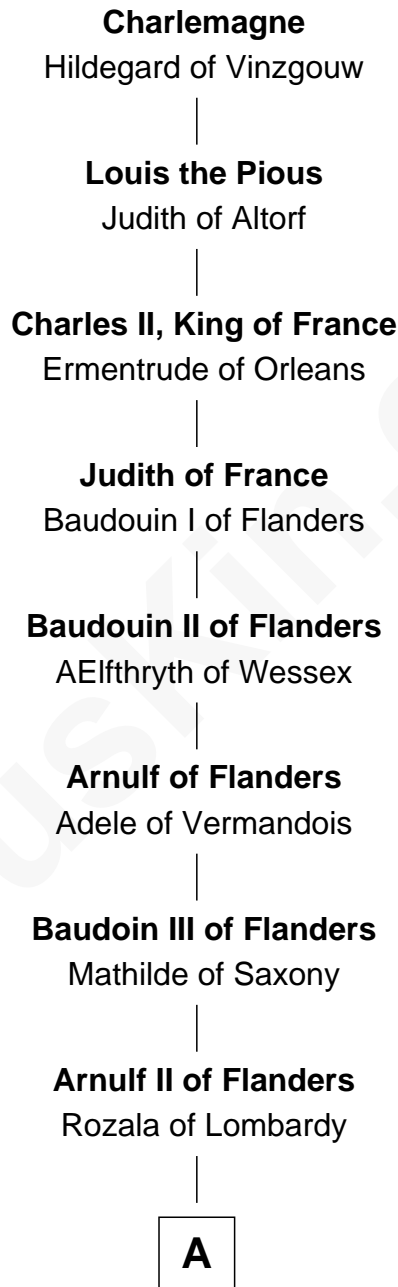

FamousKin.com

Relationship Chart of

John Dye

TV and Movie Actor - "Touched by an Angel"

38th Great-grandson of

Charlemagne

King of the Franks

A

Baudoin IV of Flanders

Ogive of Luxembourg

Baudoin V of Flanders

Adela of France

Matilda of Flanders

William I, King of England

Henry I, King of England

Maud of Scotland

Maud of England

Geoffrey Plantagenet

Henry II, King of England

Eleanor of Aquitaine

John, King of England

----- De Warenne

Sir Richard FitzRoy

Rose de Dover