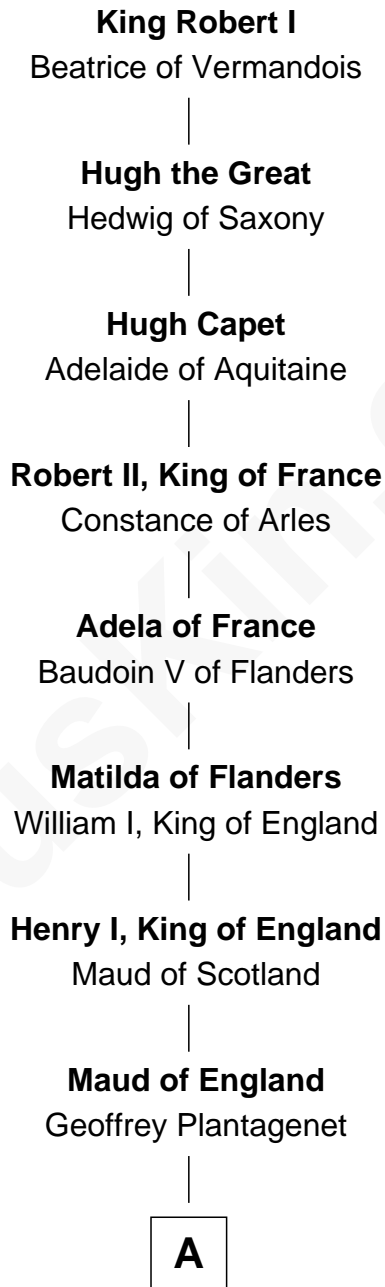

## Relationship Chart of

### John Dye

TV and Movie Actor - "Touched by an Angel"

33rd Great-grandson of

**King Robert I**  
King of France

**A**

**Henry II, King of England**

Eleanor of Aquitaine

**John, King of England**