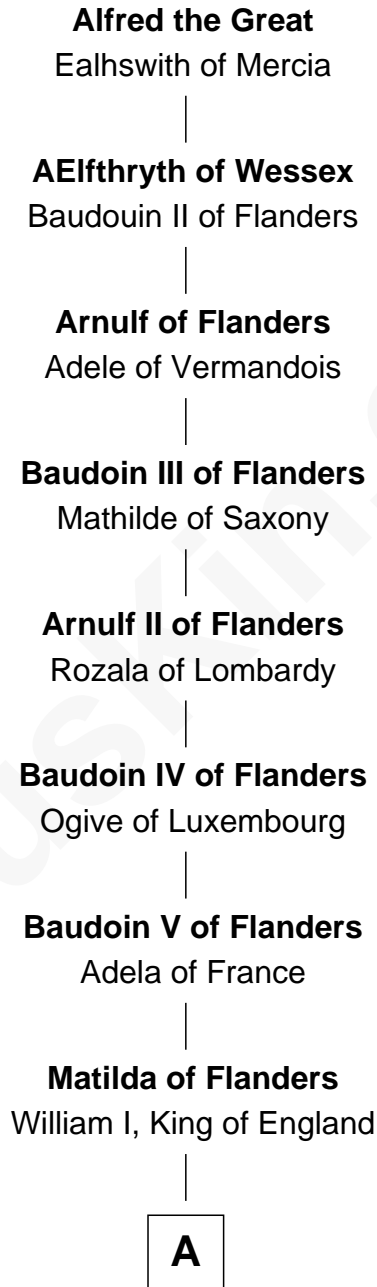

FamousKin.com

Relationship Chart of

John Dye

TV and Movie Actor - "Touched by an Angel"

35th Great-grandson of

Alfred the Great
King of the Anglo-Saxons

A

Henry I, King of England

Maud of Scotland

Maud of England

Geoffrey Plantagenet

Henry II, King of England

Eleanor of Aquitaine

John, King of England

----- De Warenne

Sir Richard FitzRoy