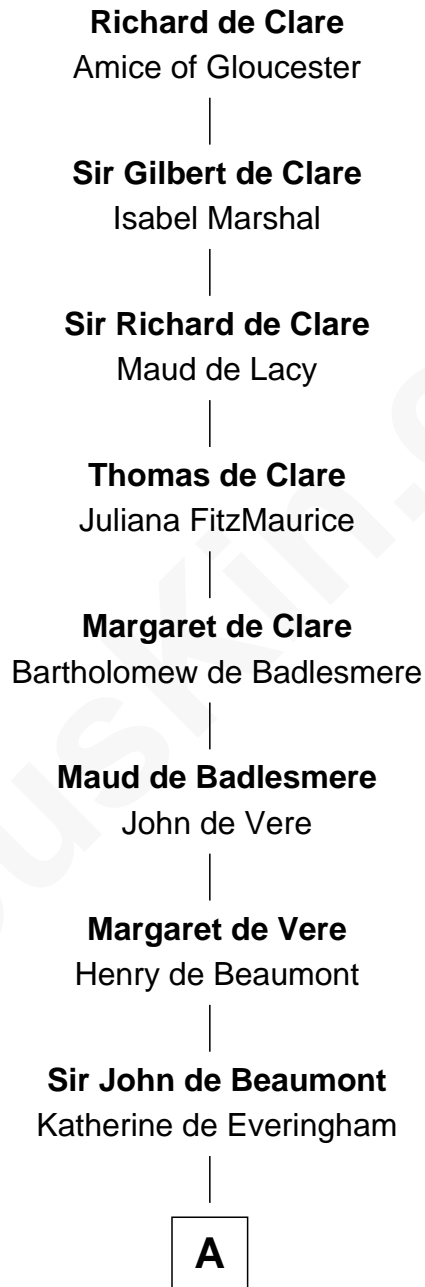

FamousKin.com

Relationship Chart of

John Dye

TV and Movie Actor - "Touched by an Angel"

26th Great-grandson of

Richard de Clare
Magna Carta Surety

A

Sir Henry de Beaumont

Elizabeth Willoughby

Sir Henry Beaumont

Joan Heronville

Sir Henry Beaumont

Eleanor Sutton

John Beaumont

Joan Mytton

Eleanor Beaumont