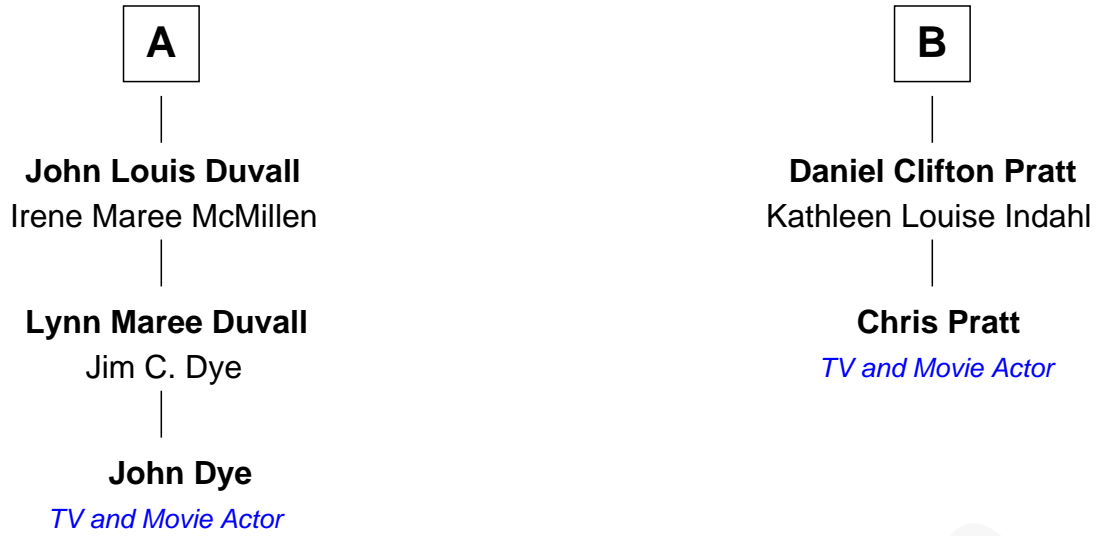

FamousKin.com Relationship Chart of

John Dye

TV and Movie Actor - "Touched by an Angel"

8th cousin 1 time removed of

Chris Pratt

TV and Movie Actor

Ange Lefebvre-Descoteaux

Marie-Madeleine Cusson

Antoine Martel

Sophie Roy

Zoe Beaupré

Louis Roses

Mary Martel

John M. Tippet

Sarah Jane Roses

Frederick John Limmer

Edith Clara Tippet

Robert Louis Duvall

Adeline Katherine Limmer

Donald Clifton Pratt

A

B

FamousKin.com