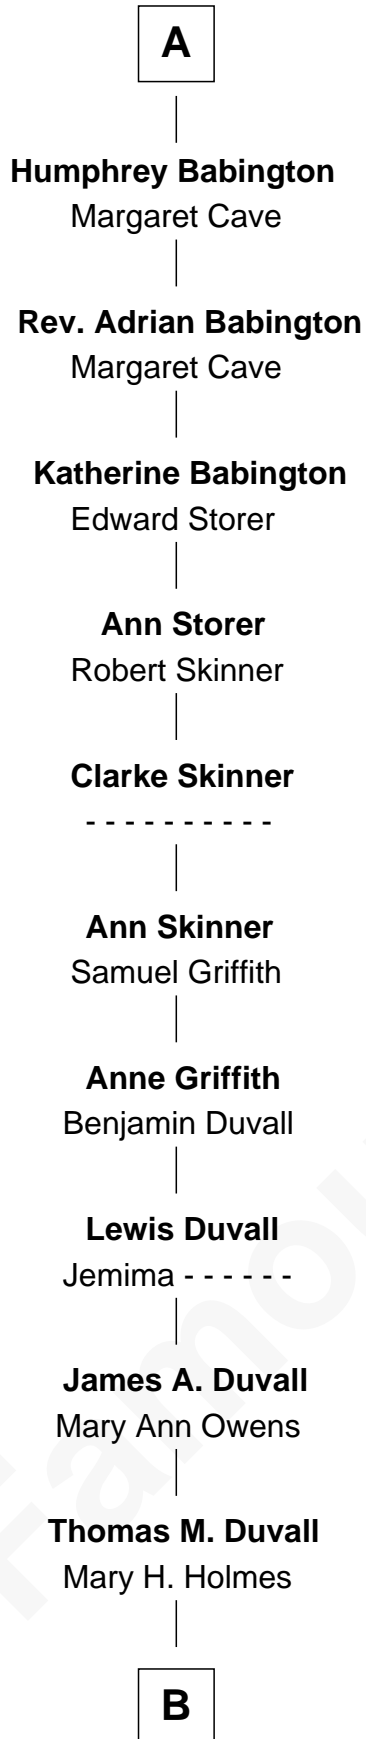

FamousKin.com

Relationship Chart of

John Dye

TV and Movie Actor - "Touched by an Angel"

4th cousin 17 times removed of

King Ferdinand II of Aragon
1st King of a united Spain

Diego Gomez de Toledo
Inez Alfonsa de Ayala

B

—
Felix M. Duvall
Margaret E. Molloy

—
Robert Louis Duvall
Edith Clara Tippet

—
John Louis Duvall
Irene Maree McMillen

—
Lynn Maree Duvall
Jim C. Dye

—
John Dye
TV and Movie Actor

FamousKin.com