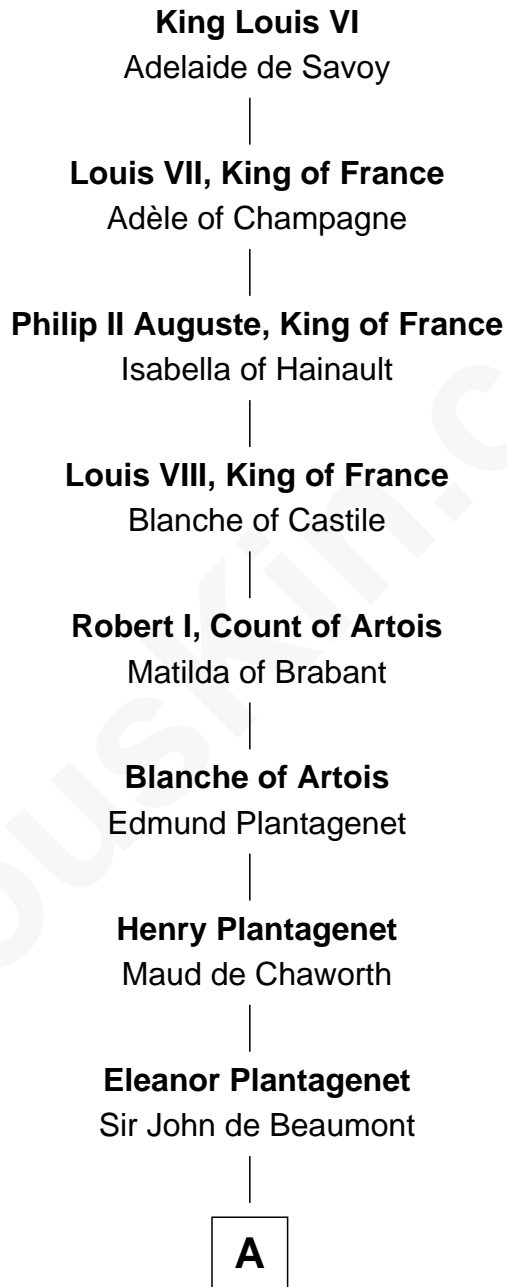

# FamousKin.com

## Relationship Chart of

### John Dye

TV and Movie Actor - "Touched by an Angel"

28th Great-grandson of

**King Louis VI**  
King of France

**A**

**Henry de Beaumont**

Margaret de Vere

**Sir John de Beaumont**  
Katherine de Everingham