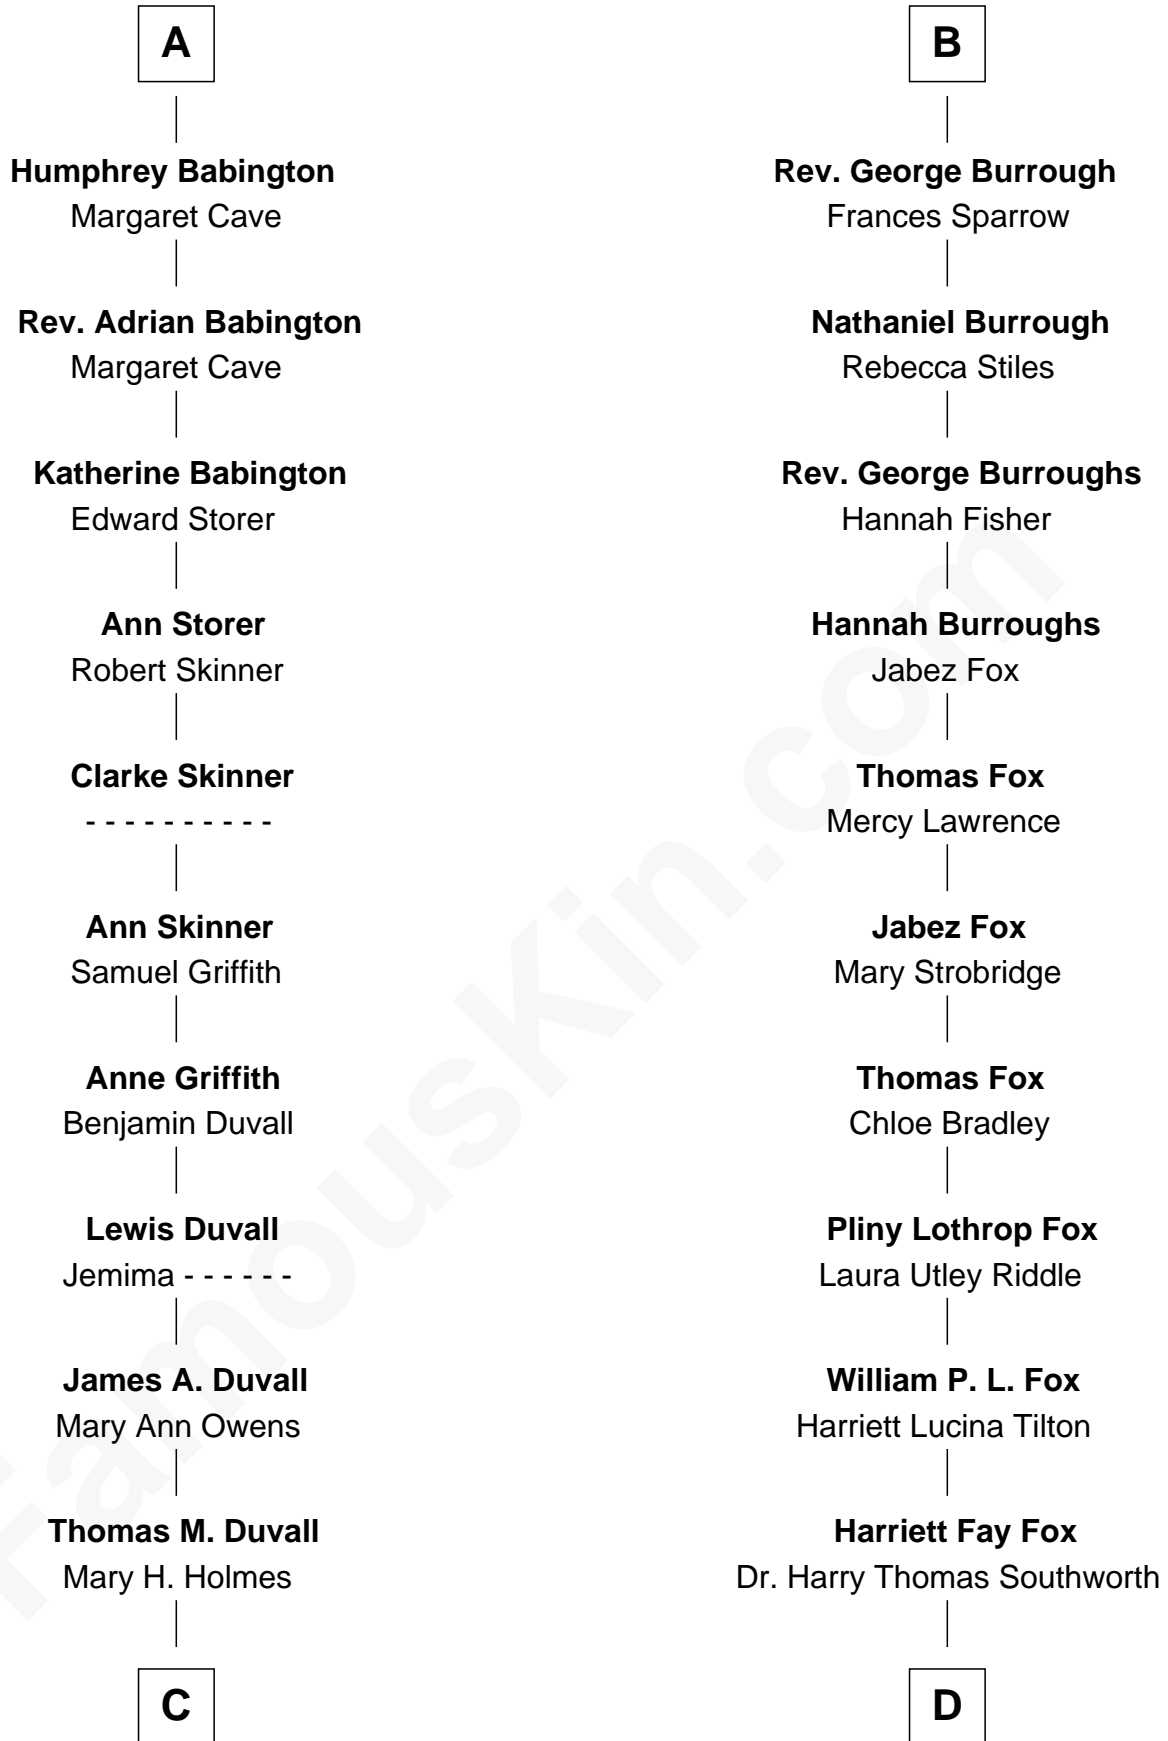

FamousKin.com

Relationship Chart of

John Dye

TV and Movie Actor - "Touched by an Angel"

18th cousin 3 times removed of

John Ritter

TV and Movie Actor

Sir Philip le Despencer

Sir Philip le Despencer

Elizabeth de Tibetot

Margery Despencer

Sir Roger Wentworth

Henry Wentworth

Elizabeth Howard

Margery Wentworth

Sir William Waldegrave

George Waldegrave

Anne Drury

Phyllis Waldegrave

Thomas Higham

Bridget Higham

Thomas Burrough

B

C