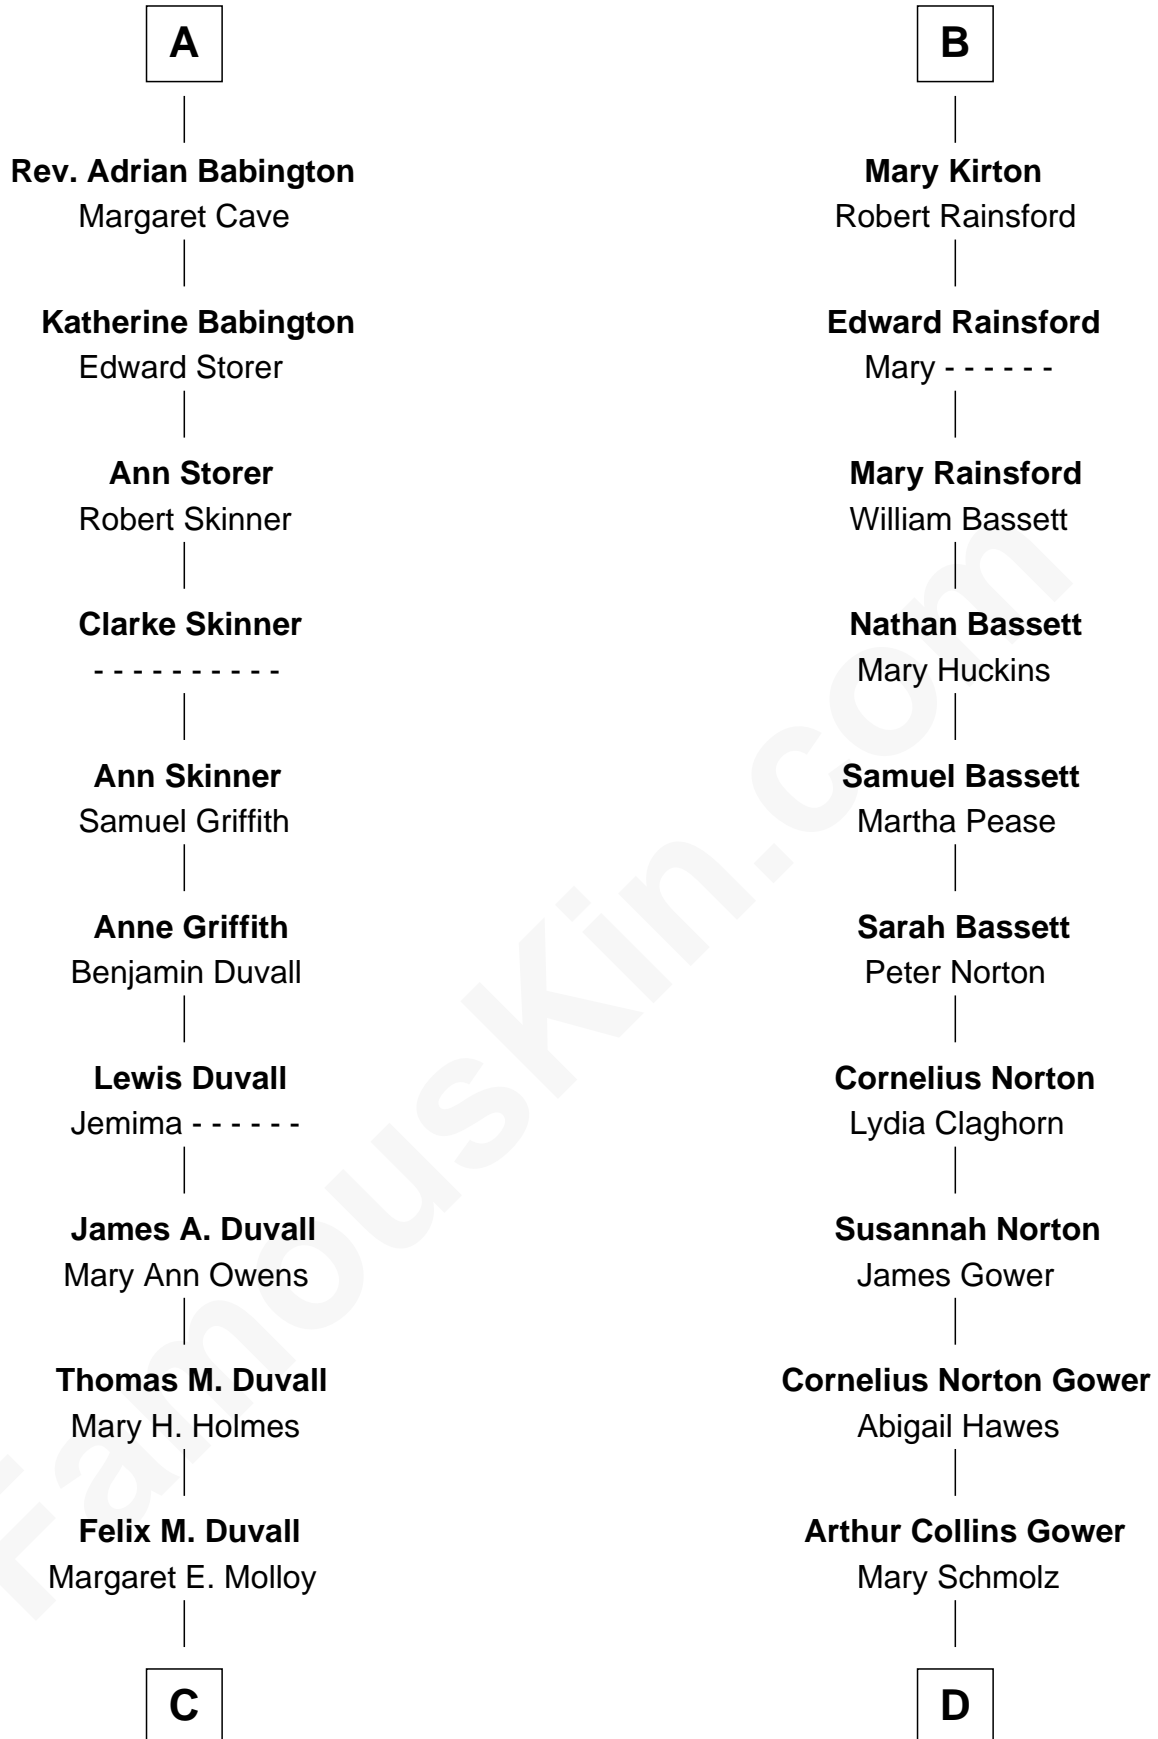

# FamousKin.com Relationship Chart of

**John Dye**

*TV and Movie Actor - "Touched by an Angel"*

20th cousin of

**Sarah Palin**

*9th Governor of Alaska*

**Sir John de Beaumont**  
Katherine de Everingham

**Sir Henry de Beaumont**  
Elizabeth Willoughby

**Elizabeth Beaumont**  
Sir William Botreaux

**Sir Henry Beaumont**  
Joan Heronville

**Margaret Botreaux**  
Sir Robert Hungerford

**Sir Henry Beaumont**  
Eleanor Sutton

**Eleanor Hungerford**  
Sir John White

**John Beaumont**  
Joan Mytton

**Robert White**  
Margaret Gainsford

**Eleanor Beaumont**  
Humphrey Babington

**Margaret White**  
John Kirton

**Thomas Babington**  
Eleanor Humfrey

**Stephen Kirton**  
Margaret Offley

**Humphrey Babington**  
Margaret Cave

**Thomas Kirton**  
Mary Sadler

**A**

**B**

**C**

**Robert Louis Duvall**

Edith Clara Tippett

**John Louis Duvall**