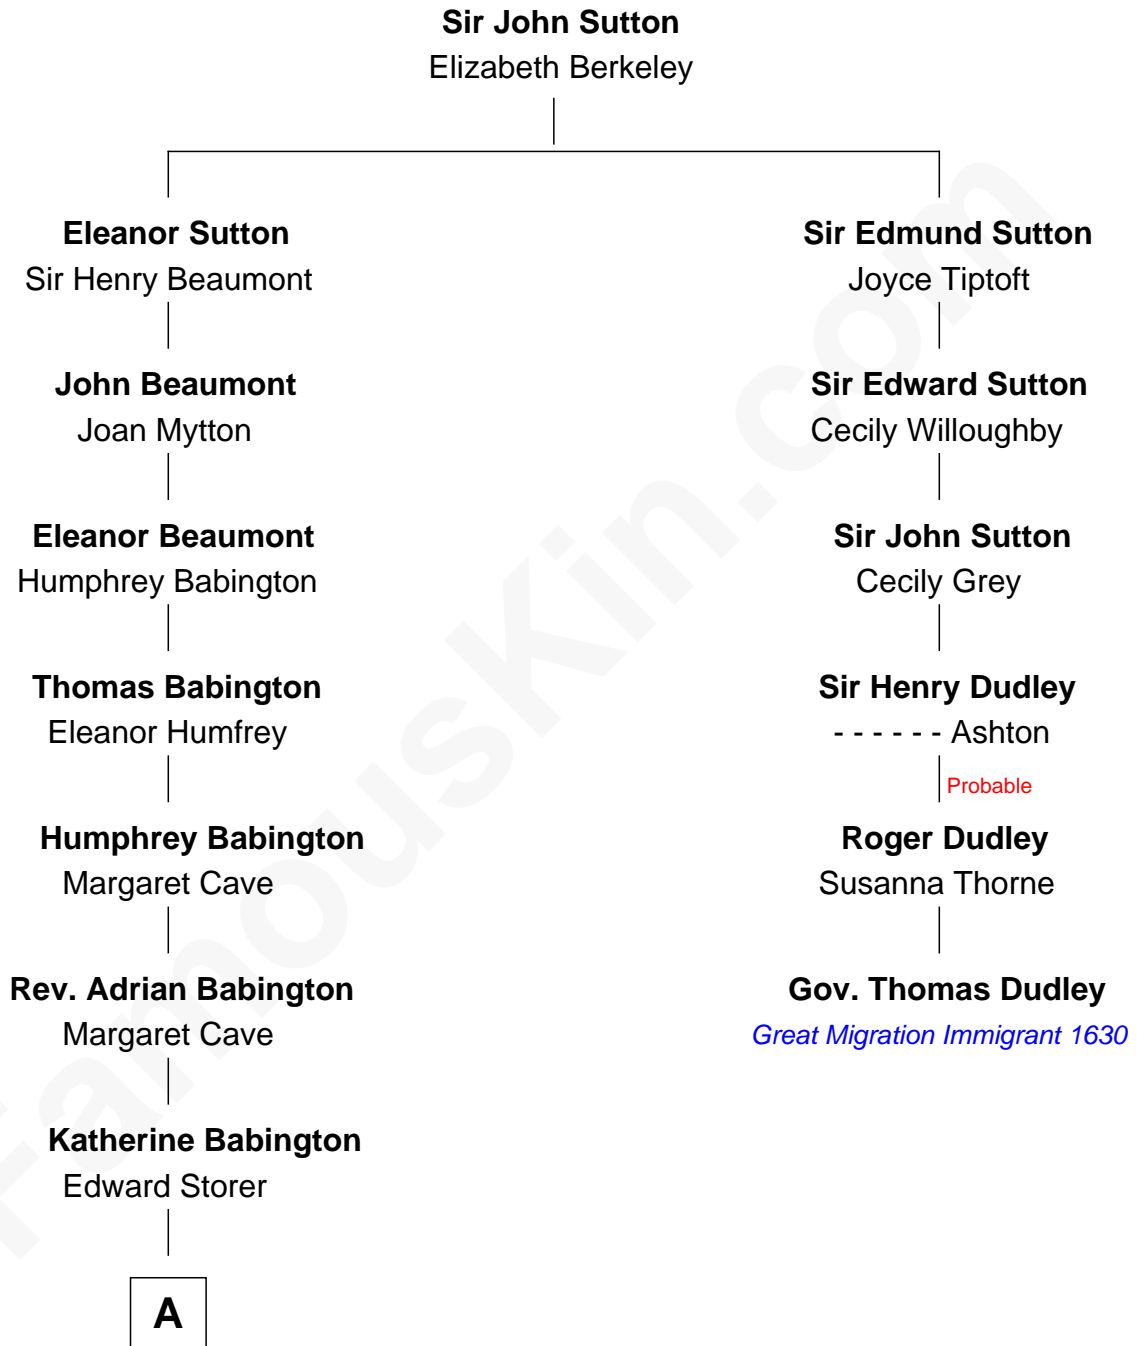

FamousKin.com

Relationship Chart of

John Dye

TV and Movie Actor - "Touched by an Angel"

5th cousin 13 times removed of

Gov. Thomas Dudley

(1576 - 1653) Great Migration Immigrant 1630

A

Ann Storer

Robert Skinner

Clarke Skinner

Ann Skinner

Samuel Griffith

Anne Griffith

Benjamin Duvall

Lewis Duvall