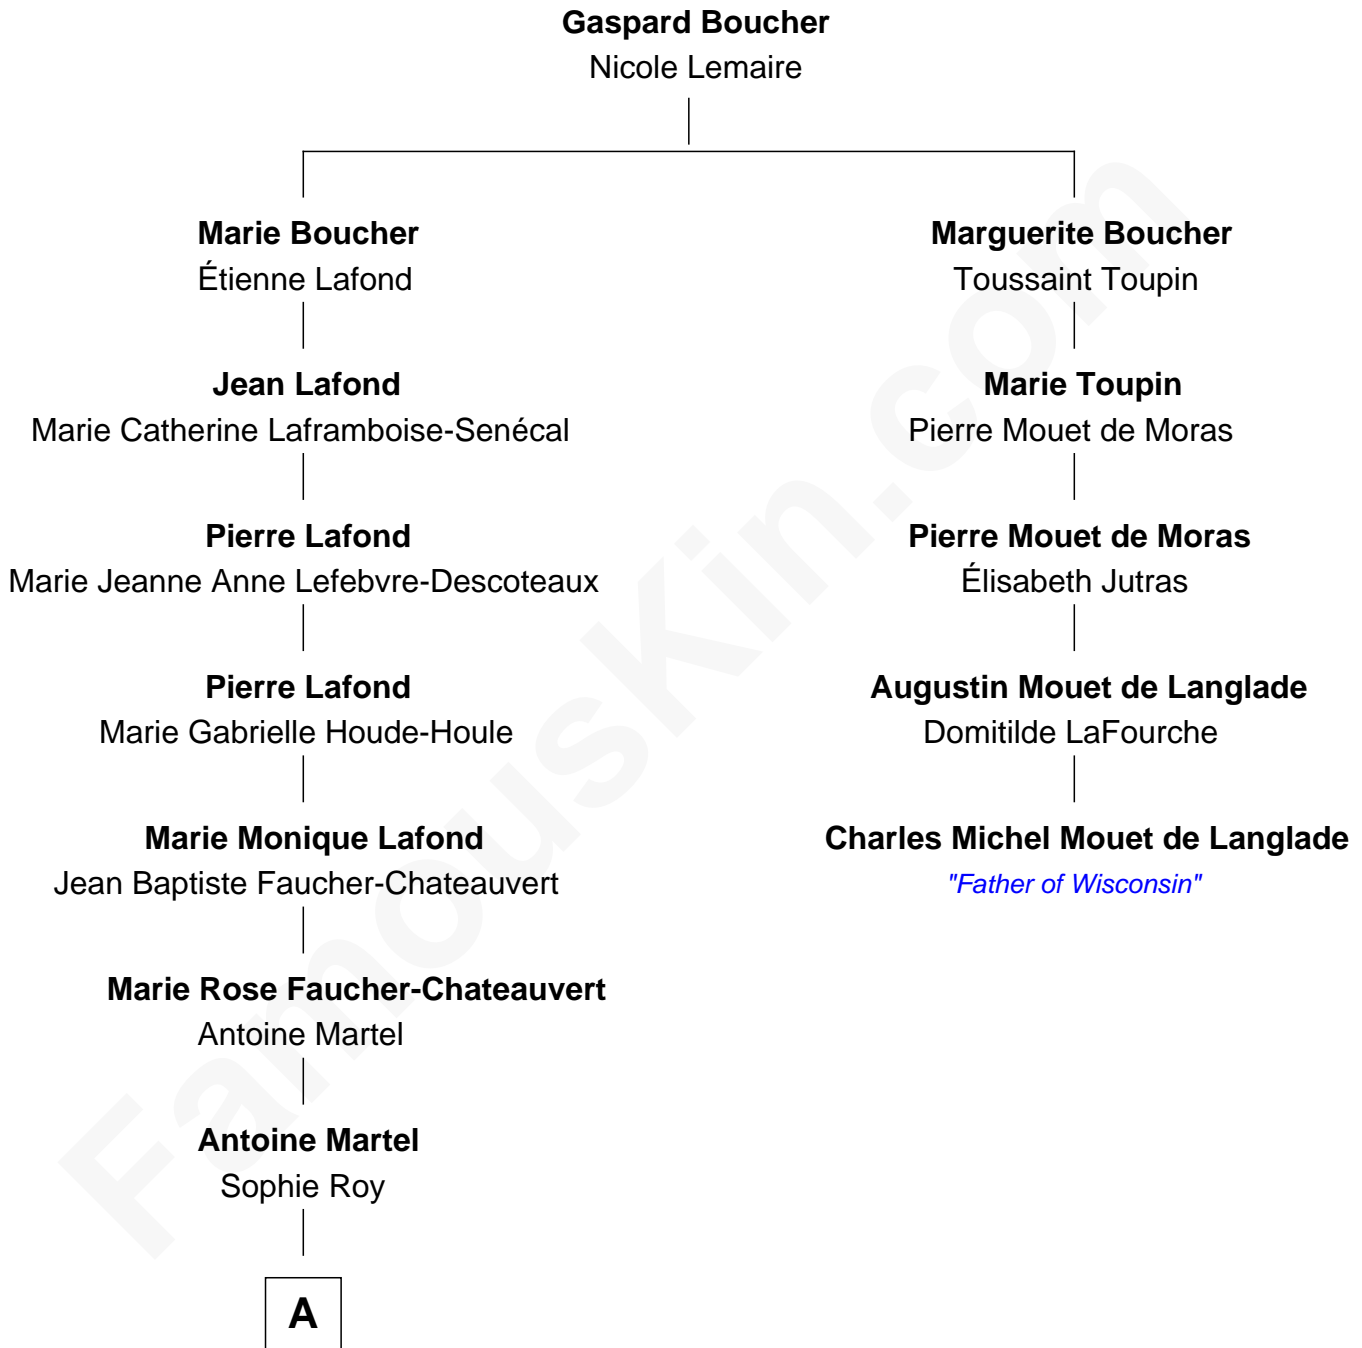

FamousKin.com

Relationship Chart of

John Dye

TV and Movie Actor - "Touched by an Angel"

4th cousin 7 times removed of

Charles Michel Mouet de Langlade
"Father of Wisconsin"

A

—
Mary Martel
John M. Tippett

—
Edith Clara Tippett
Robert Louis Duvall

—
John Louis Duvall
Irene Maree McMillen

—
Lynn Maree Duvall
Jim C. Dye

—
John Dye
TV and Movie Actor

FamousKin.com