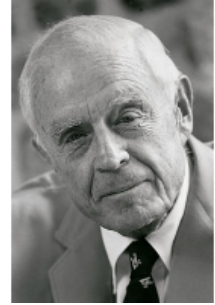

FamousKin.com

Relationship Chart of

John Dye

TV and Movie Actor - "Touched by an Angel"

19th cousin 1 time removed of

Thomas J. Watson, Jr.
President and CEO of I.B.M.

C

Robert Louis Duvall