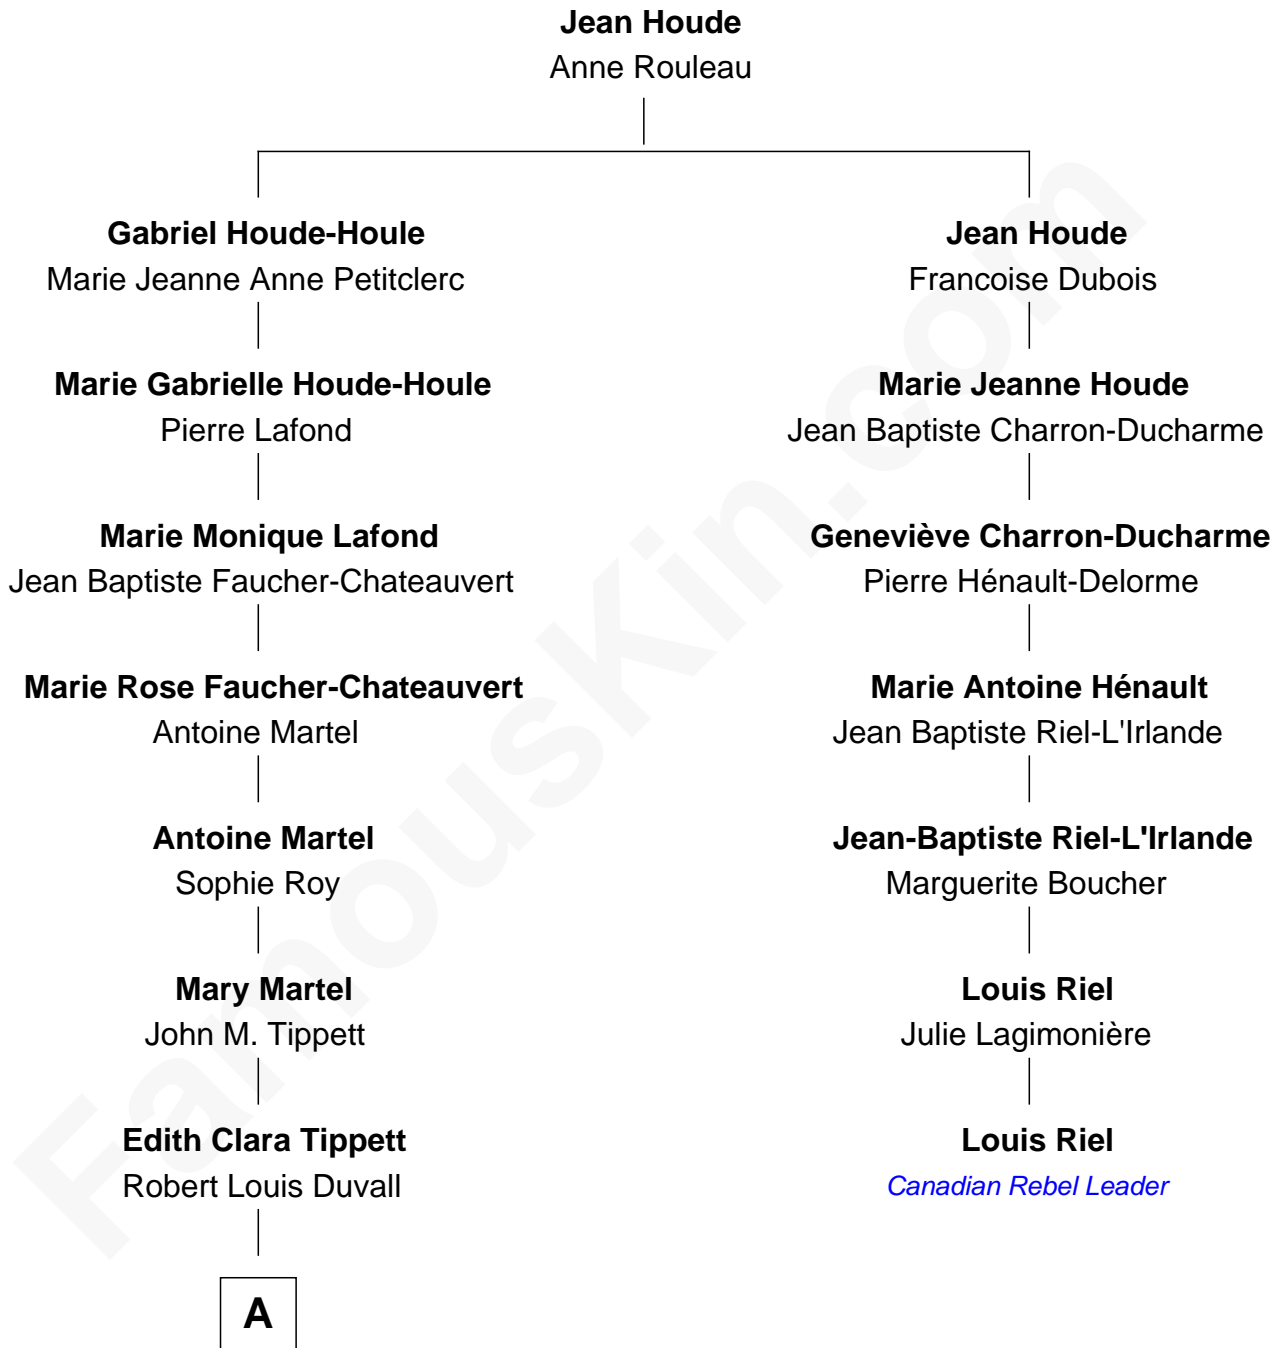

FamousKin.com Relationship Chart of

John Dye

TV and Movie Actor - "Touched by an Angel"

6th cousin 3 times removed of

Louis Riel

Leader of the North West Rebellion

A

—
John Louis Duvall
Irene Maree McMillen