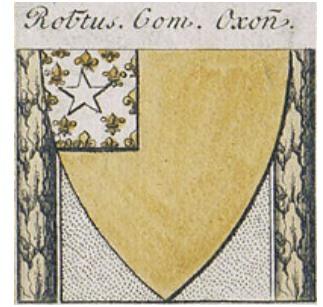

## Relationship Chart of

### John Dye

TV and Movie Actor - "Touched by an Angel"

25th Great-grandson of

**Robert de Vere**

*Magna Carta Surety*

**Robert de Vere**

Isabel de Bolebec

**Hugh de Vere**