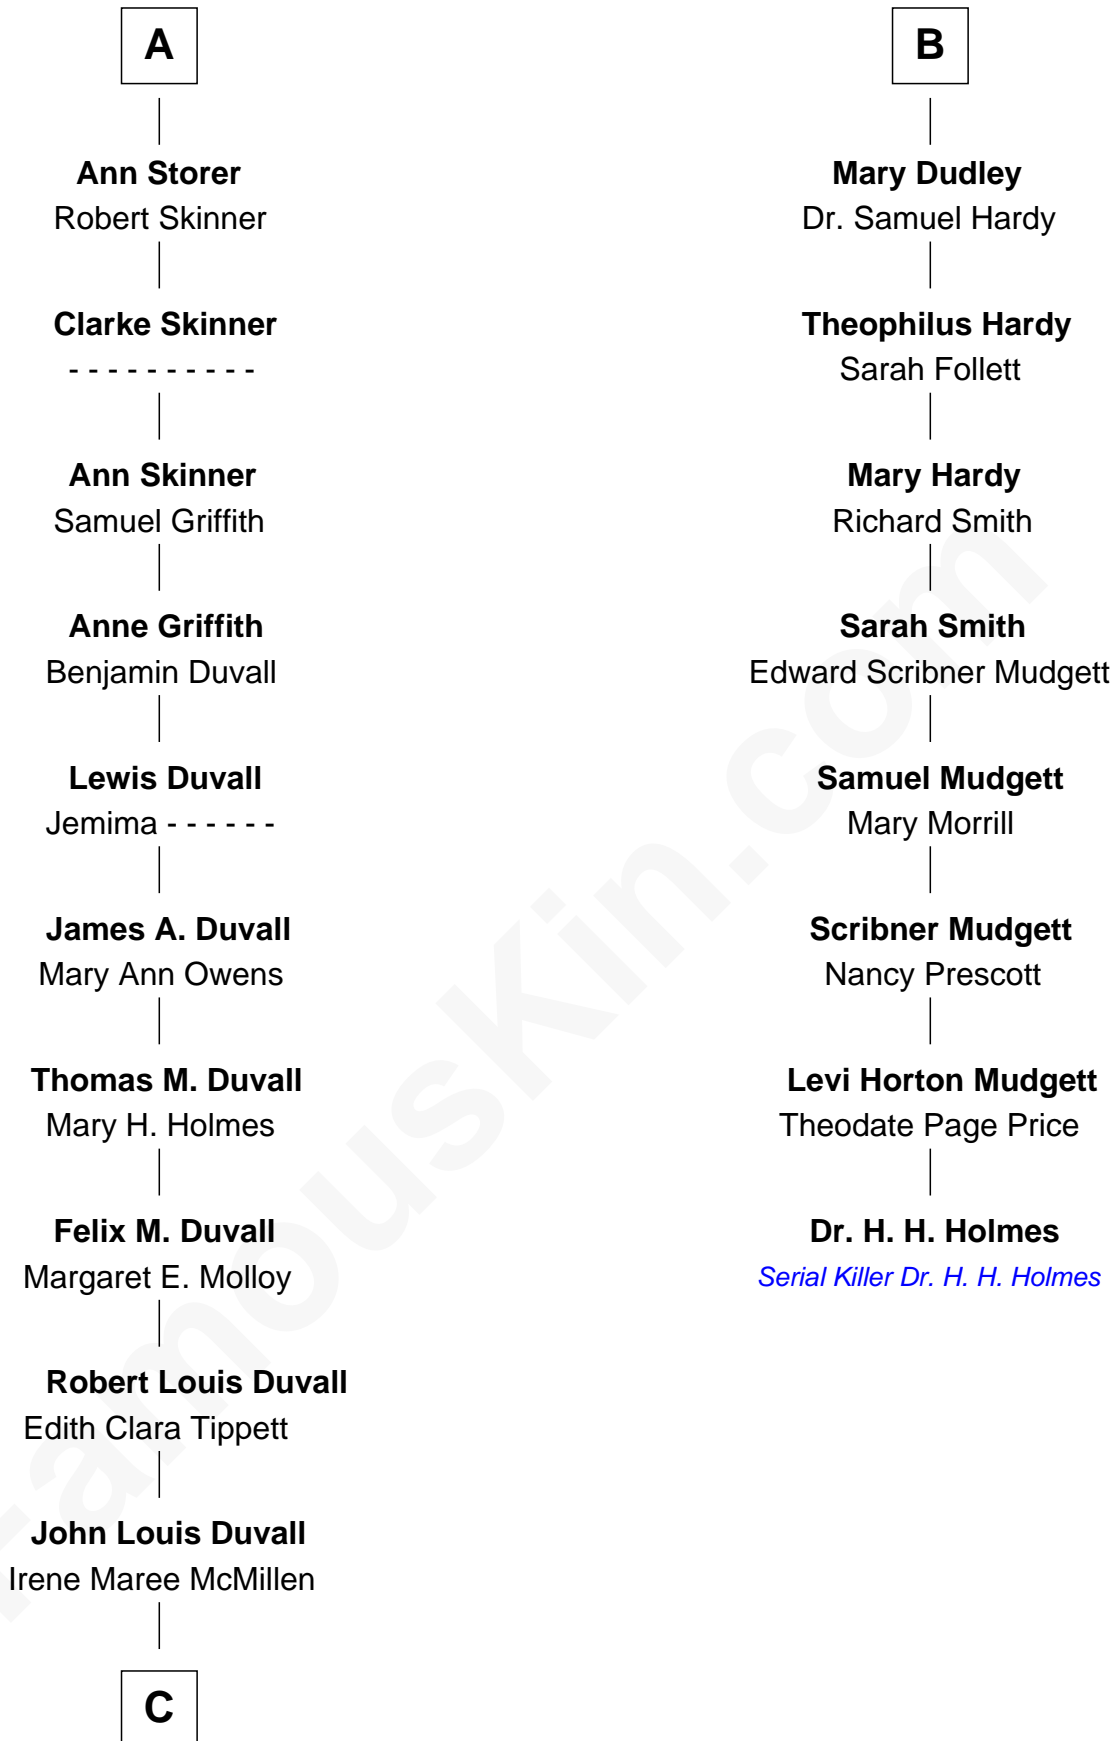

FamousKin.com

Relationship Chart of

John Dye

TV and Movie Actor - "Touched by an Angel"

14th cousin 4 times removed of

Dr. H. H. Holmes

Serial Killer aka "Devil in the White City"

C