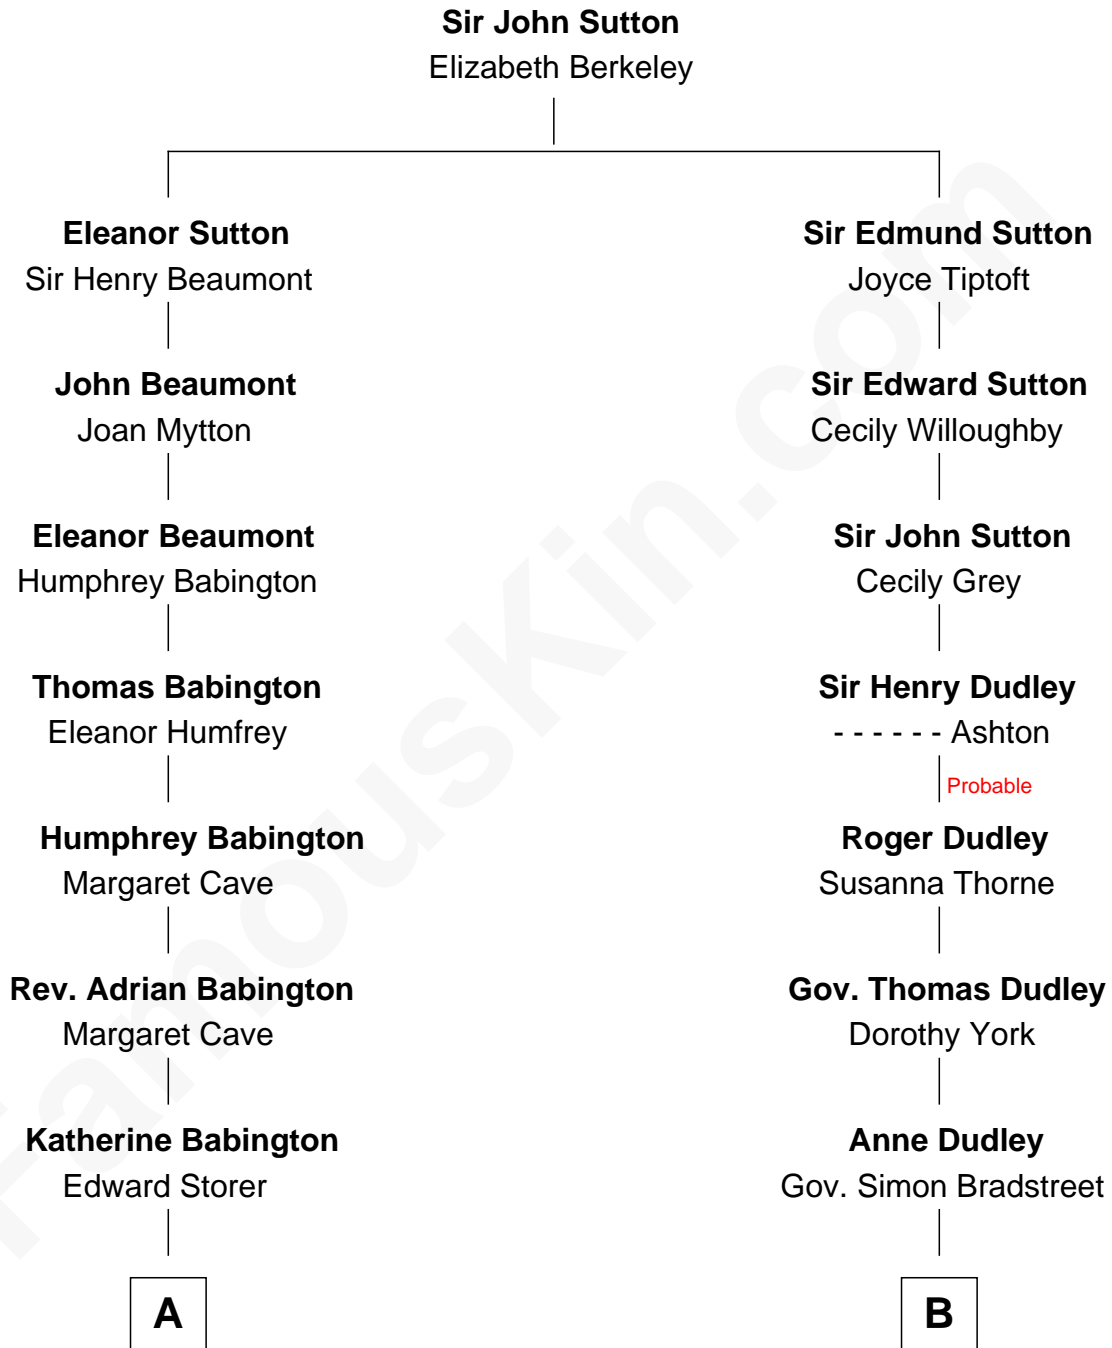

FamousKin.com

Relationship Chart of

John Dye

TV and Movie Actor - "Touched by an Angel"

13th cousin 5 times removed of

Seth Low

Mayor of New York City President of Columbia University

C