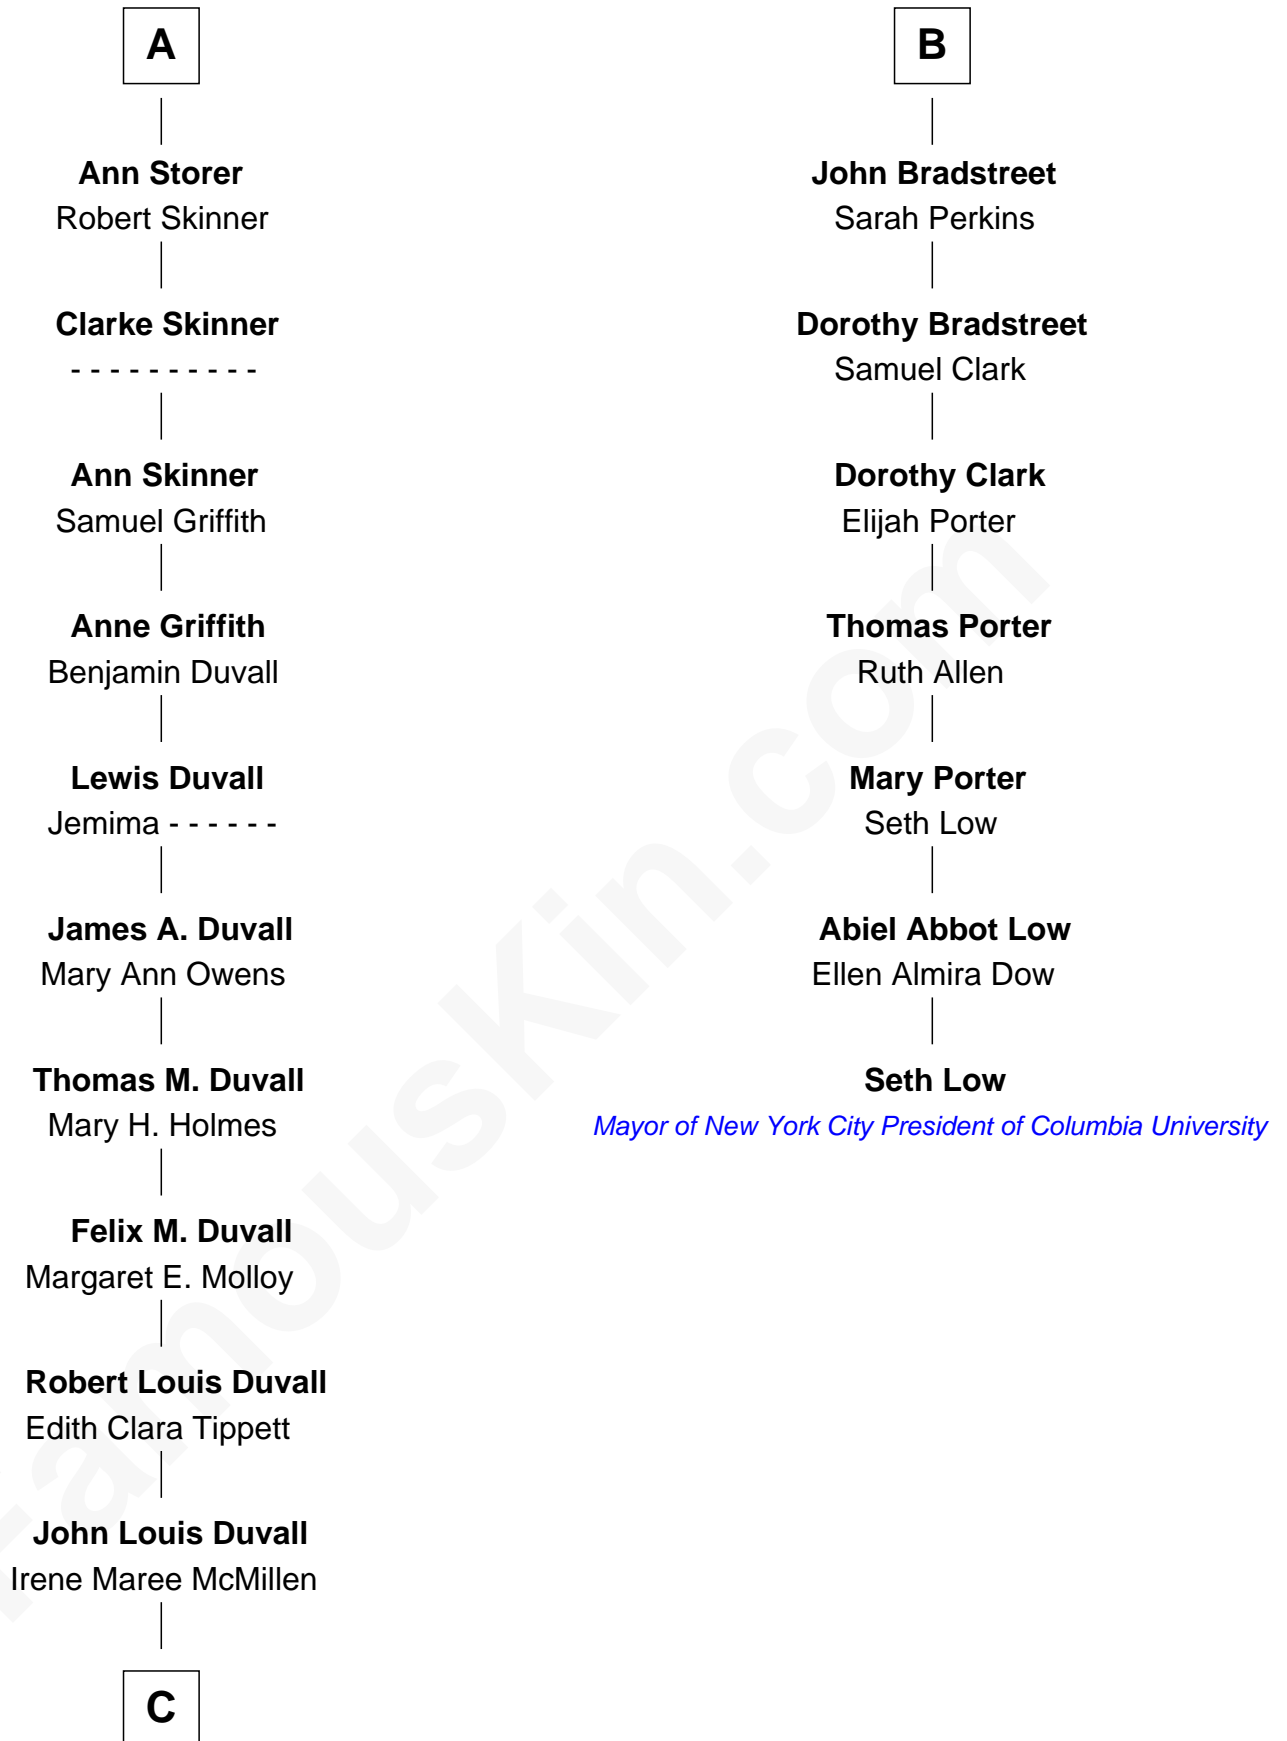

FamousKin.com

Relationship Chart of

John Dye

TV and Movie Actor - "Touched by an Angel"

13th cousin 5 times removed of

Seth Low

Mayor of New York City President of Columbia University

C