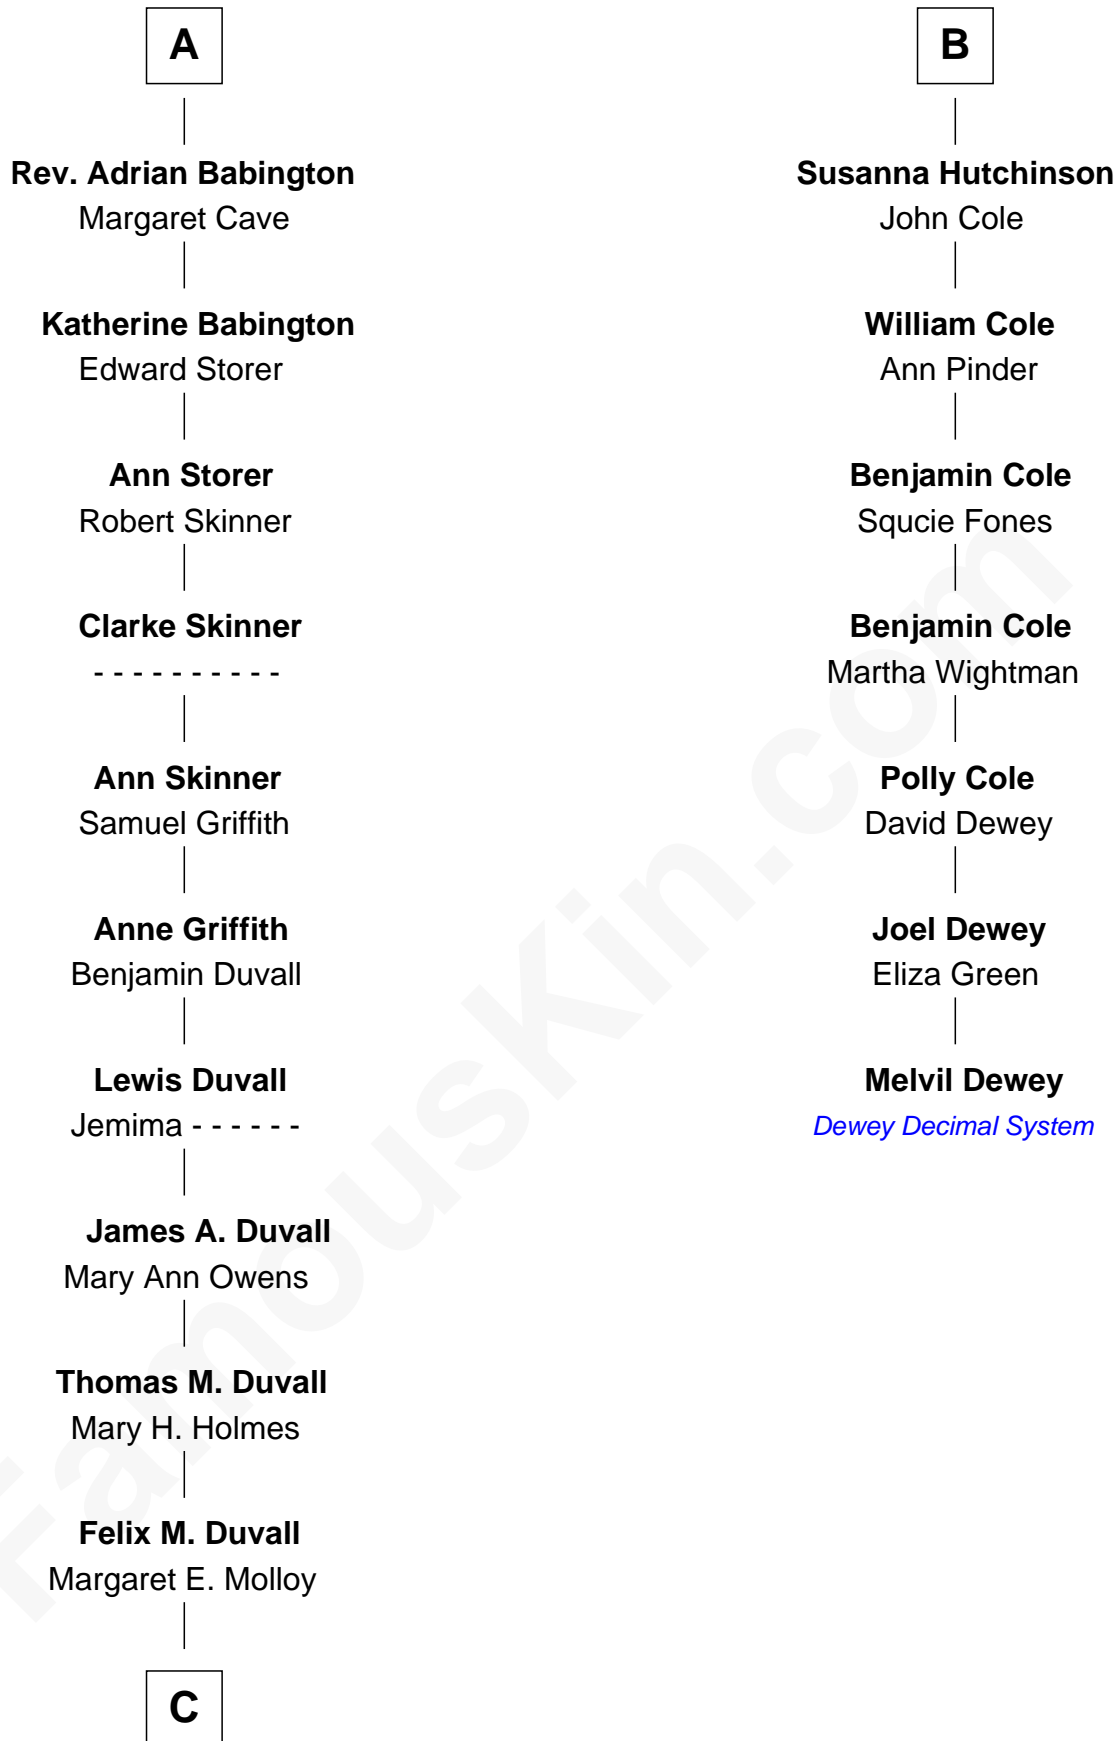

FamousKin.com

Relationship Chart of

John Dye

TV and Movie Actor - "Touched by an Angel"

13th cousin 7 times removed of

Melvil Dewey

Inventor of the Dewey Decimal System

Sir Walter Blount

Sancha de Ayala

C

—
Robert Louis Duvall

Edith Clara Tippet

—
John Louis Duvall

Irene Maree McMillen

—
Lynn Maree Duvall

Jim C. Dye