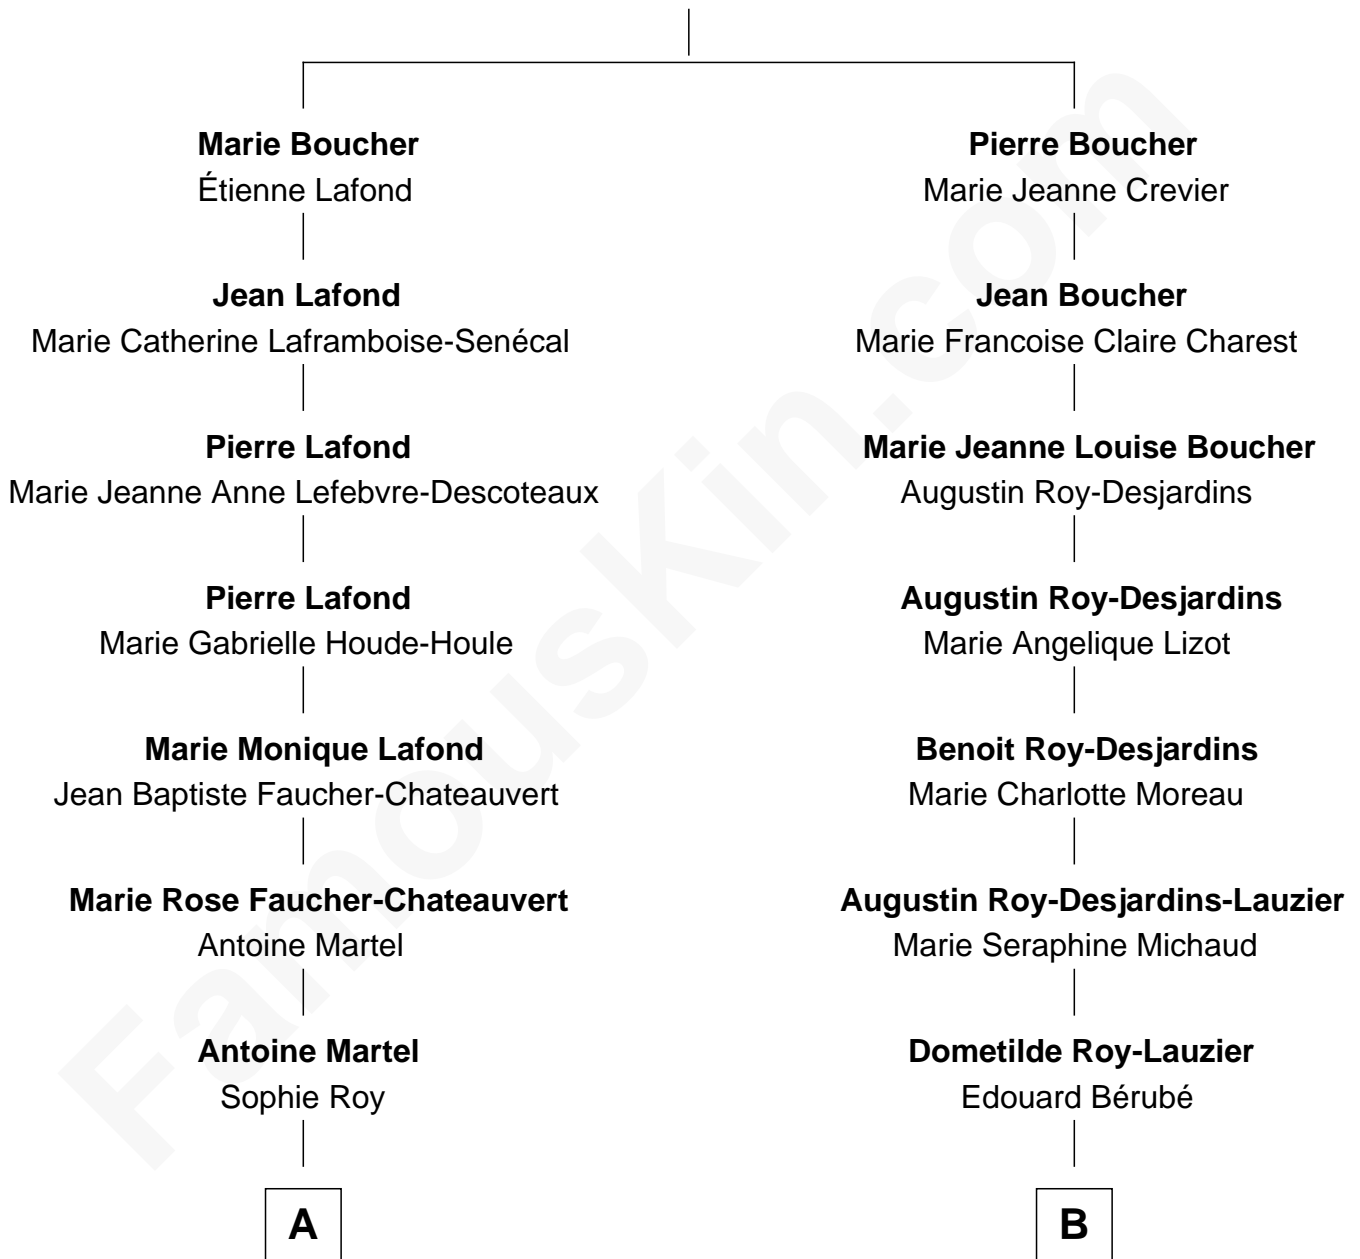

# FamousKin.com Relationship Chart of

**John Dye**

*TV and Movie Actor - "Touched by an Angel"*

11th cousin of

**Nathan Fillion**

*TV and Movie Actor*

**Gaspard Boucher**

Nicole Lemaire

**A**

**Mary Martel**  
John M. Tippett

**Edith Clara Tippett**  
Robert Louis Duvall

**John Louis Duvall**  
Irene Maree McMillen

**Lynn Maree Duvall**  
Jim C. Dye

**John Dye**  
*TV and Movie Actor*

**B**