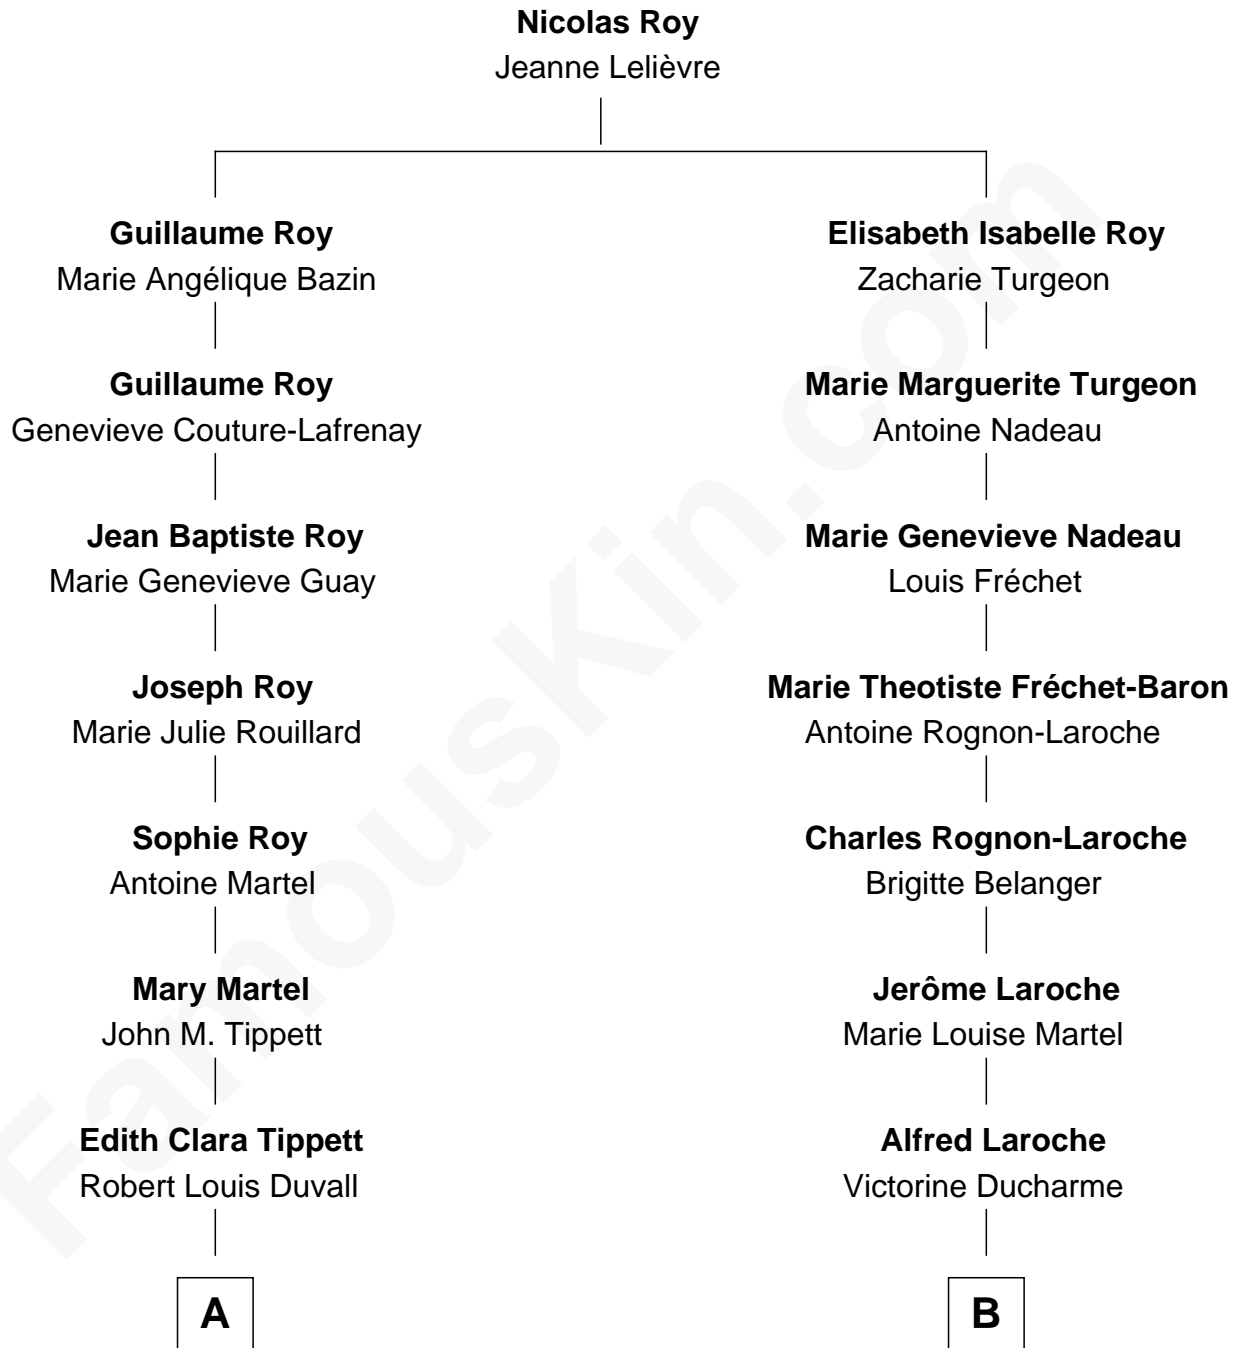

FamousKin.com

Relationship Chart of

John Dye

TV and Movie Actor - "Touched by an Angel"

9th cousin 1 time removed of

Nathan Fillion

TV and Movie Actor

A

John Louis Duvall
Irene Maree McMillen

Lynn Maree Duvall
Jim C. Dye

John Dye
TV and Movie Actor

B

Marie Eugenie Laroche
Napoléon Bérubé

Beatrice T. Bérubé
Omer Fillion

Robert Fillion
June Early

Nathan Fillion
TV and Movie Actor