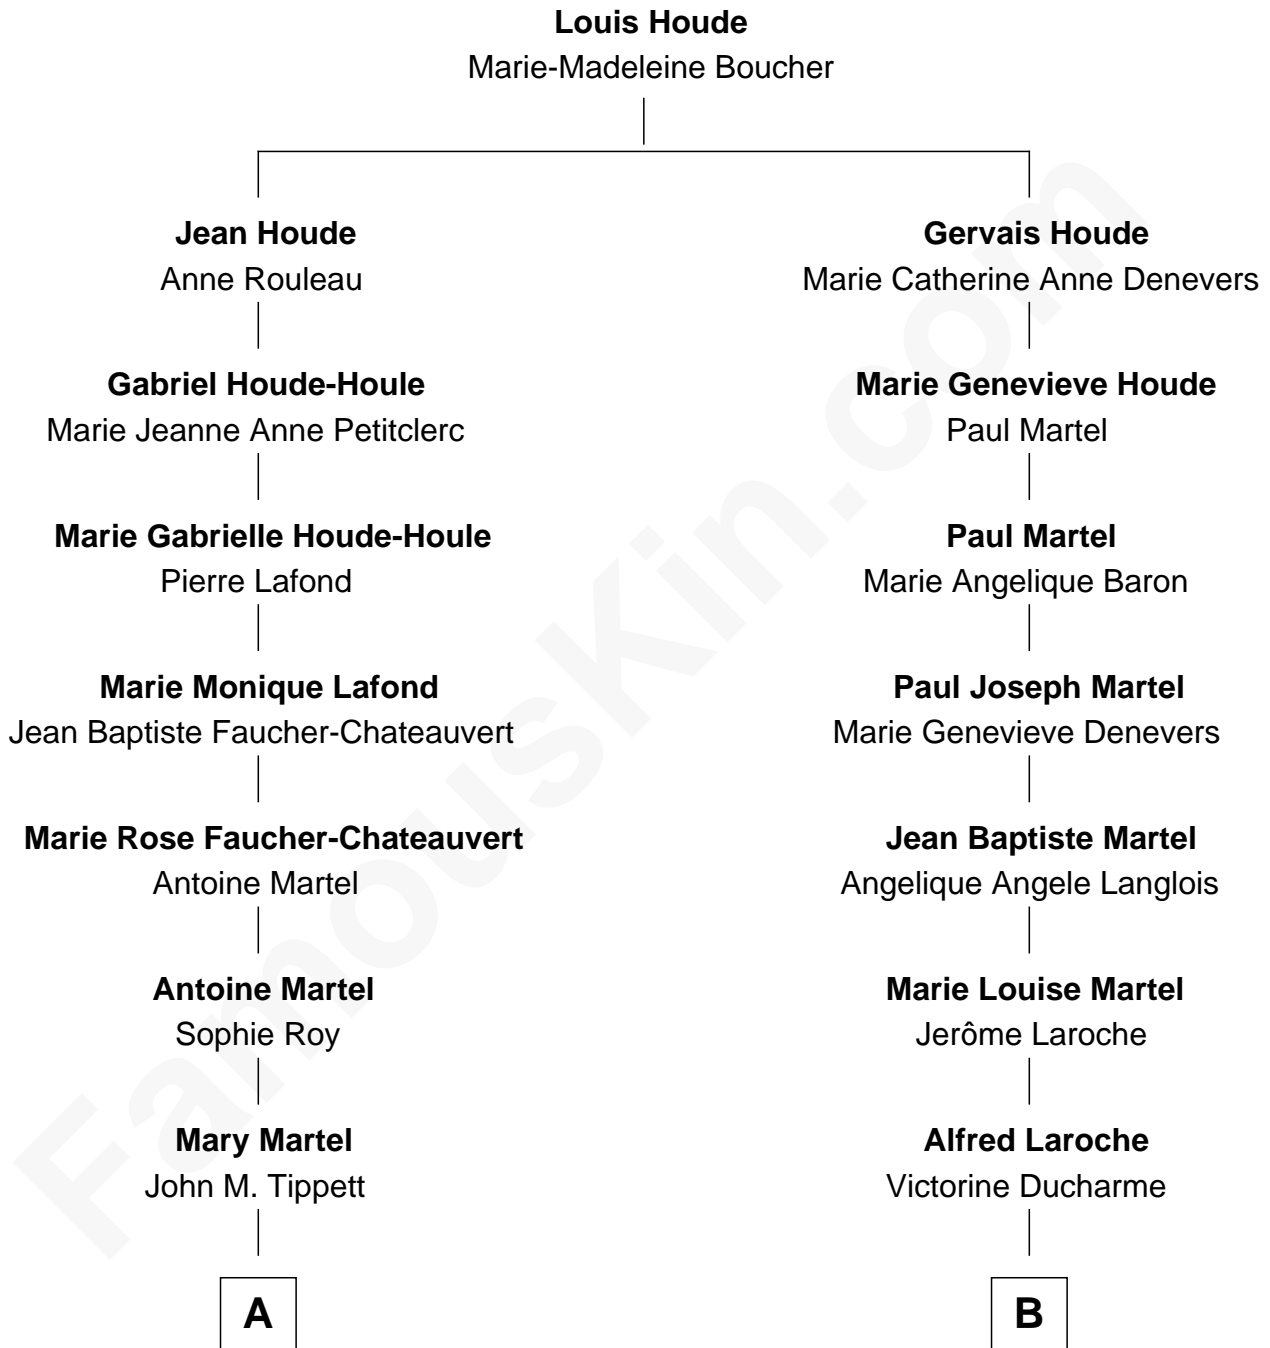

FamousKin.com Relationship Chart of

John Dye

TV and Movie Actor - "Touched by an Angel"

10th cousin of

Nathan Fillion

TV and Movie Actor

A

Edith Clara Tippet
Robert Louis Duvall

John Louis Duvall
Irene Maree McMillen

Lynn Maree Duvall
Jim C. Dye

John Dye
TV and Movie Actor

B

Marie Eugenie Laroche
Napoléon Bérubé

Beatrice T. Bérubé
Omer Fillion

Robert Fillion
June Early

Nathan Fillion
TV and Movie Actor