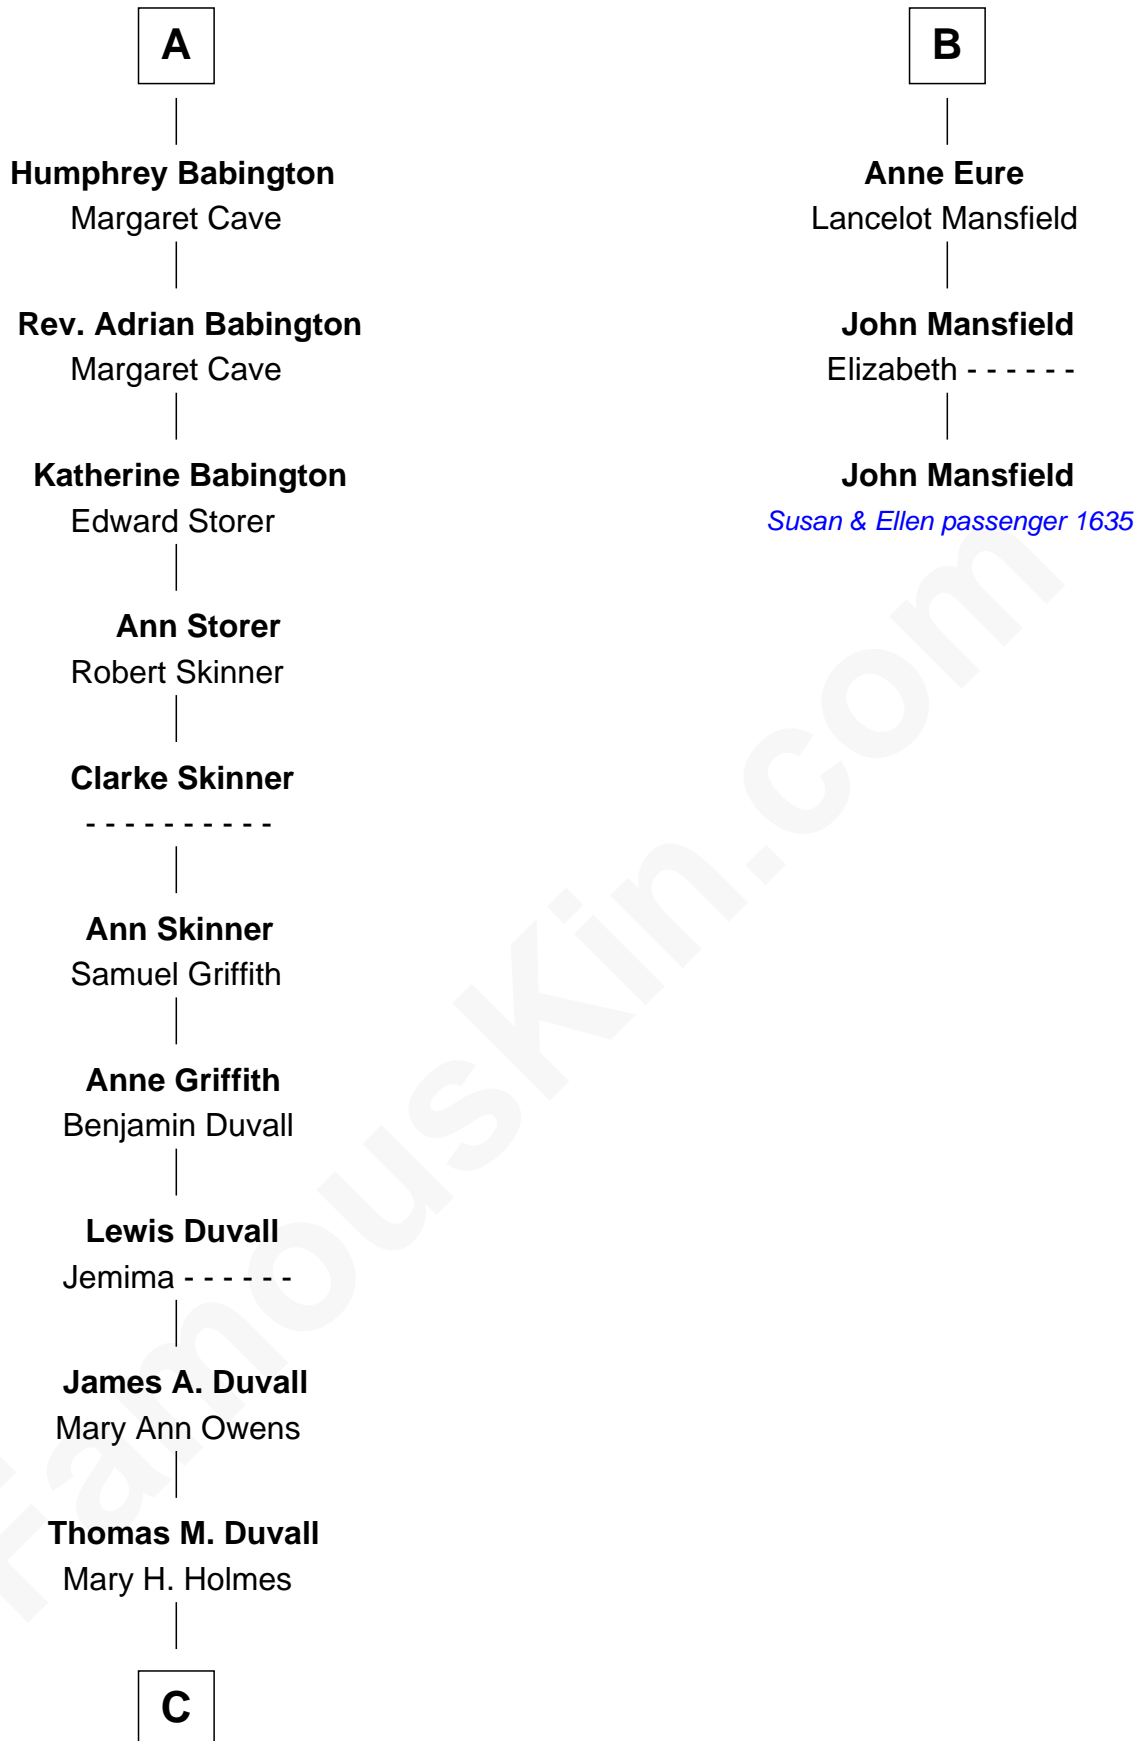

FamousKin.com

Relationship Chart of

John Dye

TV and Movie Actor - "Touched by an Angel"

9th cousin 12 times removed of

John Mansfield

(c1601 - 1674) Susan & Ellen passenger 1635

Sir Philip le Despencer

Sir Ralph Eure

Muriel Hastings

Sir William Eure

Elizabeth Willoughby

Sir Ralph Eure

Margery Bowes

B

C