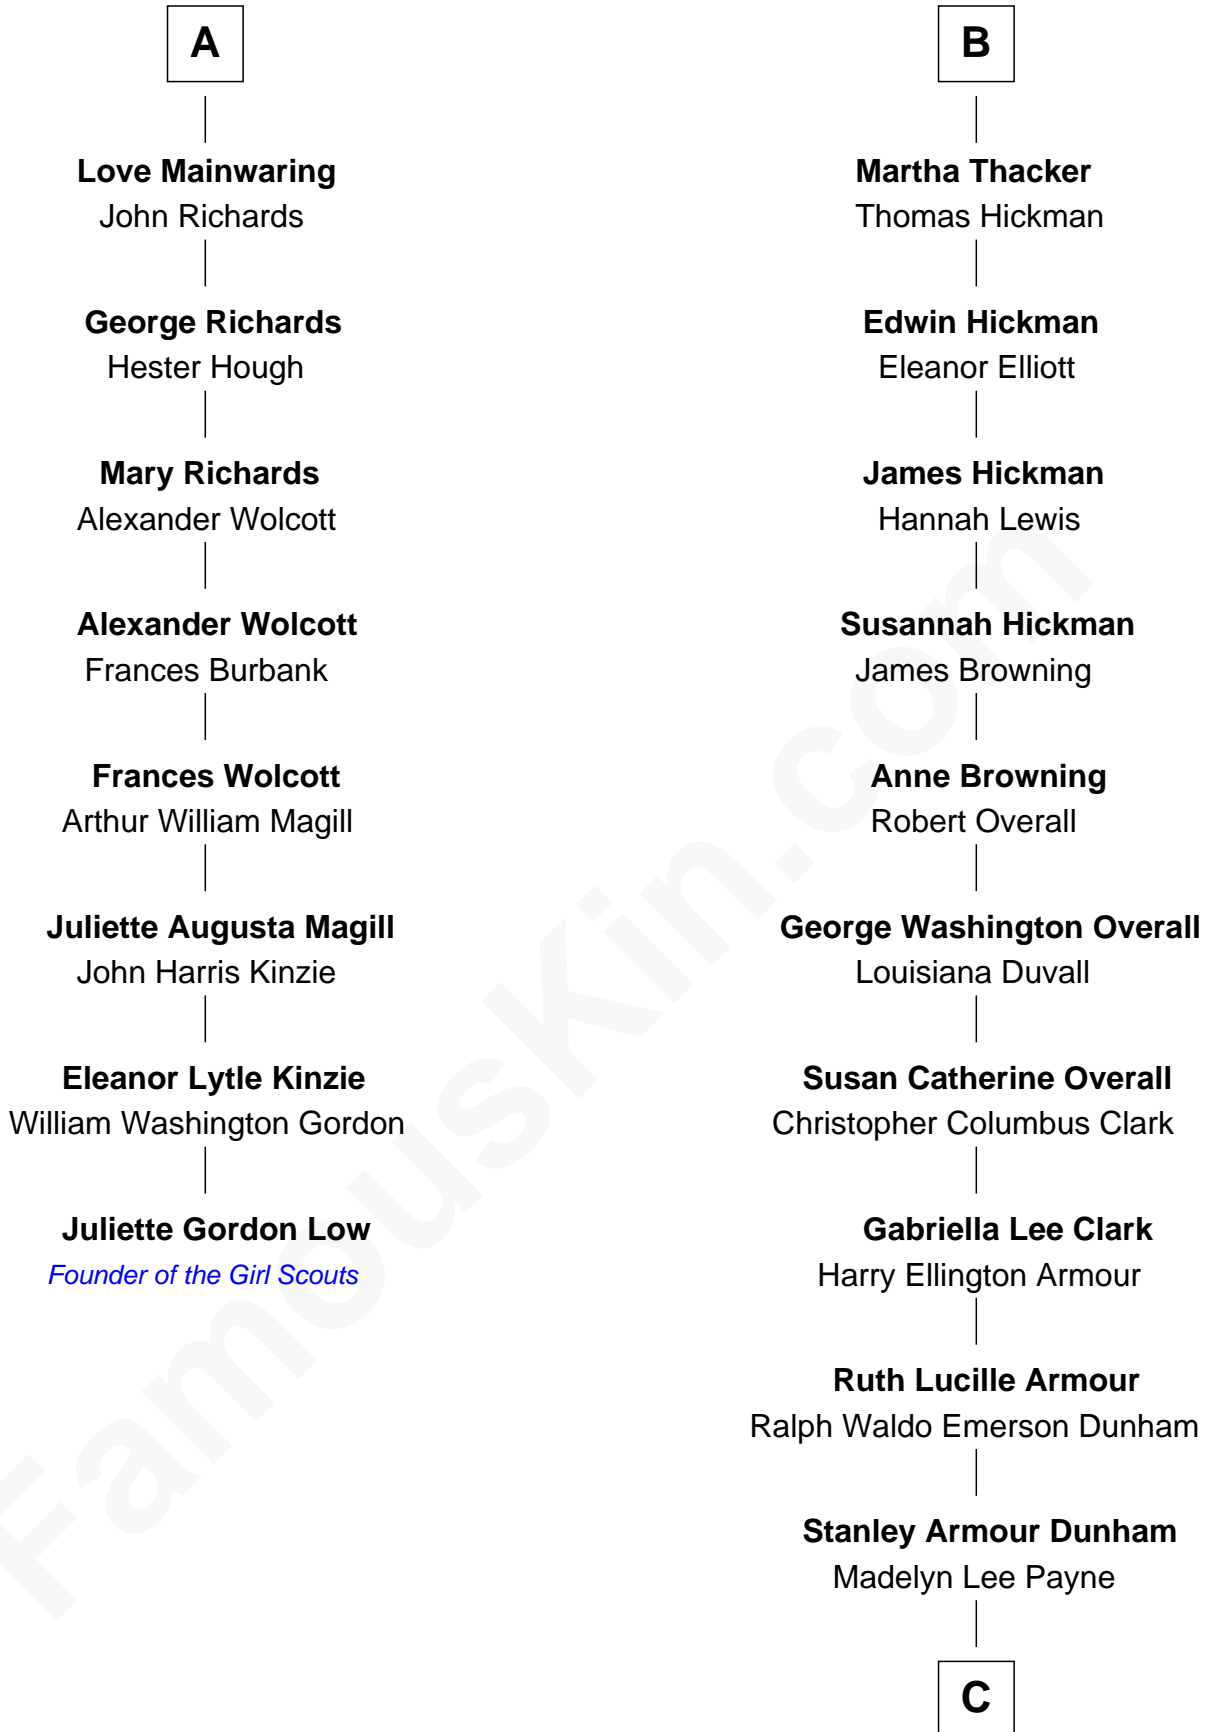

# FamousKin.com Relationship Chart of

**Juliette Gordon Low**  
*Founder of the Girl Scouts*

14th cousin 4 times removed of

**Barack Obama**  
*44th U.S. President*

**Sir John Savage**  
Katherine Stanley

**Margaret Savage**  
Sir Edmund Trafford

**Dulcia Savage**  
Sir Henry Bold

**Margery Trafford**  
Sir Thomas Gerard

**Maud Bold**  
Thomas Gerard

**Sir Thomas Gerard**  
Jane Legh

**Jennet Gerard**  
Richard Eltonhead

**Catherine Gerard**  
William Torbock

**William Eltonhead**  
Anne Bowers

**Margaret Torbock**  
Oliver Mainwaring

**Richard Eltonhead**  
Anne Sutton

**Oliver Mainwaring**  
Prudence Ashe

**Martha Eltonhead**  
Edwin Conway

**Oliver Mainwaring**  
Hannah Raymond

**Eltonhead Conway**  
Henry Thacker

**A**

**B**

**C**

**Stanley Ann Dunham**  
Barack Hussein Obama

**Barack Obama**  
*44th U.S. President*

FamousKin.com