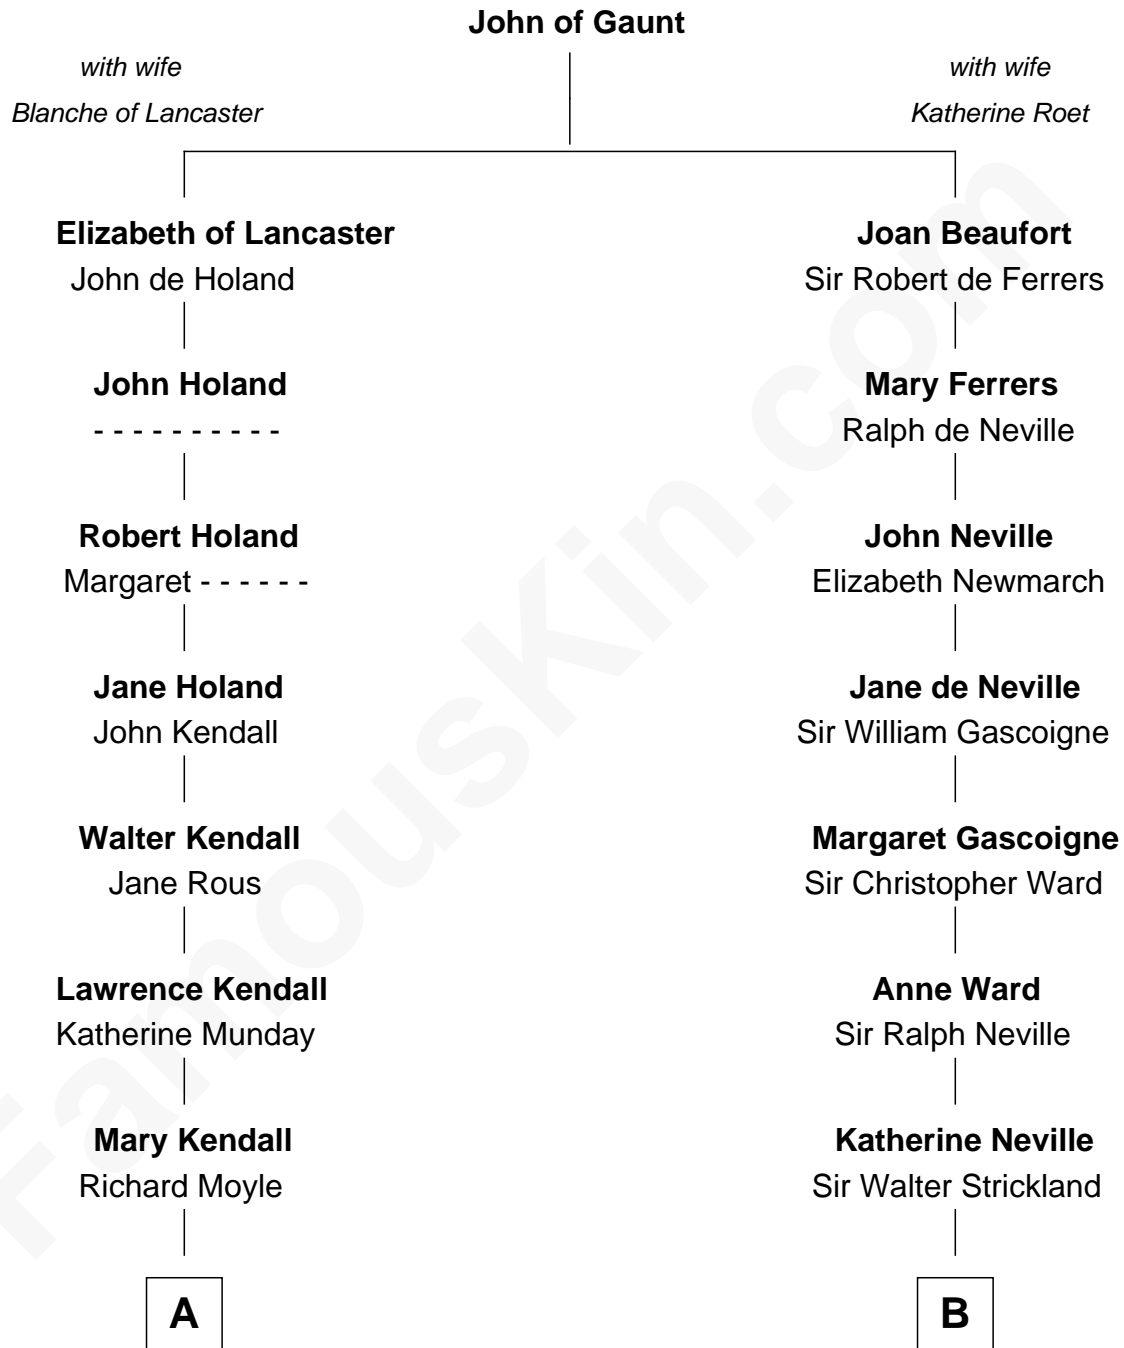

FamousKin.com
Relationship Chart of
Juliette Gordon Low
Founder of the Girl Scouts

17th cousin 4 times removed of

Mickey Rourke
Movie Actor

C

Hiram Wilson Carleton

Charlotte M. Fellows

Joseph Clinton Carleton

Maud Alice Fitts

Hazel May Carleton

Leonard Ernest Cameron

Annette Elizabeth Cameron

Philip Andrew Rourke

Mickey Rourke

Movie Actor