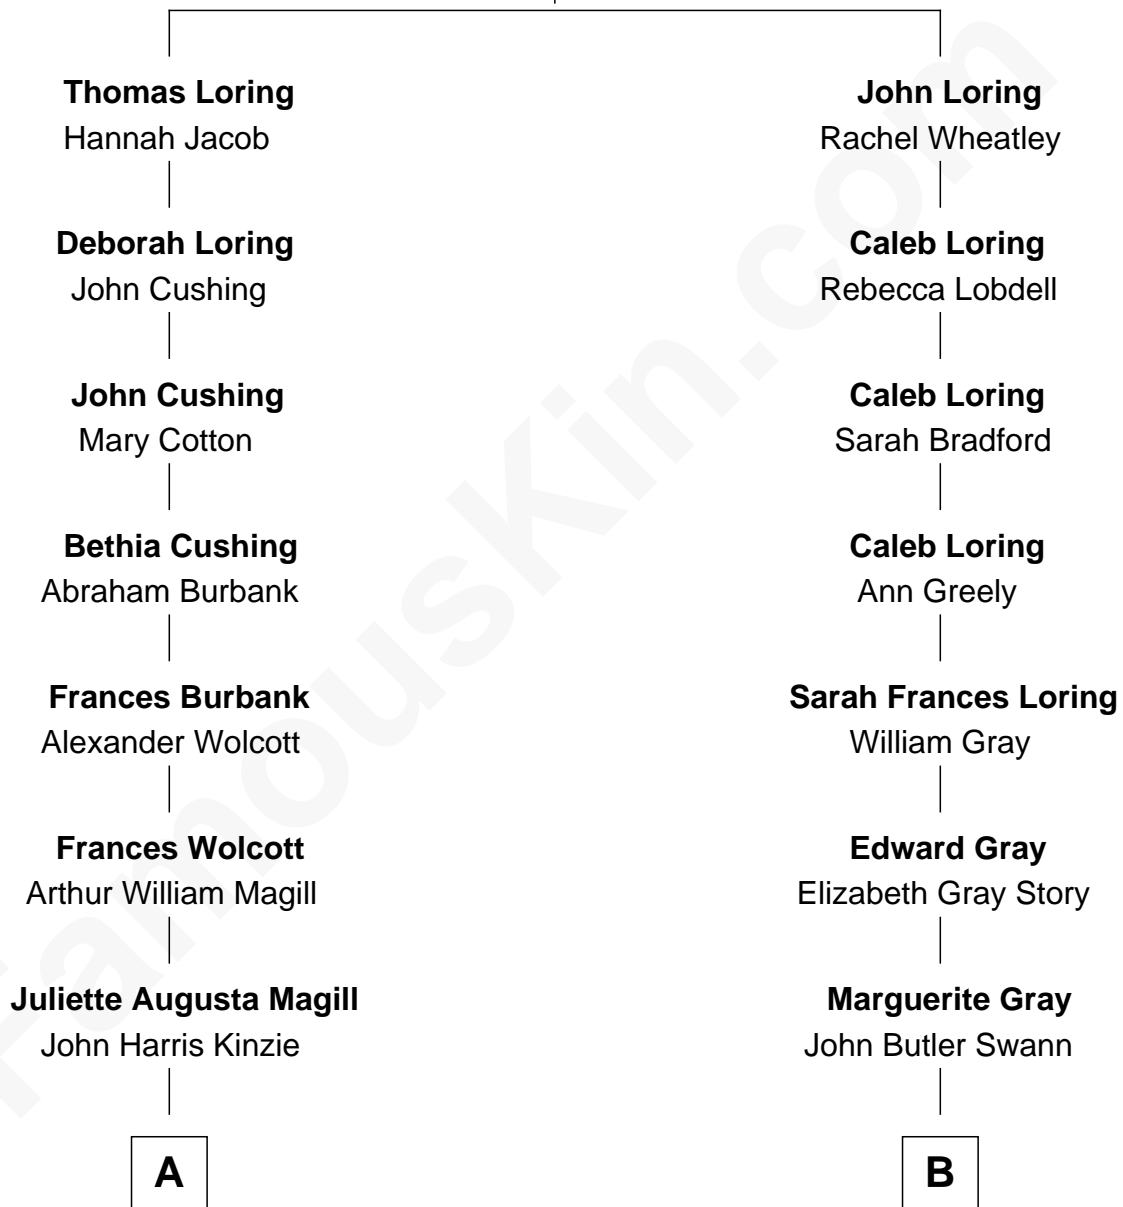

FamousKin.com Relationship Chart of

Juliette Gordon Low
Founder of the Girl Scouts

8th cousin of

Story Musgrave
NASA Astronaut

Thomas Loring
Jane Newton

A

Eleanor Lytle Kinzie
William Washington Gordon

Juliette Gordon Low
Founder of the Girl Scouts

B

Marguerite Swann
Percy Musgrave

Story Musgrave
NASA Astronaut

FamousKin.com