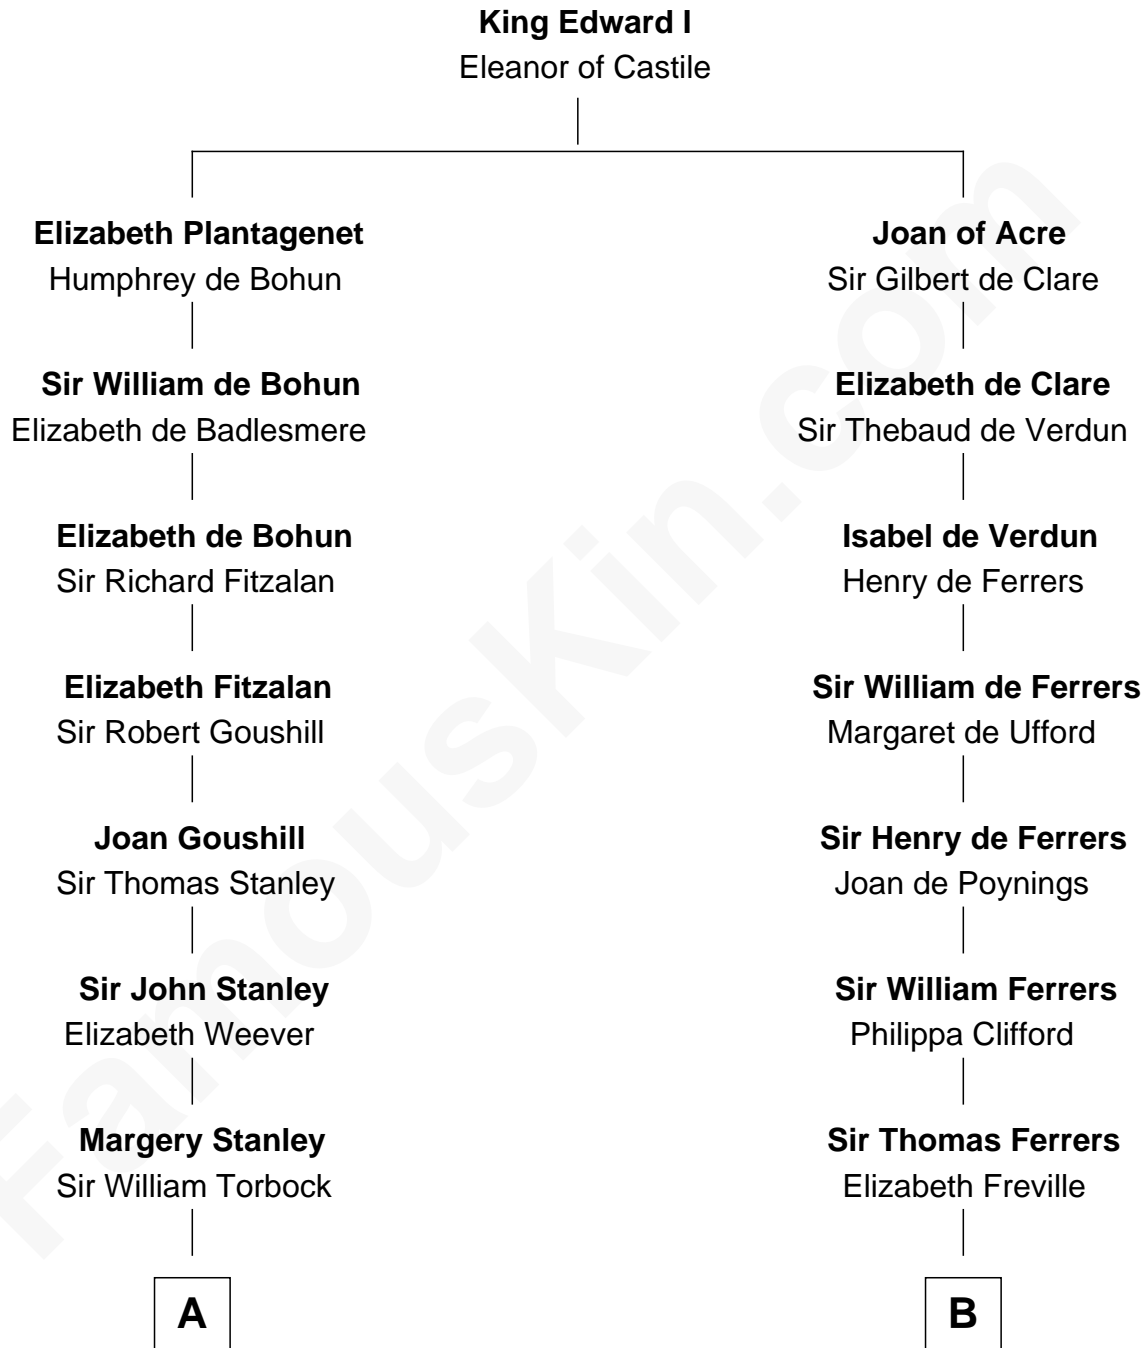

FamousKin.com Relationship Chart of

Juliette Gordon Low
Founder of the Girl Scouts

19th cousin of

Susan B. Anthony
Women's Rights Advocate

C

Juliette Augusta Magill

John Harris Kinzie

Eleanor Lytle Kinzie

William Washington Gordon

Juliette Gordon Low

Founder of the Girl Scouts

D

Humphrey Anthony

Hannah Lapham

Daniel Anthony

Lucy Read