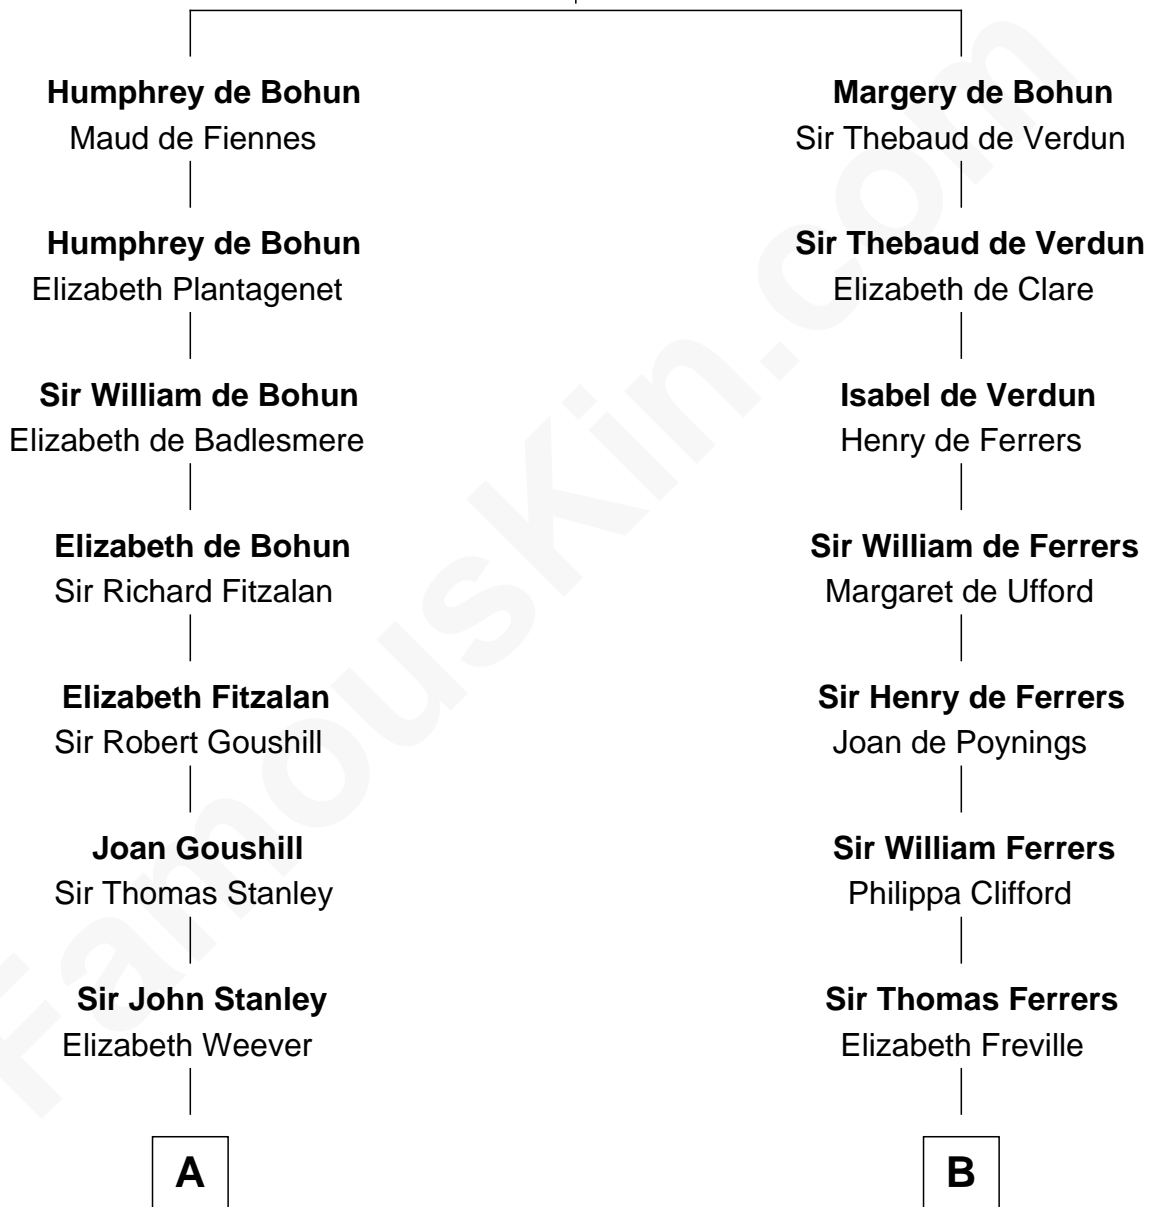

# FamousKin.com Relationship Chart of

**Juliette Gordon Low**  
*Founder of the Girl Scouts*

19th cousin 1 time removed of

**Susan B. Anthony**  
*Women's Rights Advocate*

**Sir Humphrey de Bohun**  
Eleanor de Braiose

**C**

**Frances Wolcott**  
Arthur William Magill

**Juliette Augusta Magill**  
John Harris Kinzie

**Eleanor Lytle Kinzie**  
William Washington Gordon

**Juliette Gordon Low**  
*Founder of the Girl Scouts*

**D**

**Humphrey Anthony**  
Hannah Lapham

**Daniel Anthony**  
Lucy Read

**Susan B. Anthony**  
*Women's Rights Advocate*

FamousKin.com