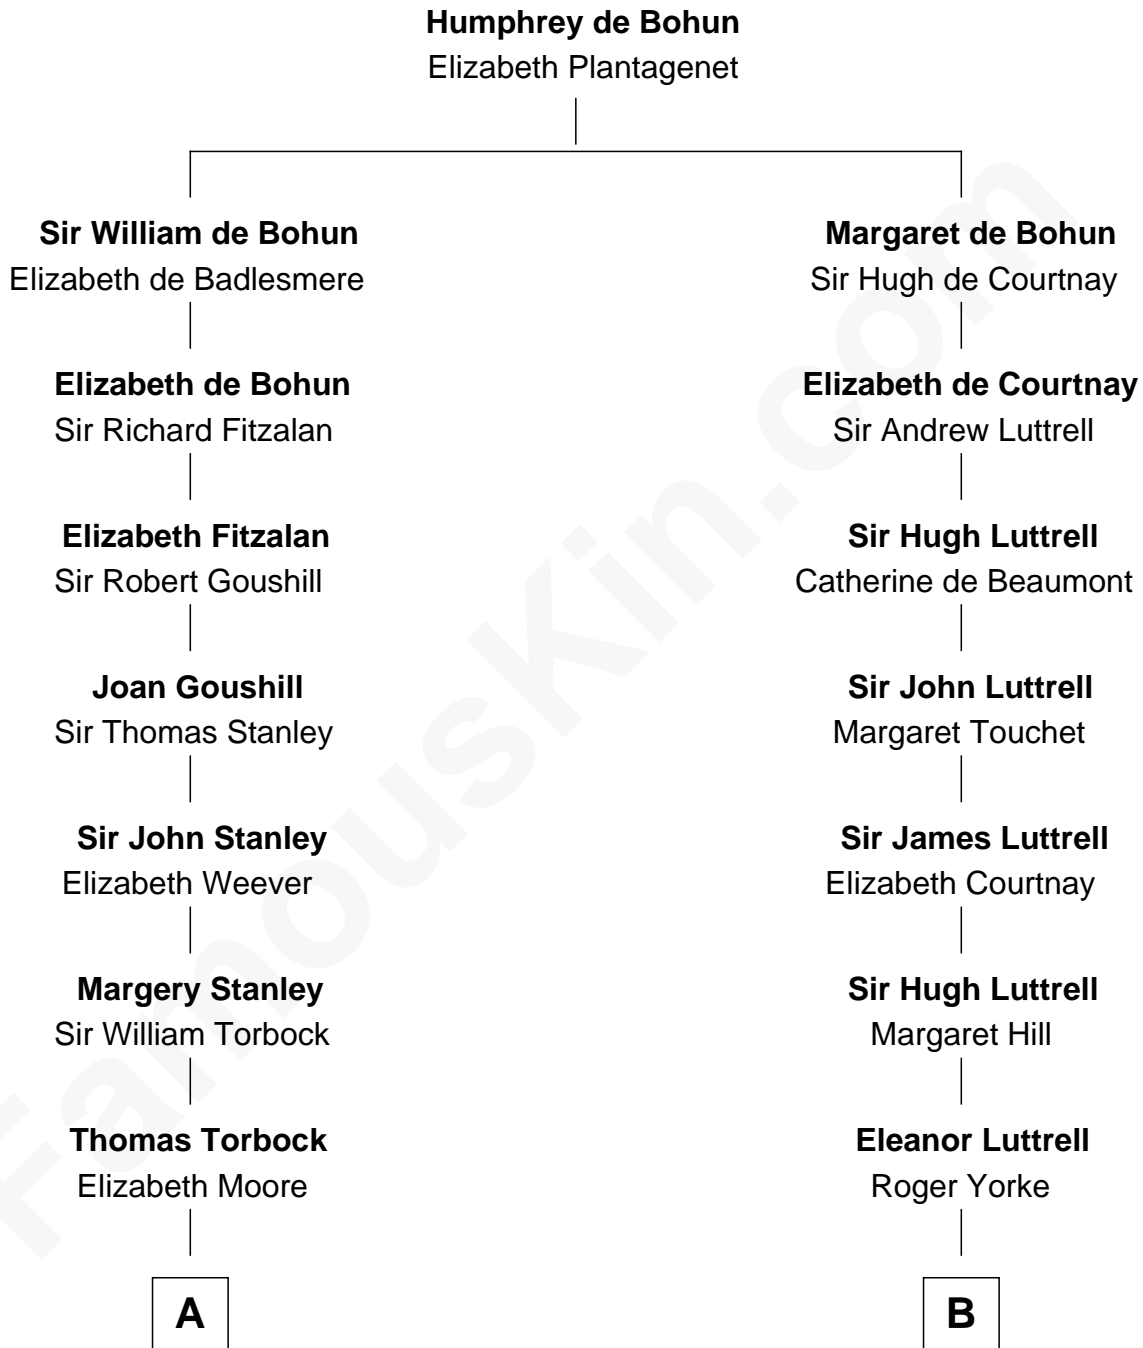

FamousKin.com
Relationship Chart of
Juliette Gordon Low
Founder of the Girl Scouts

18th cousin 2 times removed of

Dick Cheney
46th U.S. Vice-President

C

Eleanor Lytle Kinzie
William Washington Gordon

Juliette Gordon Low
Founder of the Girl Scouts

D

Samuel Fletcher Cheney
Ella A. Phillips

Thomas Herbert Cheney
Margaret E. Tyler

Richard Herbert Cheney
Marge Lorraine Dickey

Dick Cheney
46th U.S. Vice-President

FamousKin.com