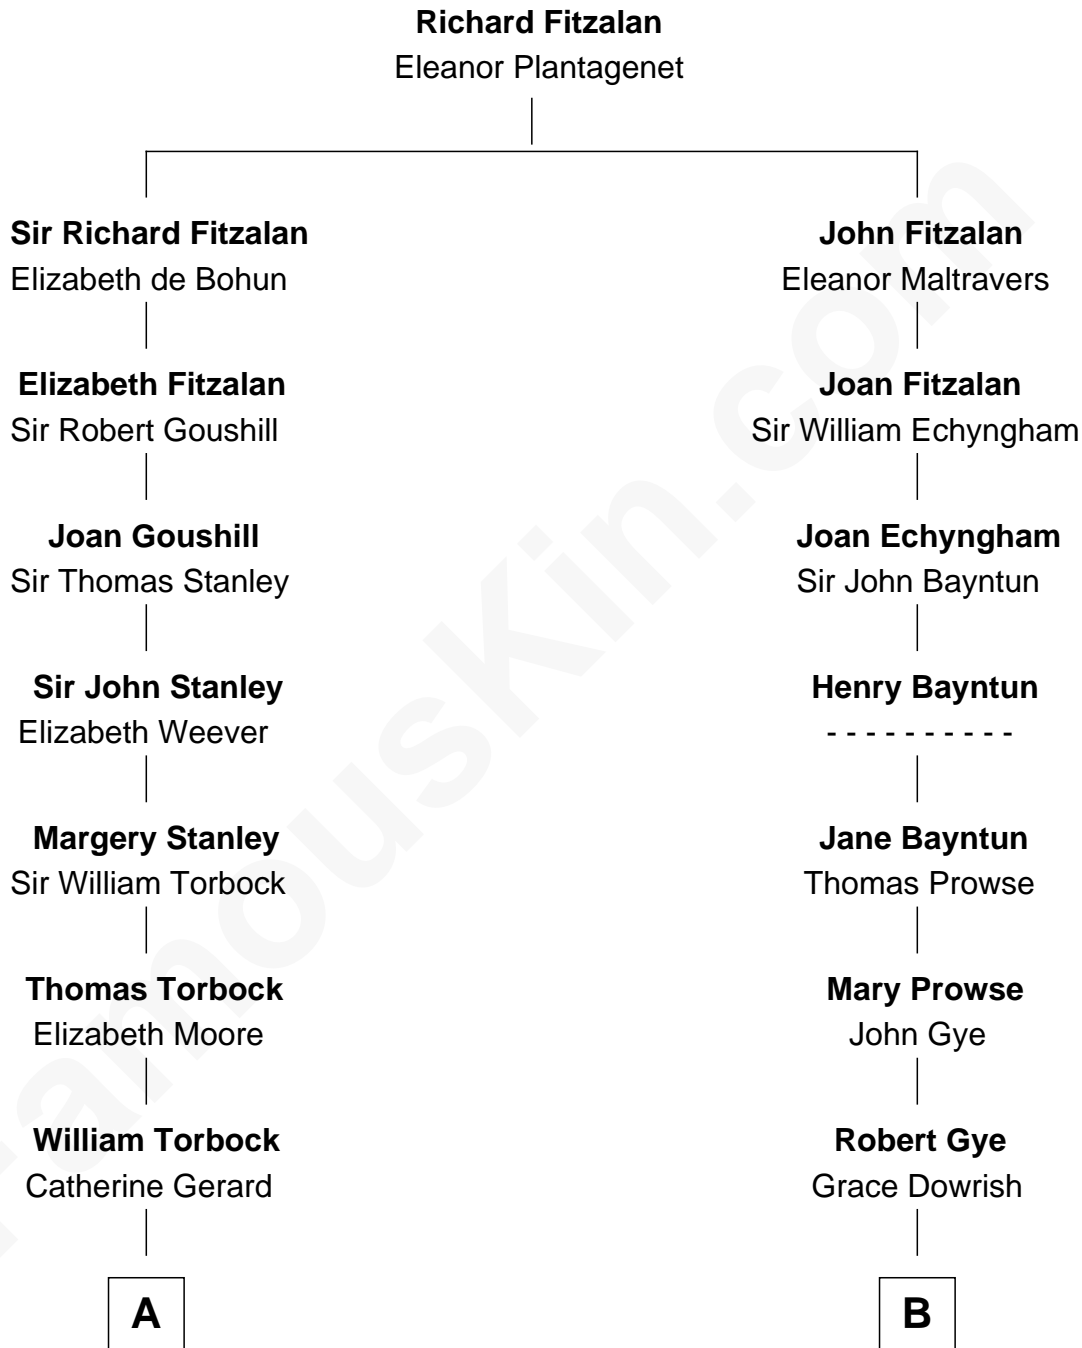

FamousKin.com Relationship Chart of

Juliette Gordon Low
Founder of the Girl Scouts

17th cousin 3 times removed of

Michael Strahan
NFL Player and TV Personality

C

Creola Mead

Jado D. Traylor

James Curtis Traylor

Caroline McCarter

Louise Traylor

Gene Willie Strahan

Michael Strahan

NFL Player and TV Personality

FamousKin.com