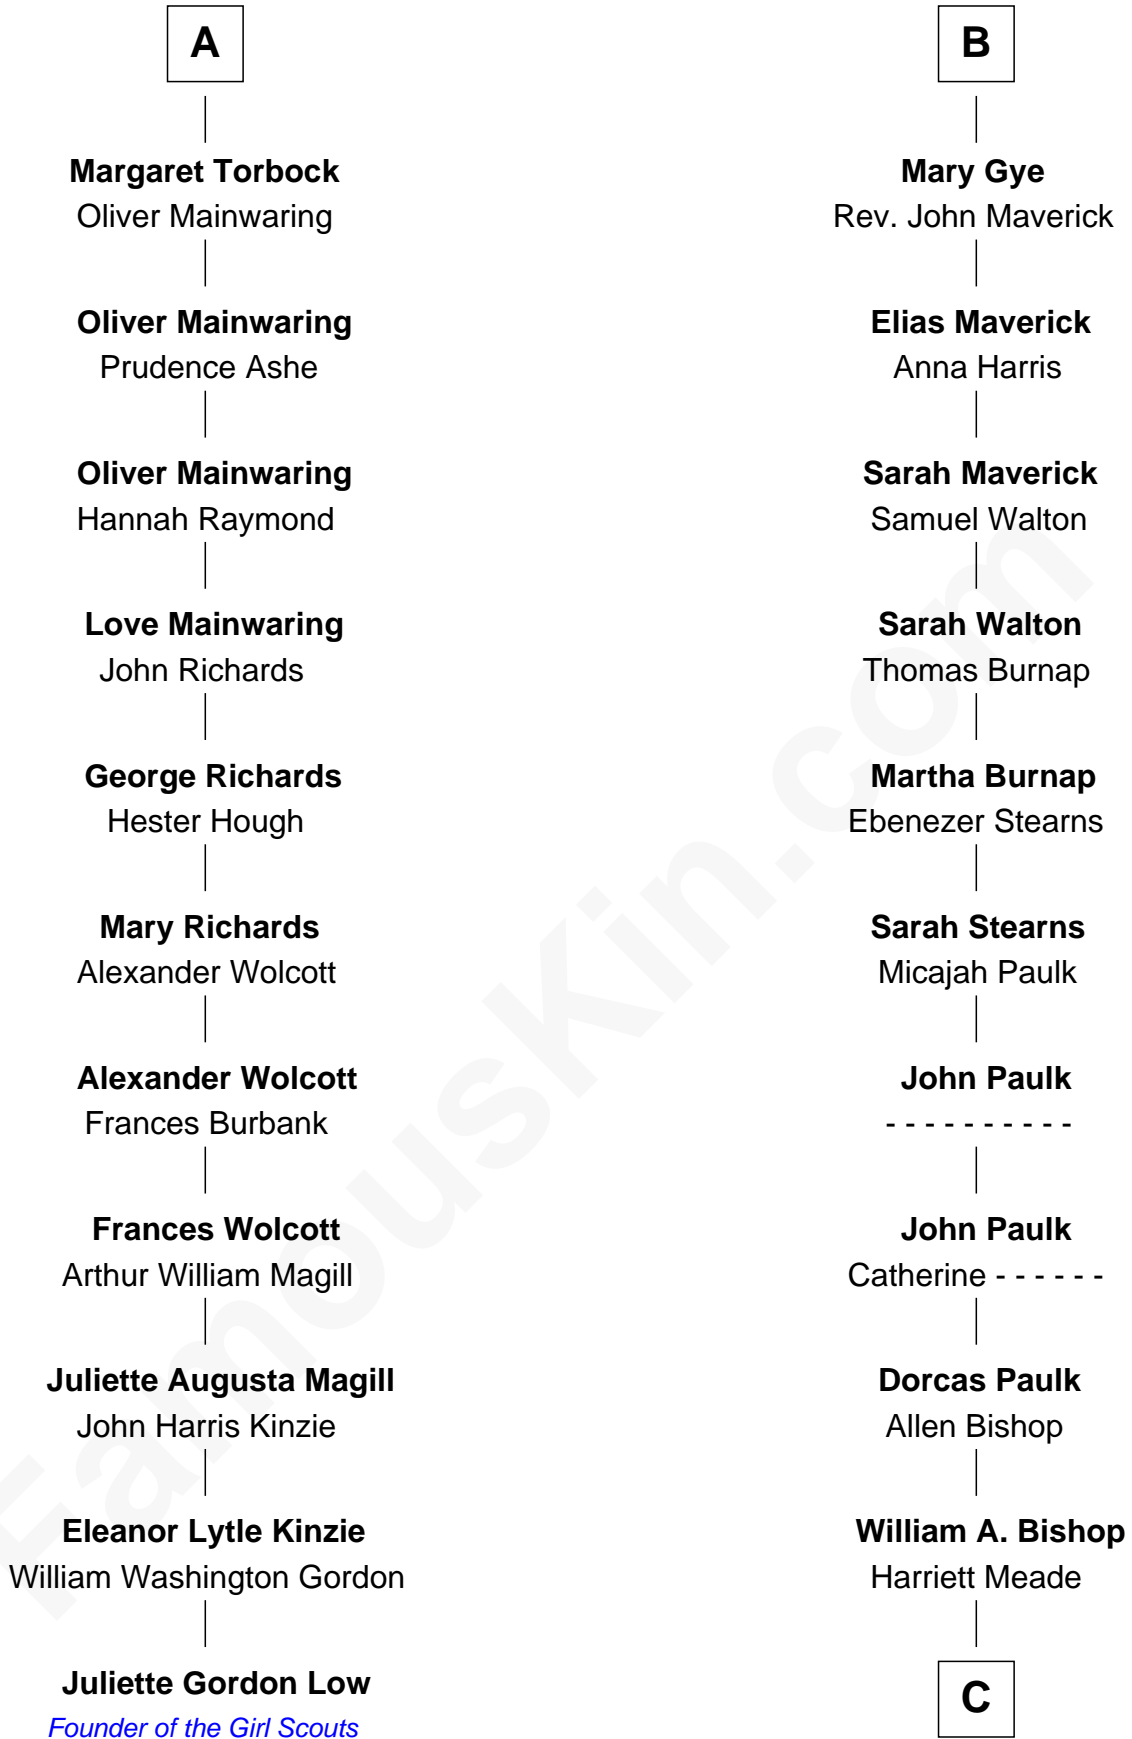

FamousKin.com Relationship Chart of

Juliette Gordon Low
Founder of the Girl Scouts

17th cousin 3 times removed of

Michael Strahan
NFL Player and TV Personality

C

Creola Mead

Jado D. Traylor

James Curtis Traylor

Caroline McCarter

Louise Traylor

Gene Willie Strahan

Michael Strahan

NFL Player and TV Personality

FamousKin.com