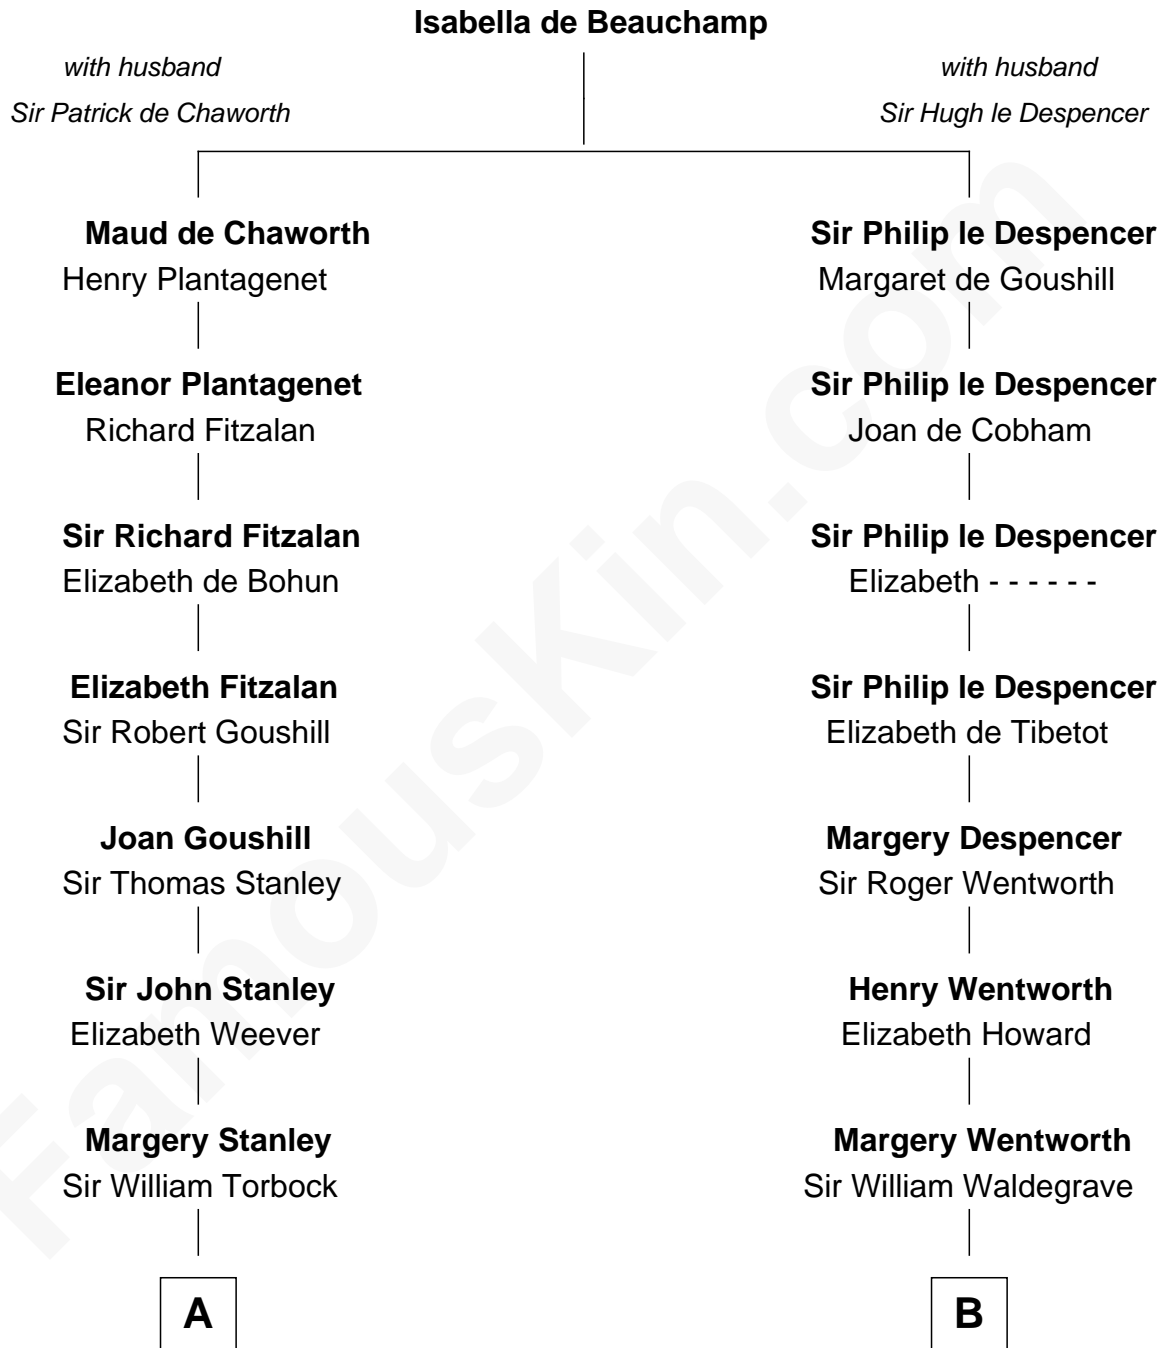

FamousKin.com Relationship Chart of

Juliette Gordon Low
Founder of the Girl Scouts

19th cousin 1 time removed of

Walt Disney

Co-Founder of The Walt Disney Company

C

Juliette Augusta Magill

John Harris Kinzie

Eleanor Lytle Kinzie

William Washington Gordon

Juliette Gordon Low

Founder of the Girl Scouts

D

Eber Call

Violette Lawrence

Charles Call