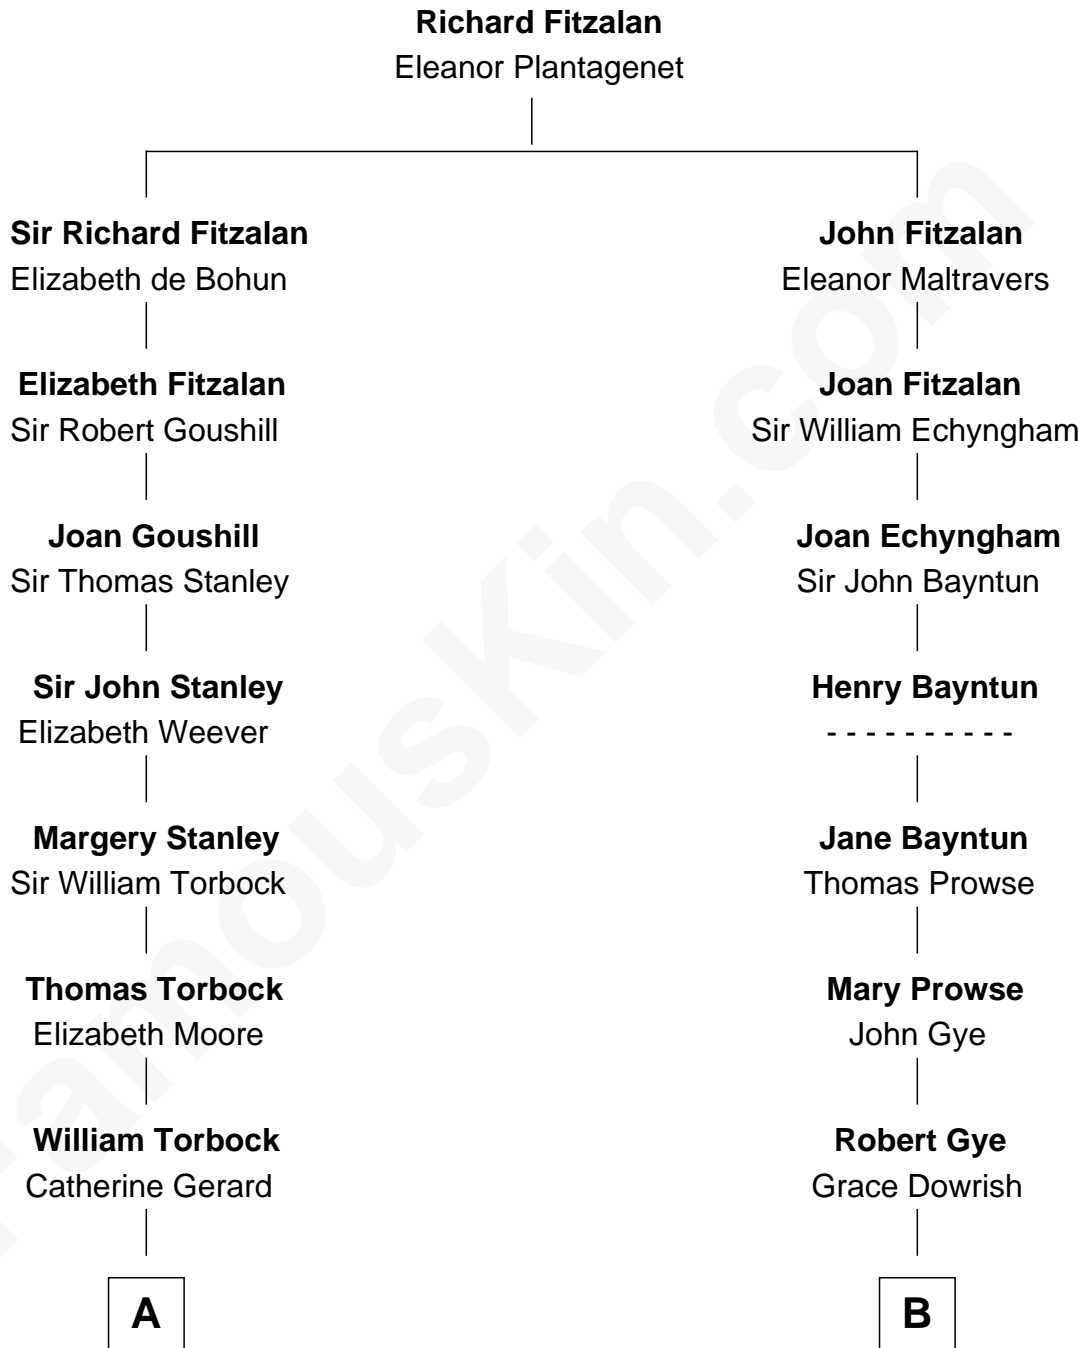

FamousKin.com
Relationship Chart of
Juliette Gordon Low
Founder of the Girl Scouts

17th cousin 2 times removed of

Paul Giamatti
TV and Movie Actor

C

Mary Claybaugh Walton
Valentine John Giamatti

Angelo Bartlett Giamatti
Toni Marilyn Smith