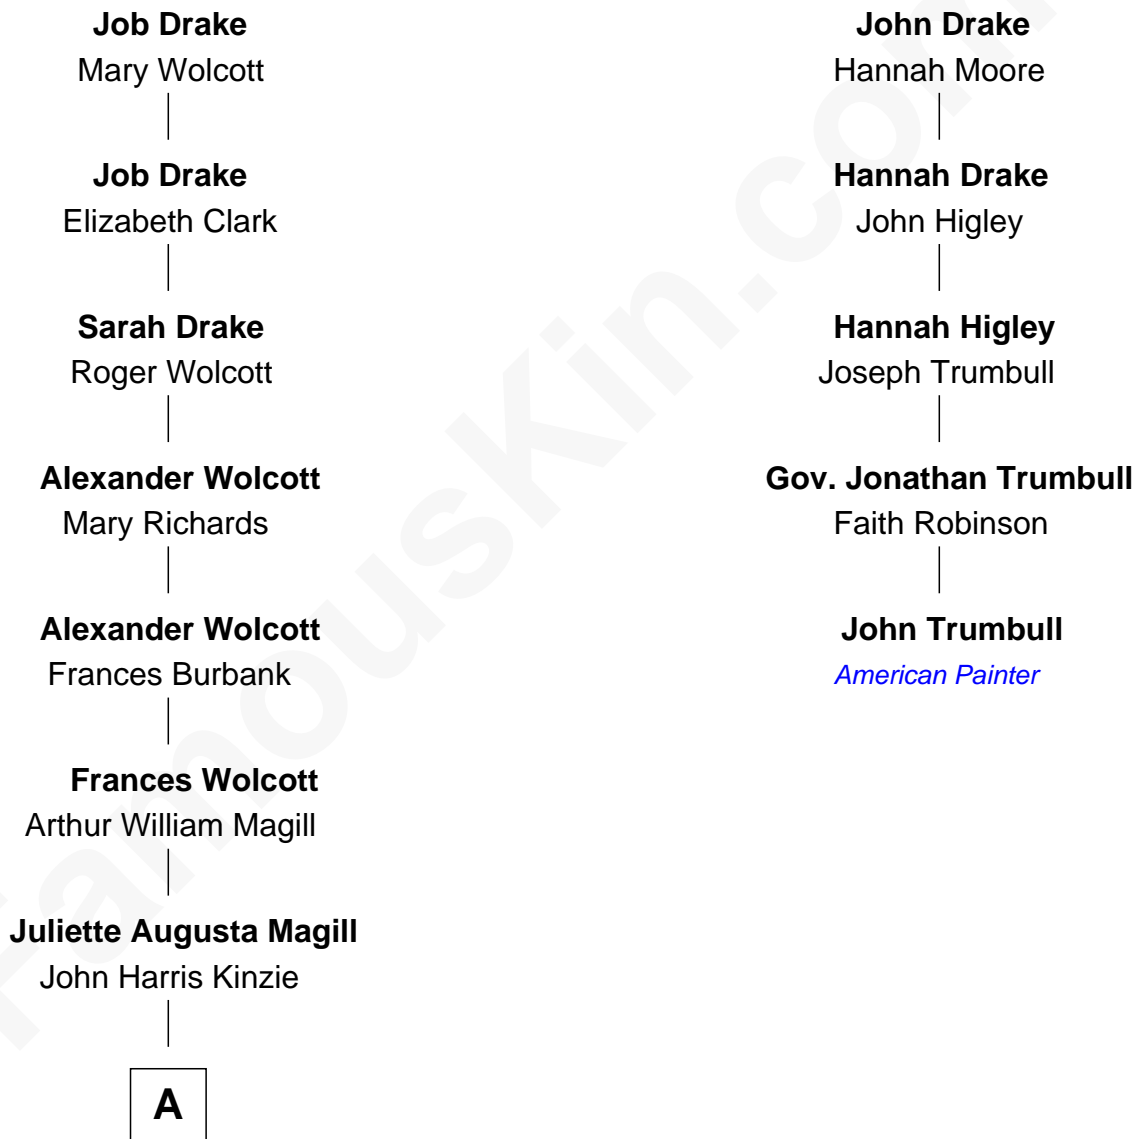

FamousKin.com Relationship Chart of

Juliette Gordon Low
Founder of the Girl Scouts

4th cousin 4 times removed of

John Trumbull
American Painter

John Drake
Lettice Shakespeare

A

—
Eleanor Lytle Kinzie
William Washington Gordon

—
Juliette Gordon Low
Founder of the Girl Scouts

FamousKin.com