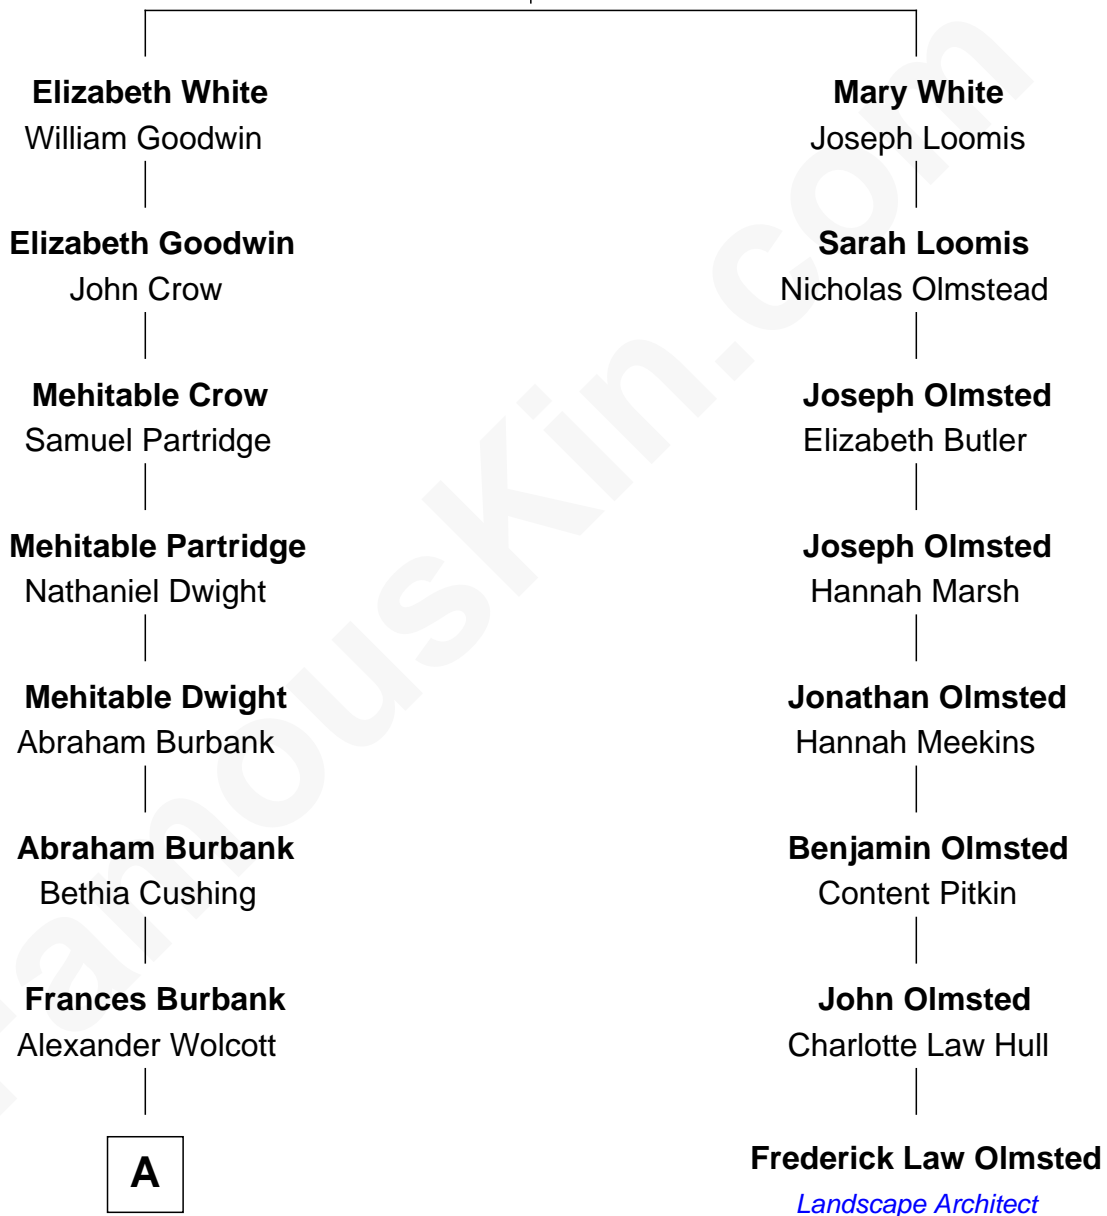

FamousKin.com Relationship Chart of

Juliette Gordon Low
Founder of the Girl Scouts

7th cousin 3 times removed of

Frederick Law Olmsted
Landscape Architect

Robert White
Bridget Allgar

A

—
Frances Wolcott
Arthur William Magill