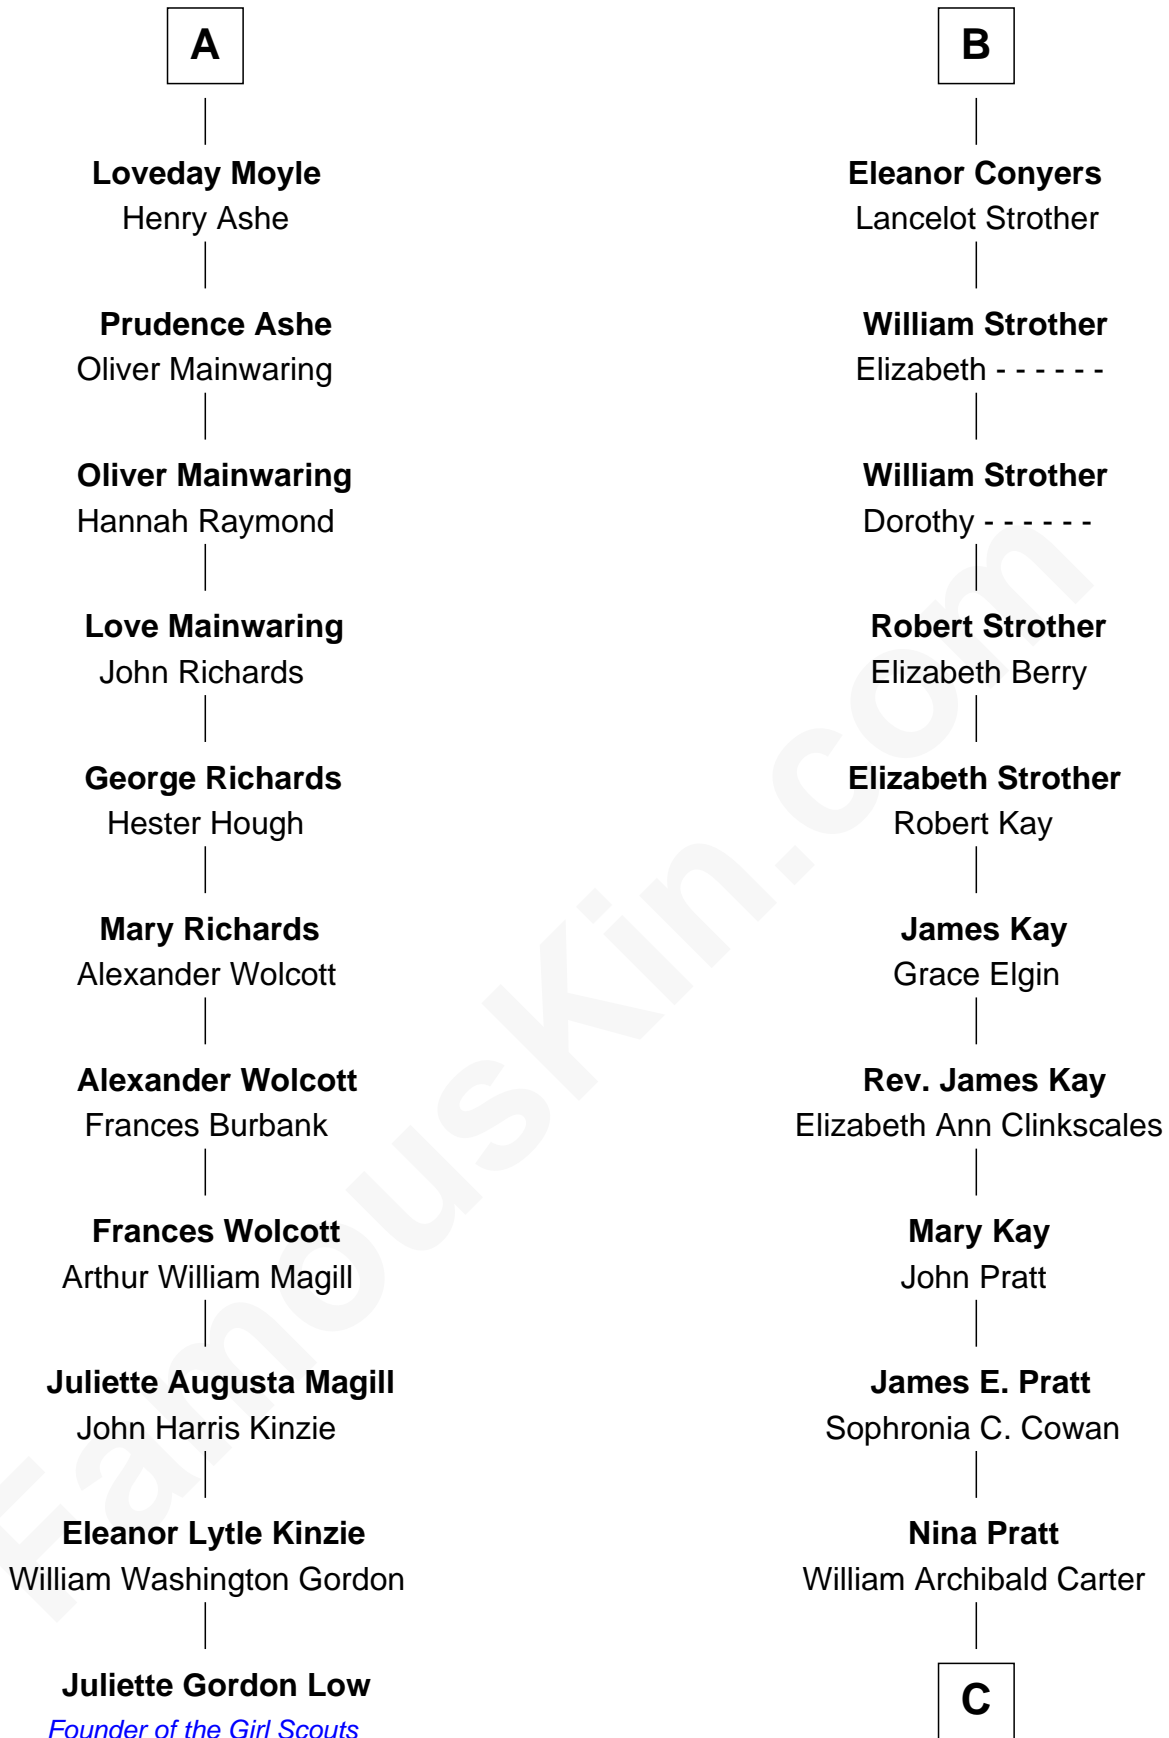

FamousKin.com
Relationship Chart of
Juliette Gordon Low
Founder of the Girl Scouts

17th cousin 1 time removed of

Jimmy Carter
39th U.S. President

C

Earl Carter
Lillian Gordy

Jimmy Carter
39th U.S. President

FamousKin.com