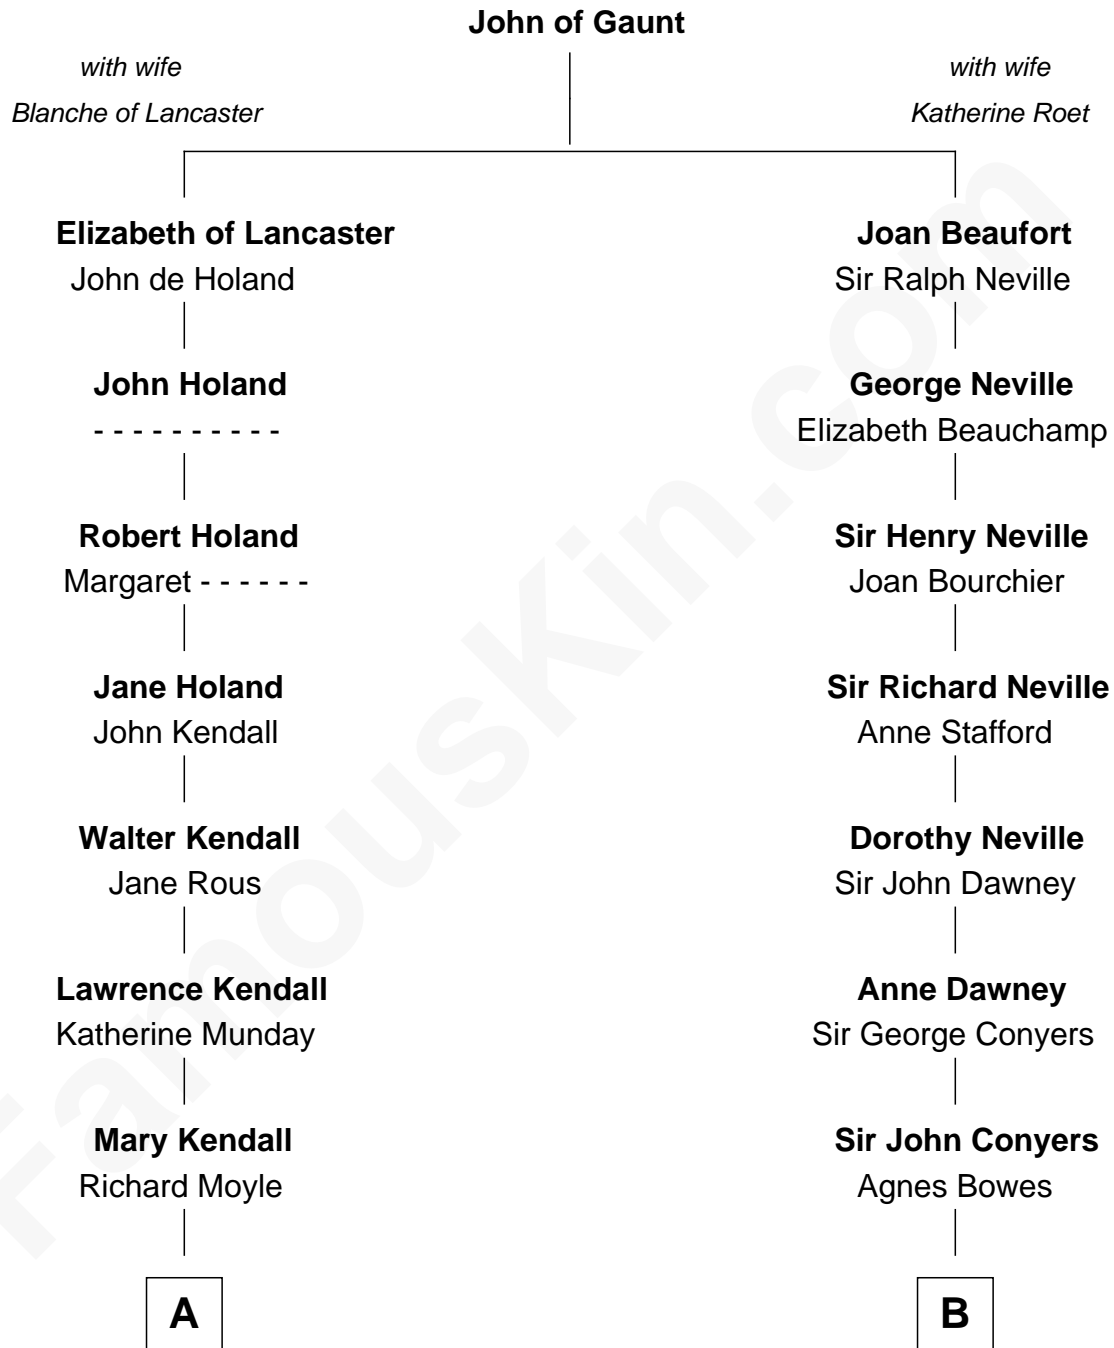

FamousKin.com
Relationship Chart of
Juliette Gordon Low
Founder of the Girl Scouts

17th cousin 1 time removed of

Jimmy Carter
39th U.S. President

C

Earl Carter
Lillian Gordy

Jimmy Carter
39th U.S. President