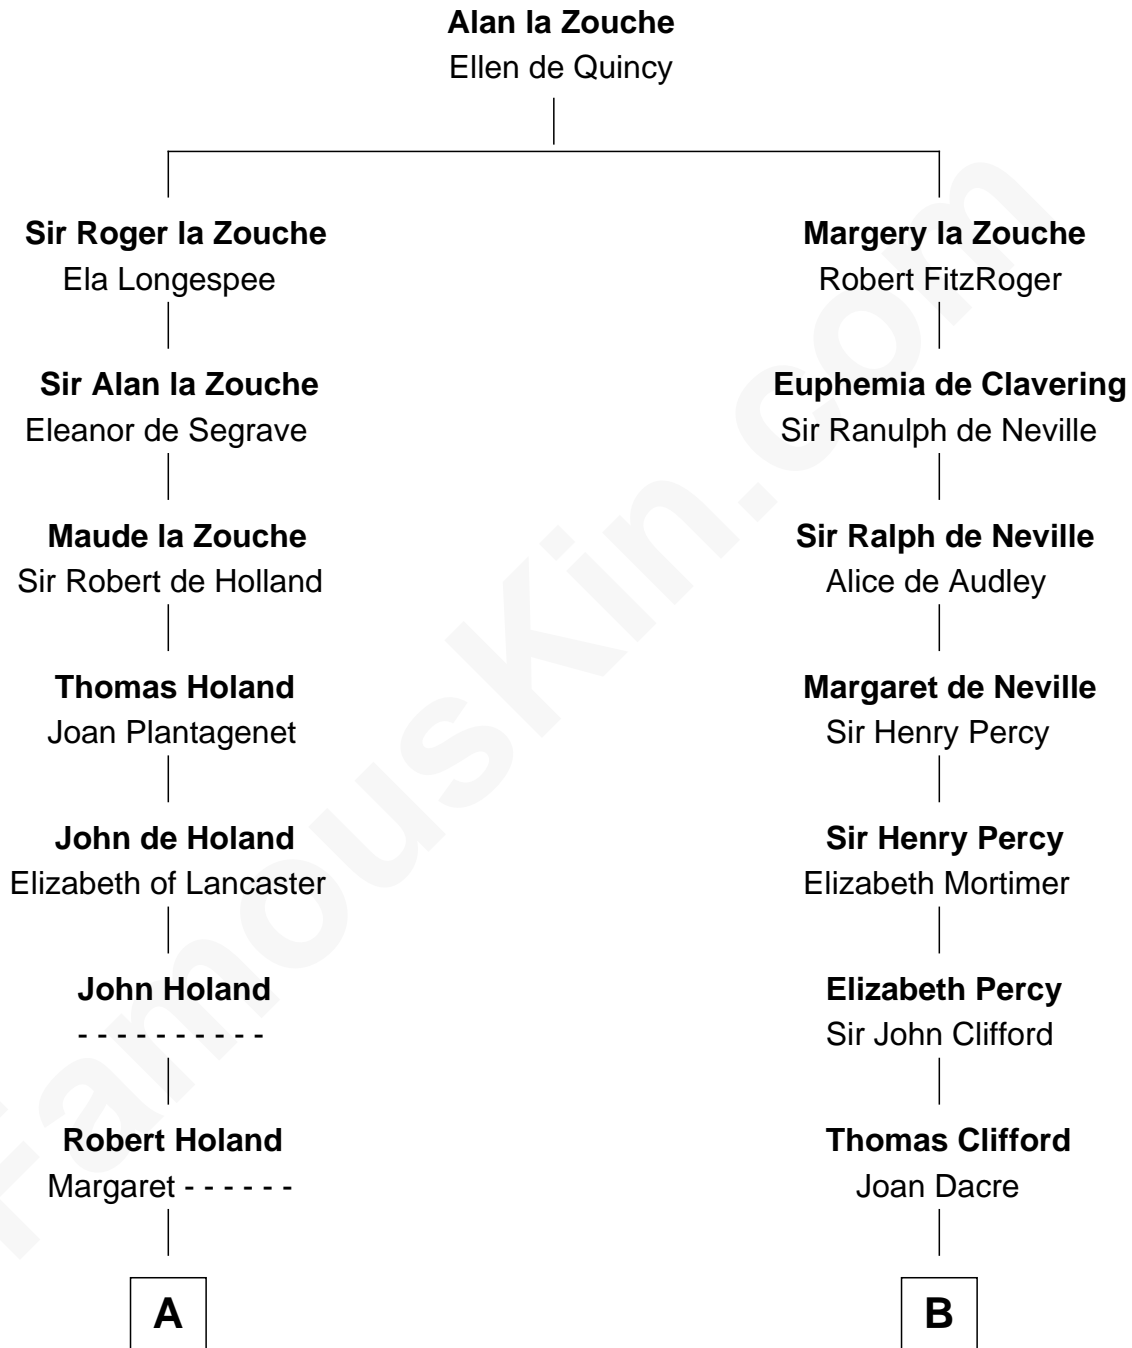

# FamousKin.com Relationship Chart of

**Juliette Gordon Low**  
*Founder of the Girl Scouts*

21st cousin of

**William Howard Taft**  
*27th U.S. President*

**C**

**Alexander Wolcott**

Frances Burbank

**Frances Wolcott**

Arthur William Magill

**Juliette Augusta Magill**

John Harris Kinzie

**Eleanor Lytle Kinzie**

William Washington Gordon

**Juliette Gordon Low**

*Founder of the Girl Scouts*

**D**

**Abner Rawson**

Mary Allen

**Rhoda Rawson**

Aaron Taft

**Peter Rawson Taft**

Sylvia Howard

**Alphonso Taft**

Louisa Maria Torrey

**William Howard Taft**

*27th U.S. President*