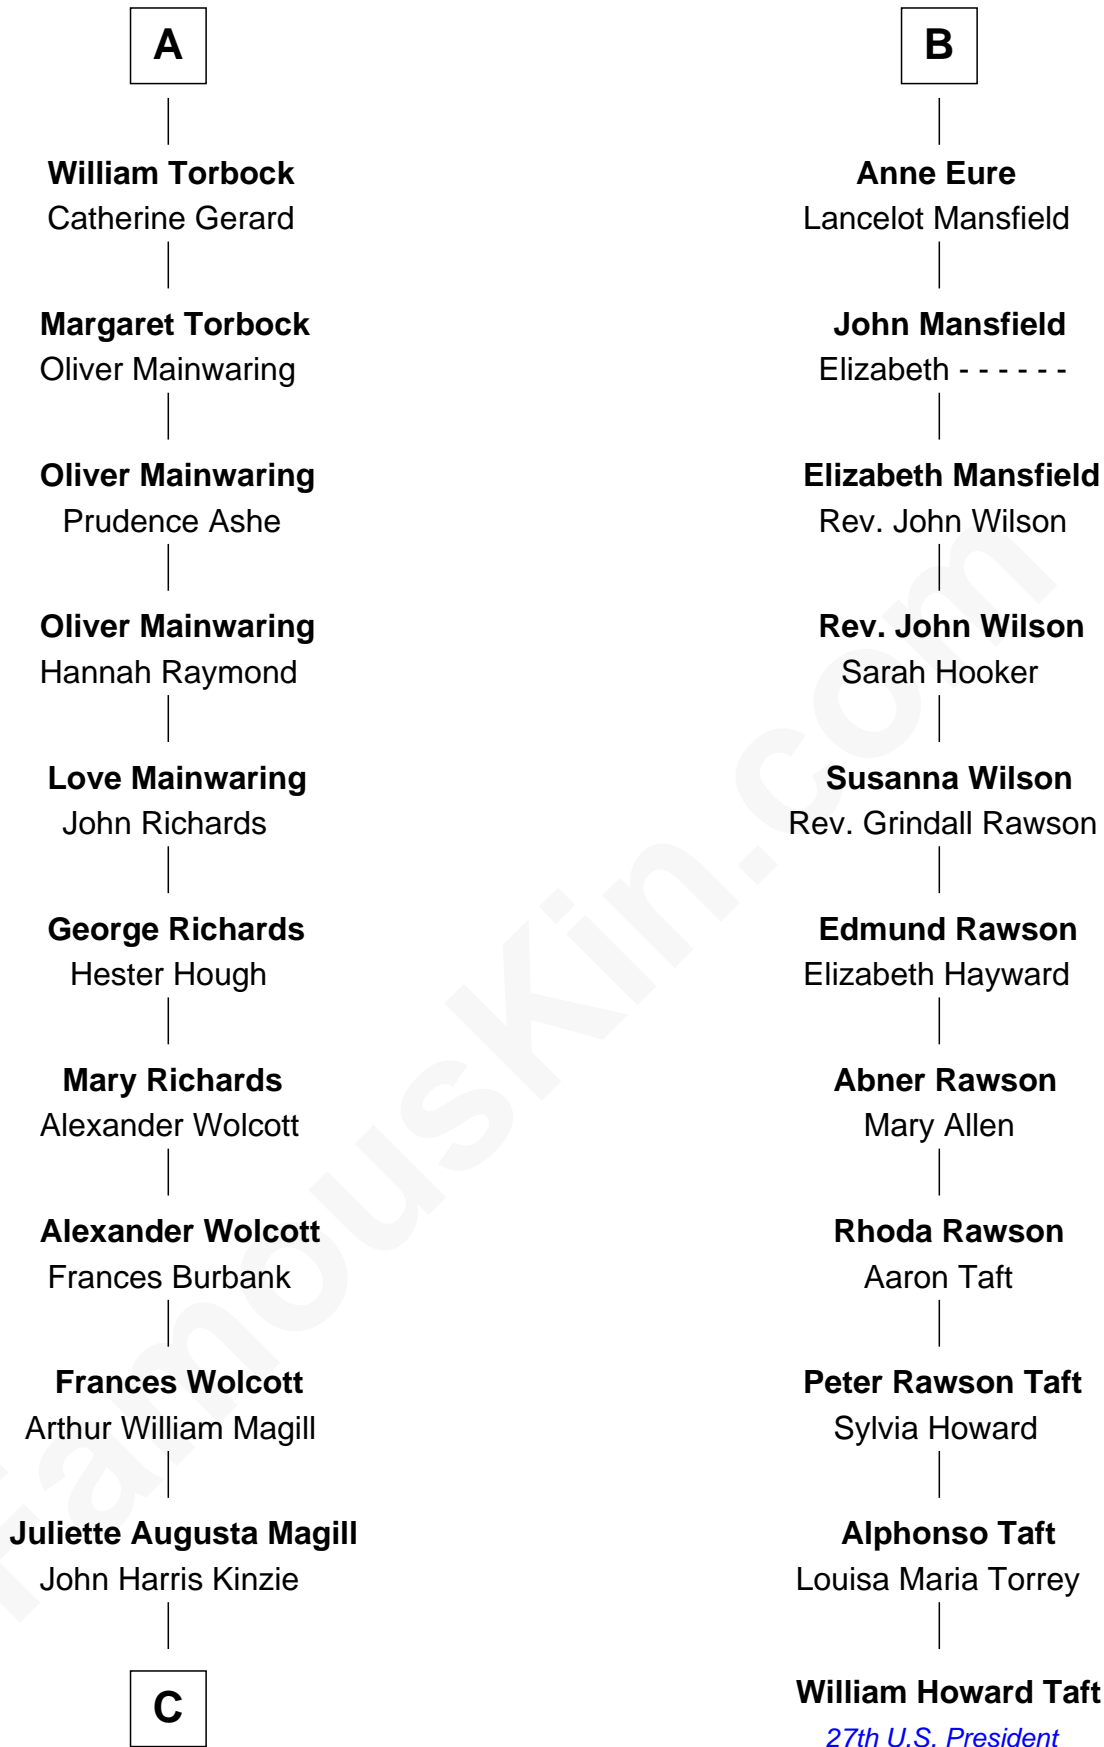

# FamousKin.com Relationship Chart of

**Juliette Gordon Low**  
*Founder of the Girl Scouts*

17th cousin 1 time removed of

**William Howard Taft**  
*27th U.S. President*

**Edmund Fitzalan**  
Alice de Warenne

**Richard Fitzalan**  
Eleanor Plantagenet

**Sir Richard Fitzalan**  
Elizabeth de Bohun

**Elizabeth Fitzalan**  
Sir Robert Goushill

**Joan Goushill**  
Sir Thomas Stanley

**Sir John Stanley**  
Elizabeth Weever

**Margery Stanley**  
Sir William Torbock

**Thomas Torbock**  
Elizabeth Moore

**A**

**Aline Fitzalan**  
Sir Roger le Strange

**Lucy le Strange**  
Sir William Willoughby

**Margery Willoughby**  
Sir William FitzHugh

**Maud FitzHugh**  
Sir William Bowes

**Sir Ralph Bowes**  
Margery Conyers

**Sir Ralph Bowes**  
Elizabeth Clifford

**Margery Bowes**  
Sir Ralph Eure

**B**

**C**

—  
**Eleanor Lytle Kinzie**  
William Washington Gordon