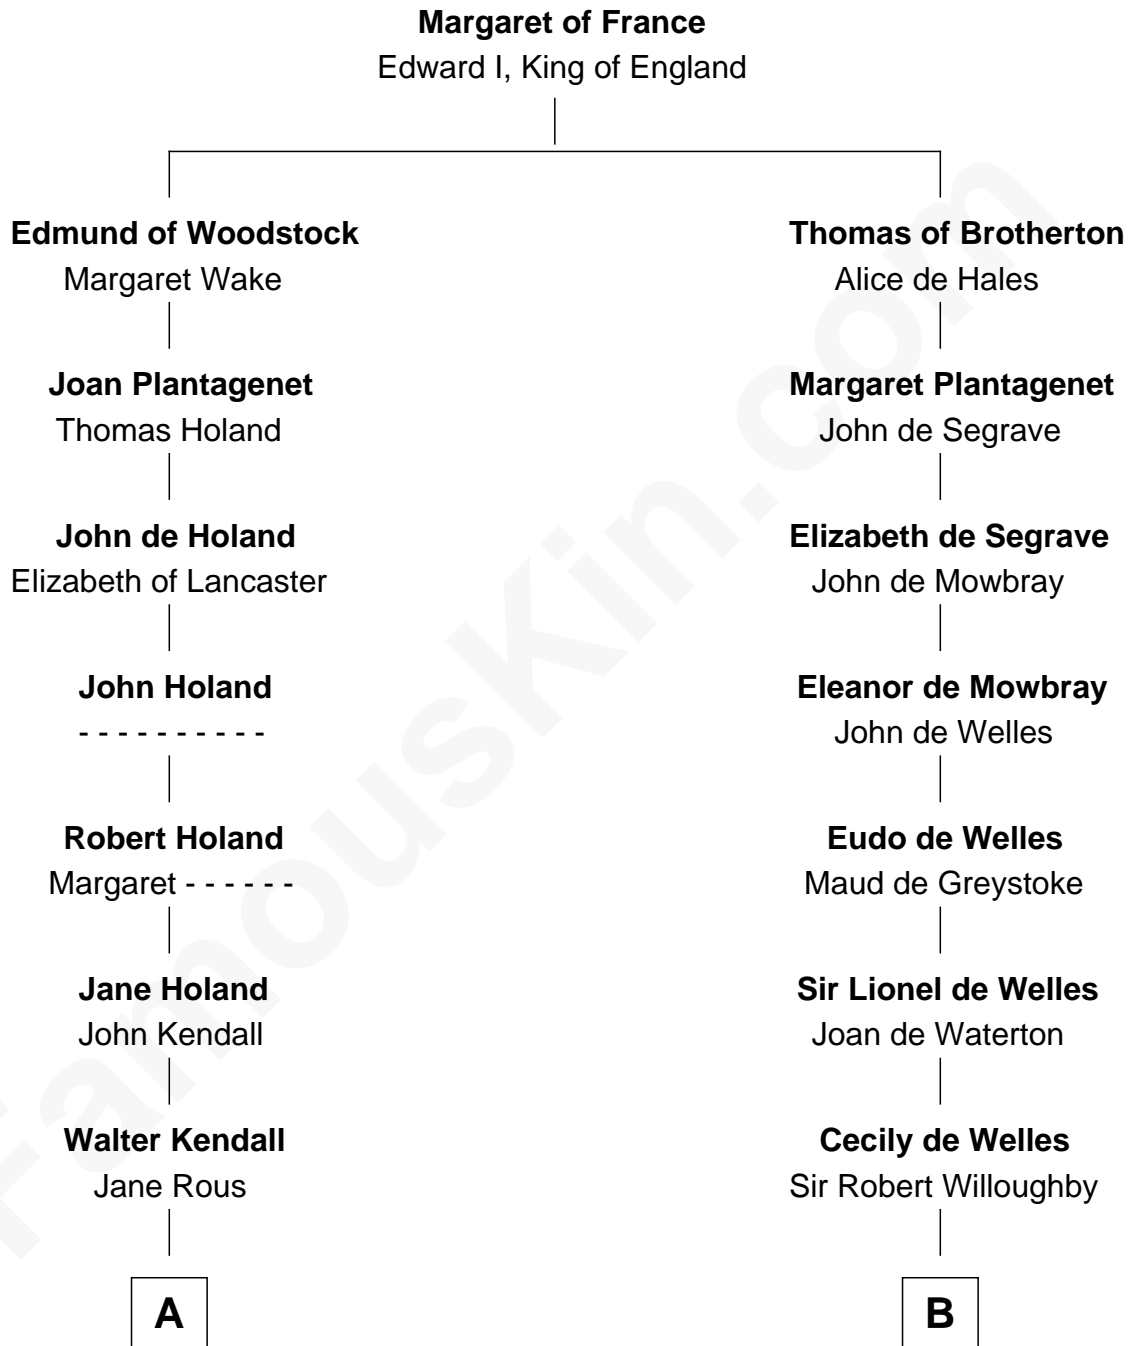

# FamousKin.com Relationship Chart of

**Juliette Gordon Low**  
*Founder of the Girl Scouts*

19th cousin 1 time removed of

**William Howard Taft**  
*27th U.S. President*

**C**

**Juliette Augusta Magill**

John Harris Kinzie

**Eleanor Lytle Kinzie**

William Washington Gordon

**Juliette Gordon Low**

*Founder of the Girl Scouts*

**D**

**Rhoda Rawson**

Aaron Taft

**Peter Rawson Taft**

Sylvia Howard

**Alphonso Taft**

Louisa Maria Torrey

**William Howard Taft**

*27th U.S. President*