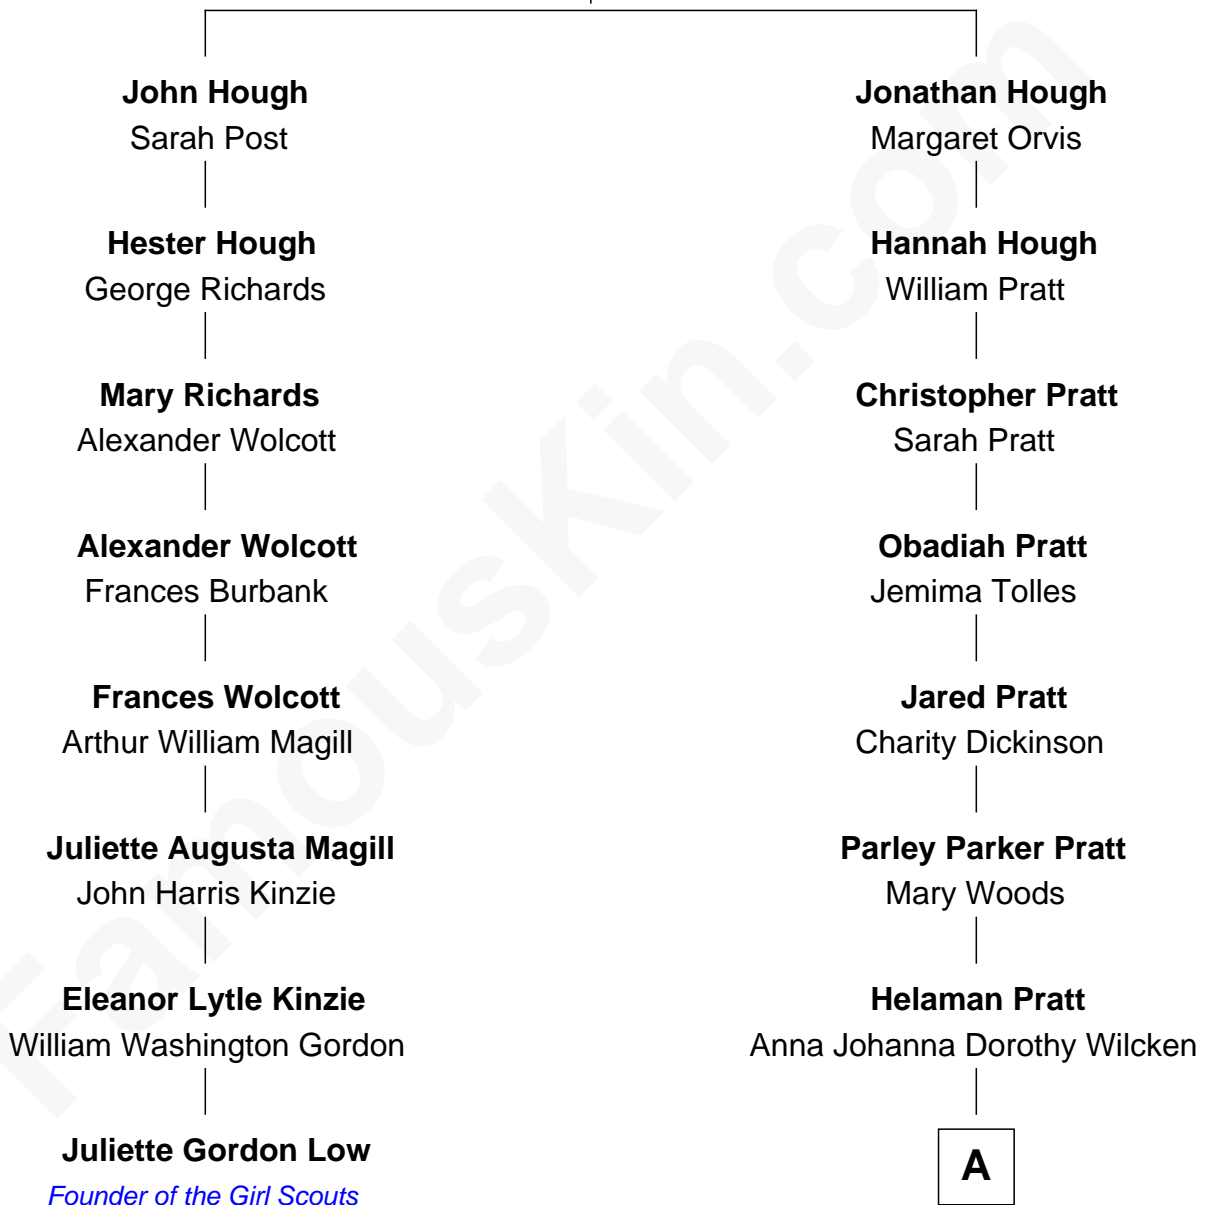

FamousKin.com Relationship Chart of

Juliette Gordon Low
Founder of the Girl Scouts

7th cousin 2 times removed of

Mitt Romney

70th Governor of Massachusetts

William Hough
Sarah Calkins

A

Anna Amelia Pratt
Gaskell Samuel Romney

George Wilcken Romney
Lenore Emily LaFount

Mitt Romney
70th Governor of Massachusetts