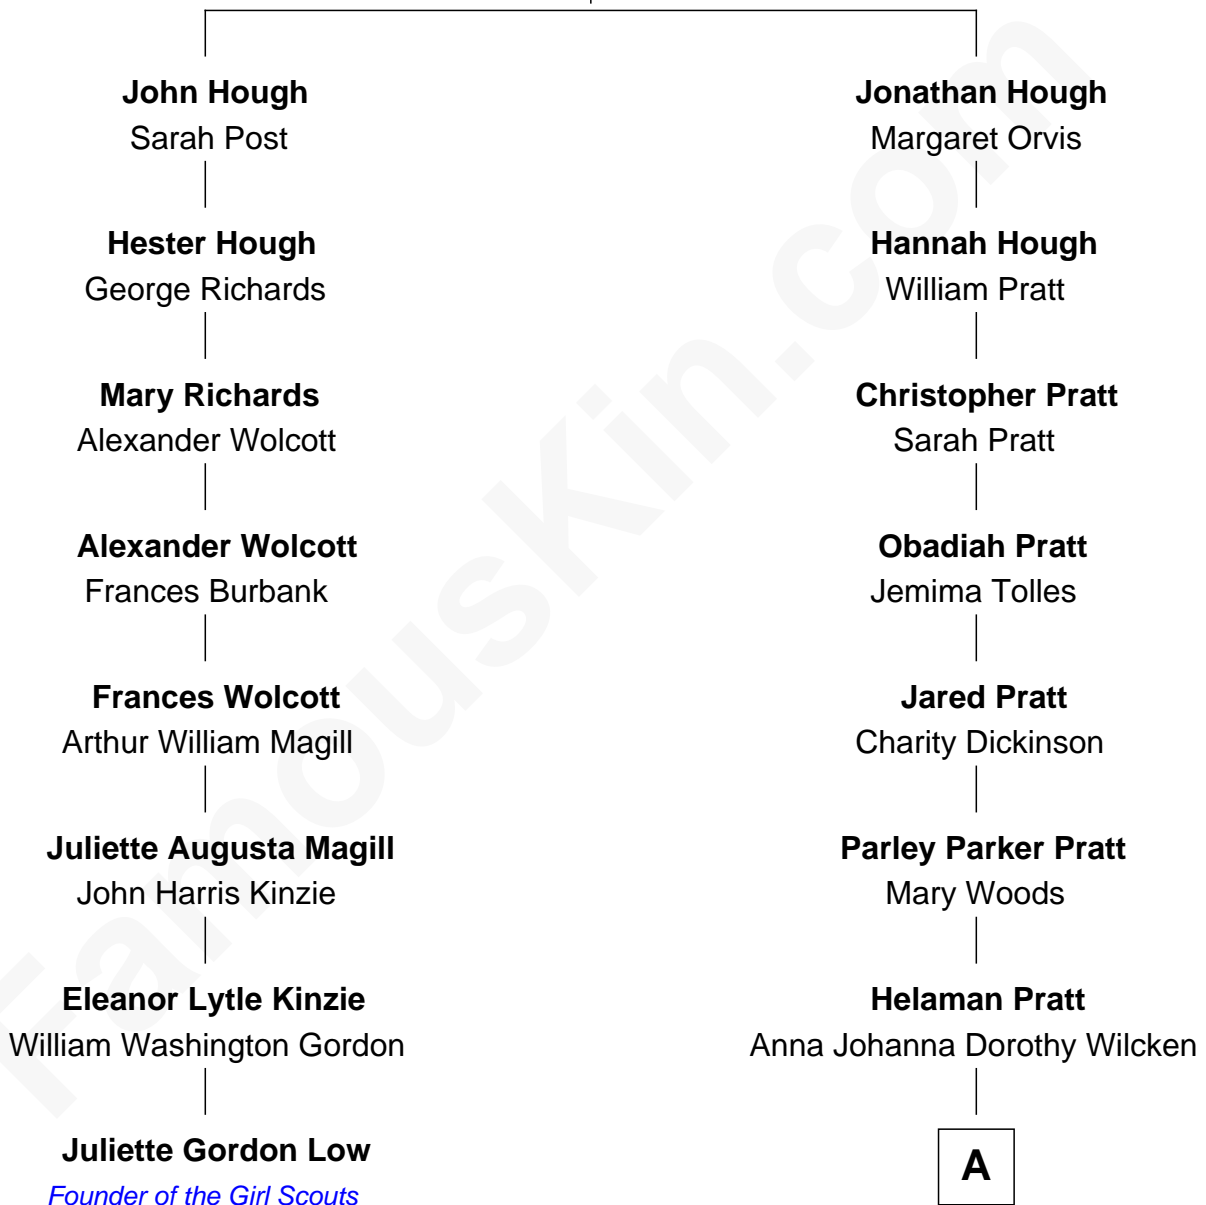

FamousKin.com Relationship Chart of

Juliette Gordon Low
Founder of the Girl Scouts

7th cousin 1 time removed of

George Romney
43rd Governor of Michigan

William Hough
Sarah Calkins

A

Anna Amelia Pratt
Gaskell Samuel Romney

George Romney
43rd Governor of Michigan

FamousKin.com