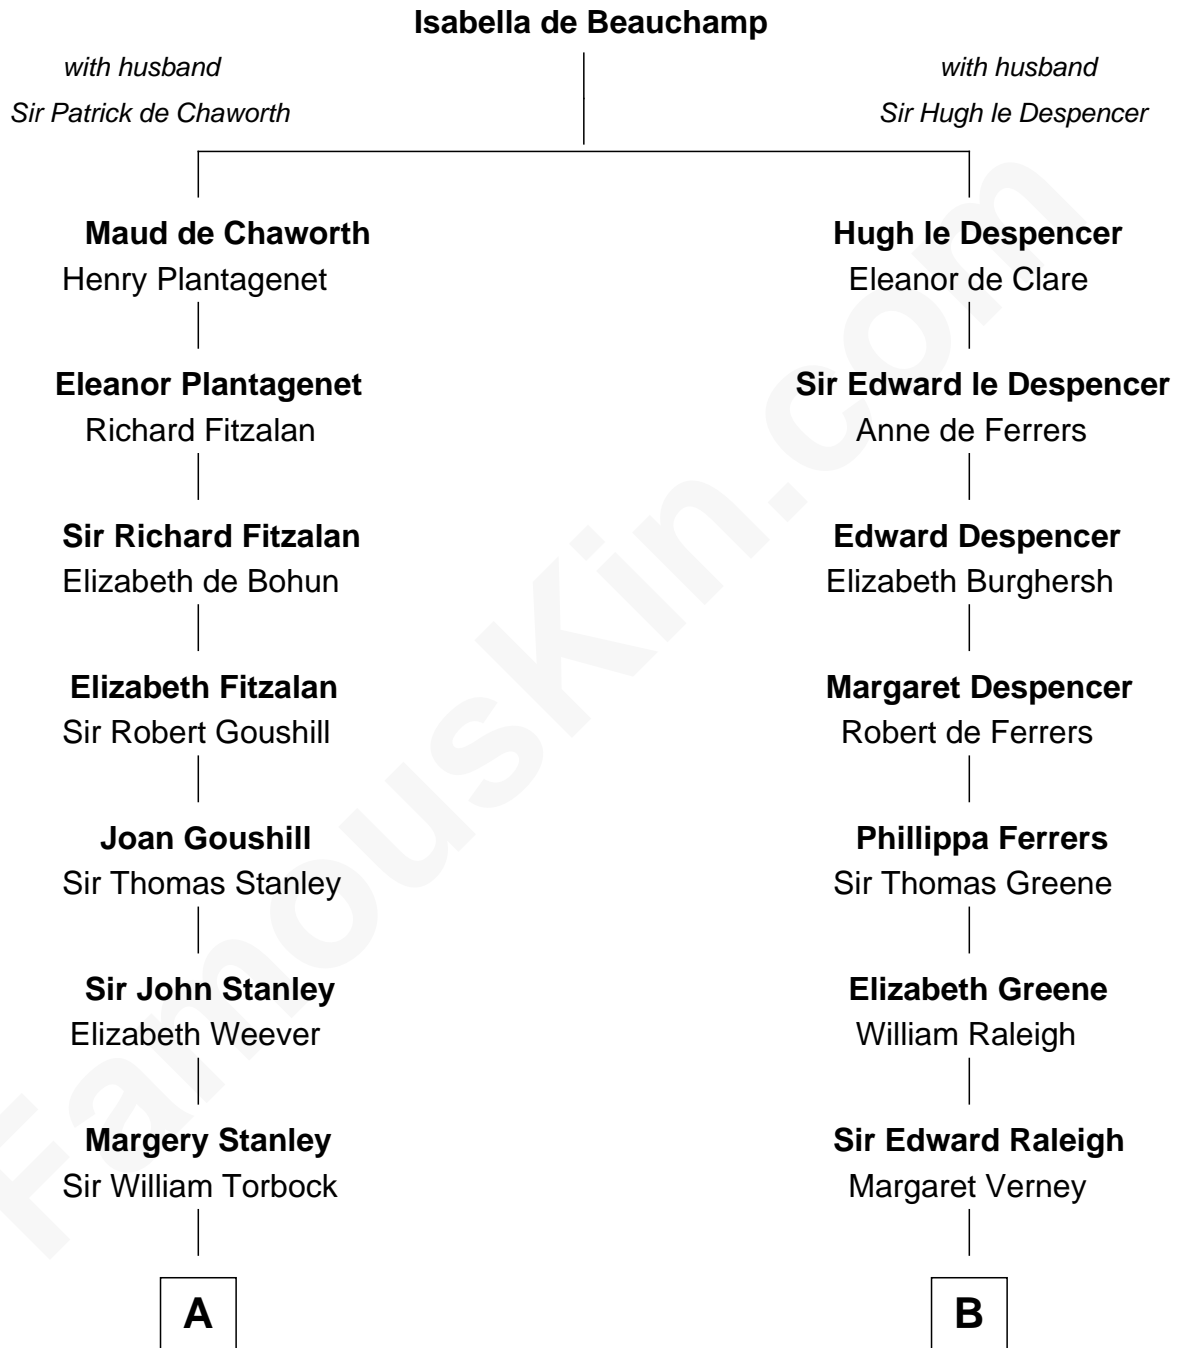

# FamousKin.com Relationship Chart of

**Juliette Gordon Low**  
*Founder of the Girl Scouts*

19th cousin 2 times removed of

**George Romney**  
*43rd Governor of Michigan*

**C**

**Juliette Augusta Magill**

John Harris Kinzie

**Eleanor Lytle Kinzie**

William Washington Gordon

**Juliette Gordon Low**

*Founder of the Girl Scouts*

**D**

**Charity Dickinson**

Jared Pratt

**Parley Parker Pratt**

Mary Woods

**Helaman Pratt**

Anna Johanna Dorothy Wilcken

**Anna Amelia Pratt**

Gaskell Samuel Romney

**George Romney**

*43rd Governor of Michigan*