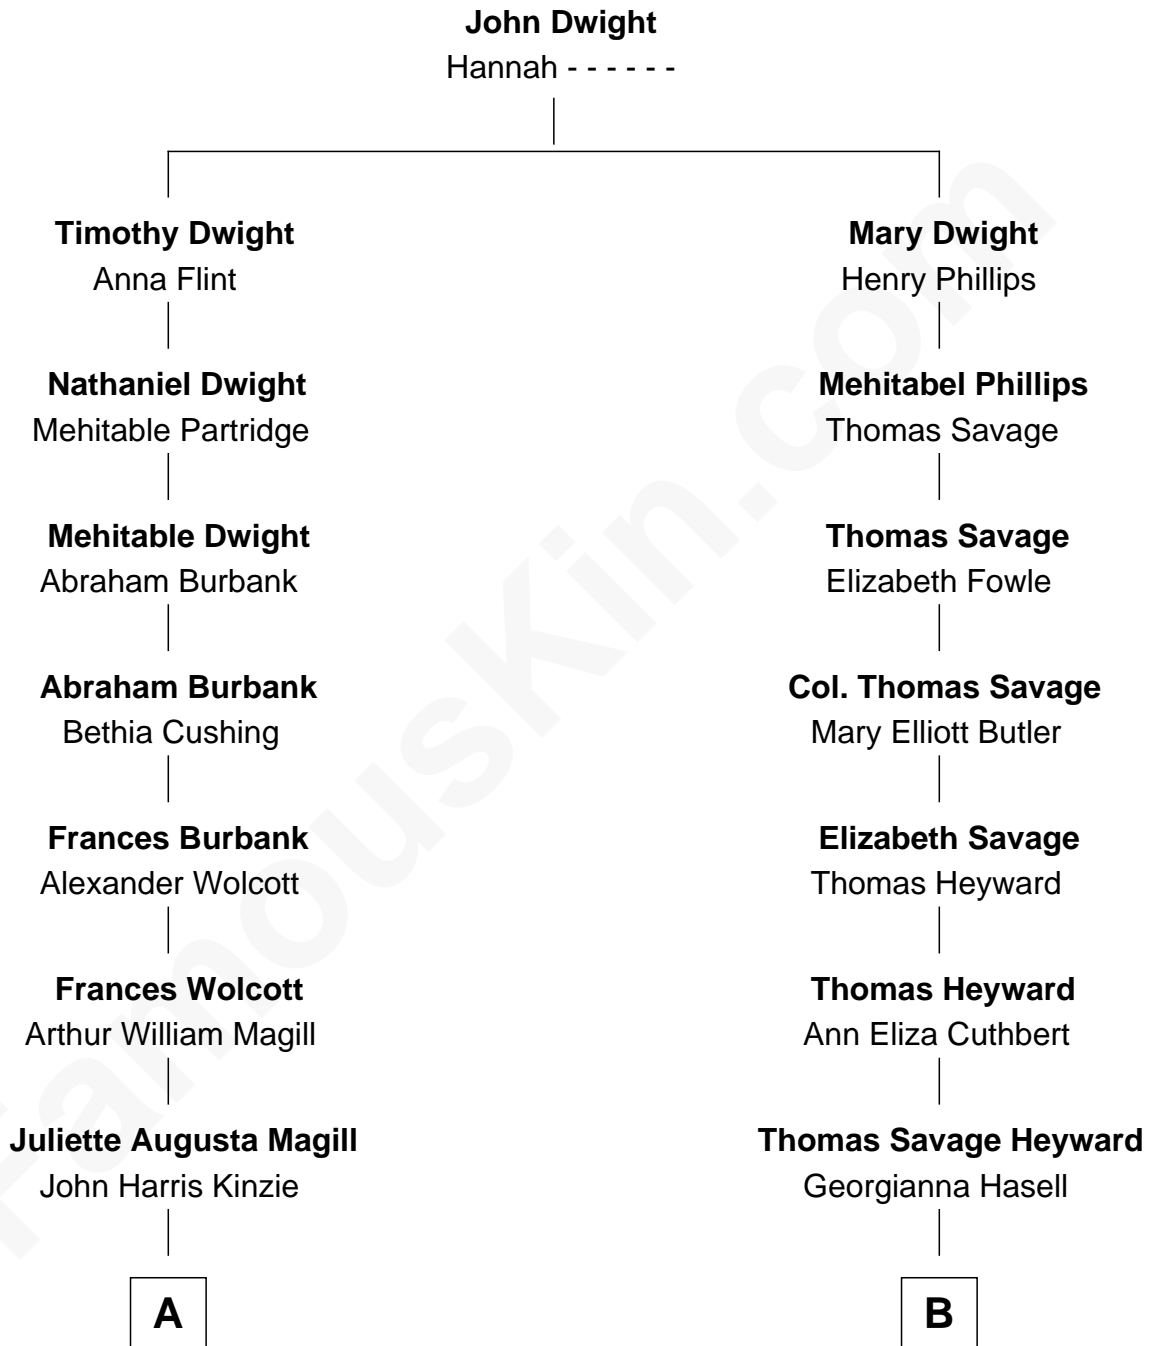

FamousKin.com

Relationship Chart of

Juliette Gordon Low

Founder of the Girl Scouts

8th cousin 1 time removed of

DuBose Heyward

Author of Porgy (Porgy & Bess)

A

Eleanor Lytle Kinzie
William Washington Gordon

Juliette Gordon Low
Founder of the Girl Scouts

B

Thomas Savage Heyward
Louisa Watkins

Edwin Watkins Heyward
Jane Screven DuBose

DuBose Heyward
American Novelist