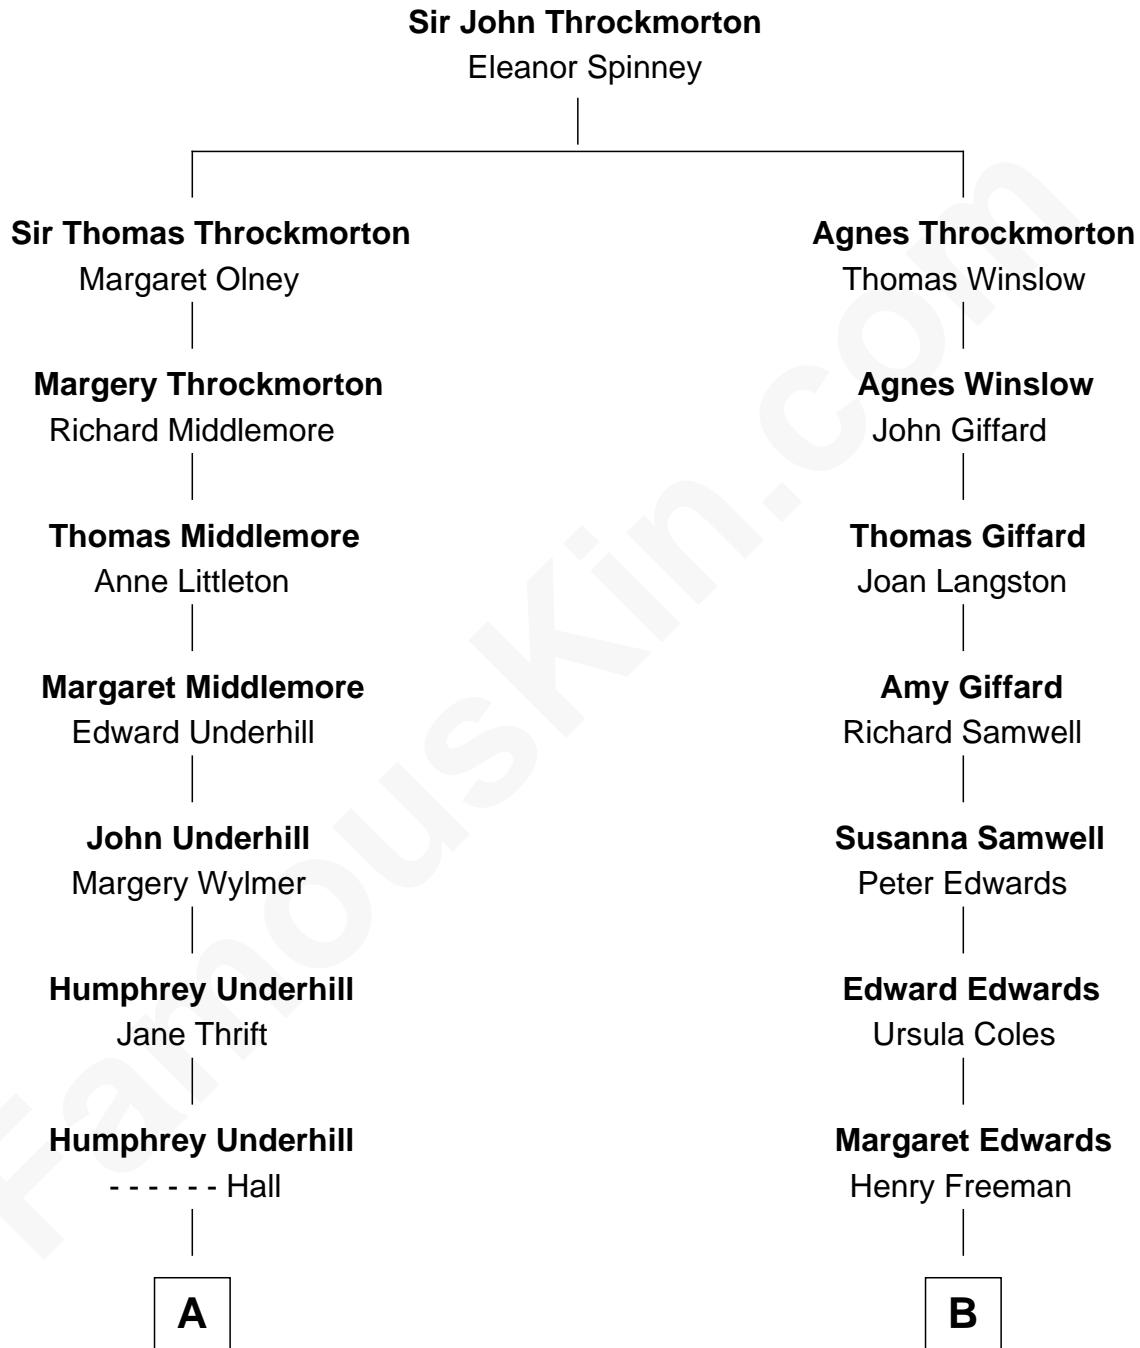

FamousKin.com Relationship Chart of

Juliette Gordon Low
Founder of the Girl Scouts

15th cousin 3 times removed of

Winthrop Rockefeller
37th Governor of Arkansas

C

Abby Greene Aldrich
John Davison Rockefeller

Winthrop Rockefeller
37th Governor of Arkansas

FamousKin.com