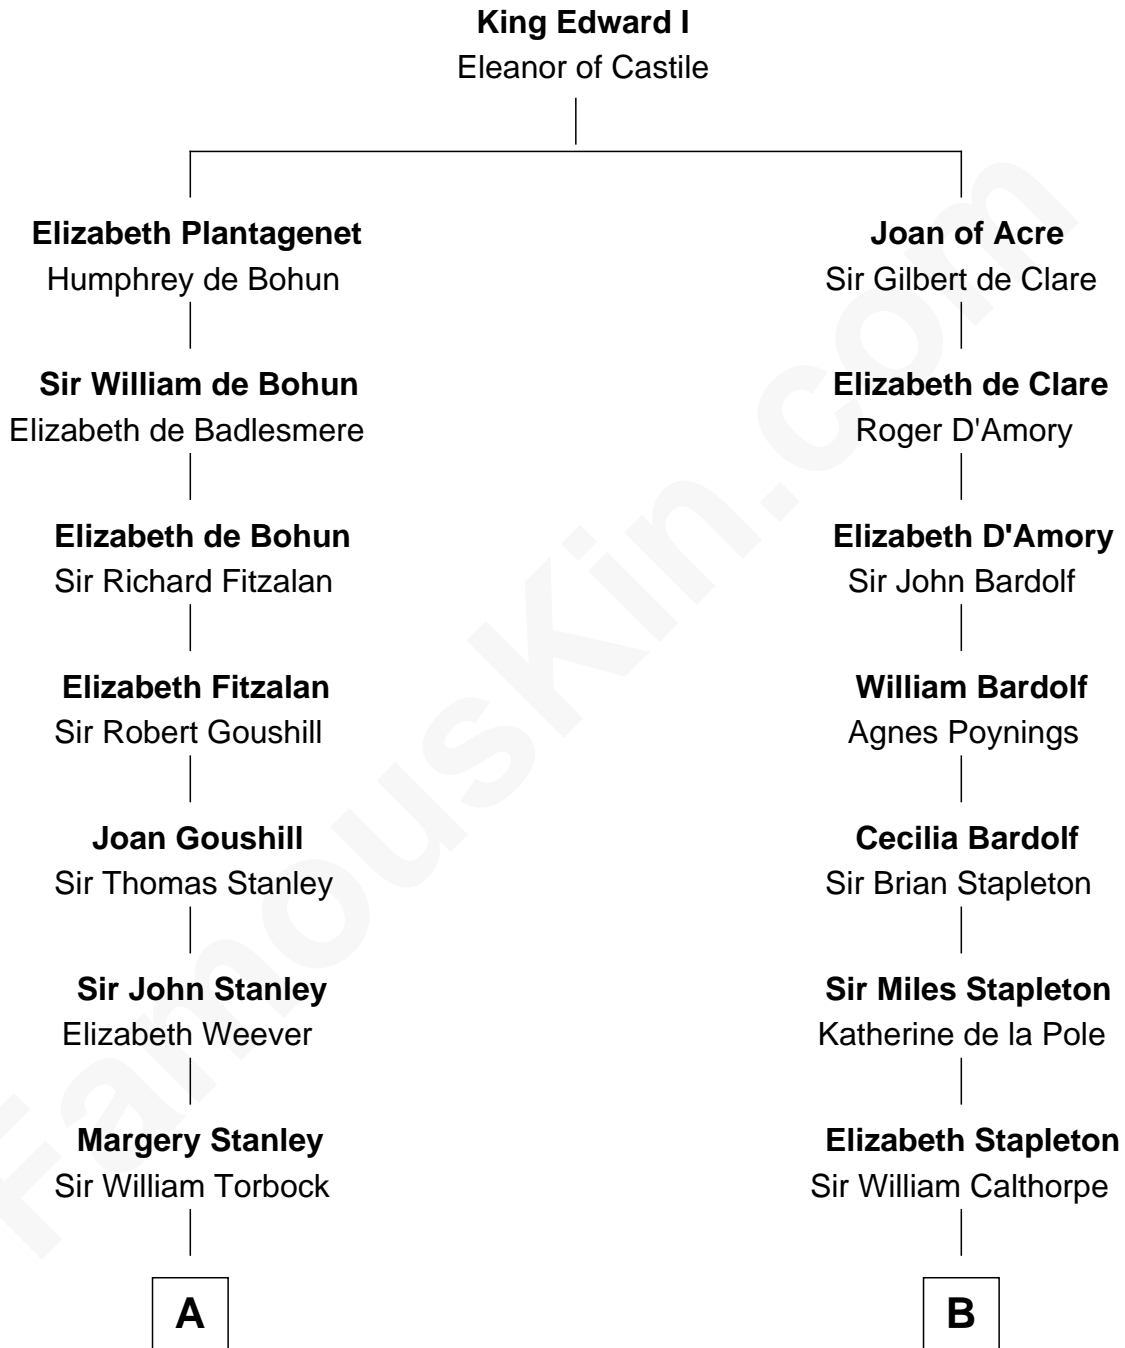

FamousKin.com
Relationship Chart of
Juliette Gordon Low
Founder of the Girl Scouts

19th cousin 2 times removed of

Vachel Lindsay
American Poet

C

Juliette Augusta Magill

John Harris Kinzie

Eleanor Lytle Kinzie

William Washington Gordon

Juliette Gordon Low

Founder of the Girl Scouts

D

Rachel Dorsey

Anthony Lindsay

Vachel Lindsay

Mary Anna Quisenberry